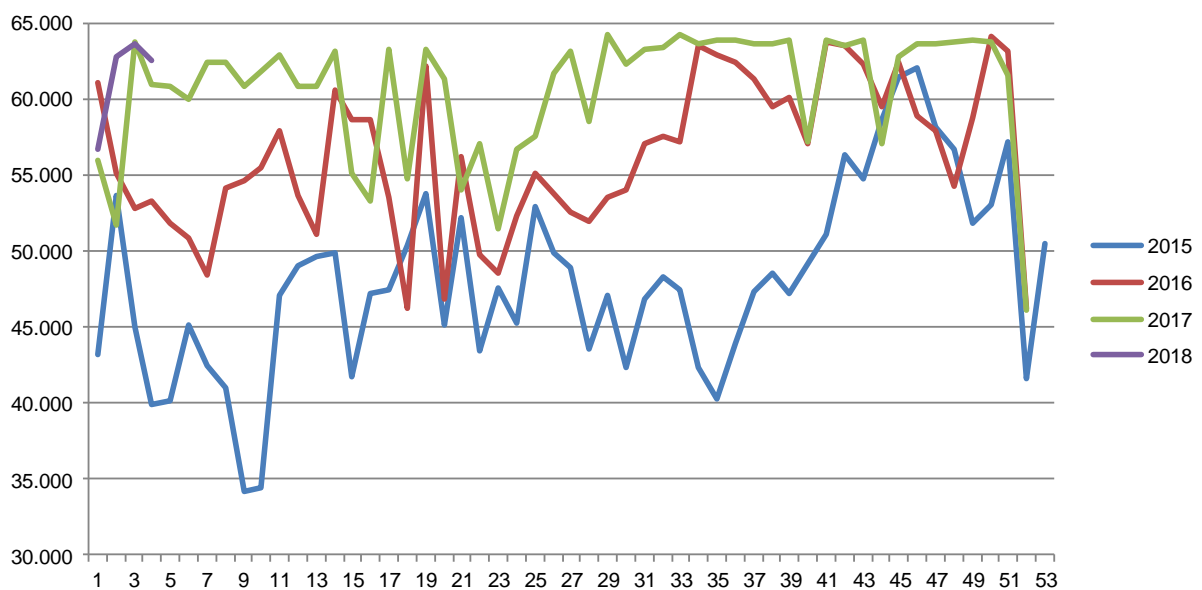

Weekly slaughtering's Danish Crown Essen

Week	2018	2017	2016
1	56.737	55.941	61.008
2	62.716	51.750	55.082
3	63.596	63.697	52.807
4	62.579	60.900	53.237
5		60.849	51.815
6		60.034	50.912
7		62.439	48.411
8		62.356	54.099
9		60.854	54.564
10		61.852	55.520
11		62.925	57.931
12		60.855	53.690
13		60.885	51.129
14		63.124	60.589
15		55.147	58.608
16		53.305	58.646
17		63.211	53.508
18		54.697	46.260
19		63.208	62.129
20		61.278	46.814
21		53.958	56.222
22		57.051	49.798
23		51.432	48.579
24		56.730	52.277
25		57.586	55.088
26		61.698	53.747

Week	2018	2017	2016
27		63.096	52.567
28		58.468	51.977
29		64.235	53.498
30		62.340	54.009
31		63.228	57.008
32		63.406	57.569
33		64.249	57.230
34		63.679	63.500
35		63.894	62.909
36		63.887	62.374
37		63.630	61.328
38		63.653	59.540
39		63.847	60.082
40		57.194	57.049
41		63.846	63.693
42		63.544	63.445
43		63.895	62.265
44		57.086	59.466
45		62.761	62.394
46		63.598	58.916
47		63.642	57.902
48		63.704	54.257
49		63.813	58.725
50		63.709	64.147
51		61.524	63.091
52		46.076	46.280
53			
Average (week)	61.407	60.649	56.302
Total (year)	245.628	3.153.766	2.927.691
Change (week)	1,25%	7,72%	17,23%

Best regards
Danish Crown