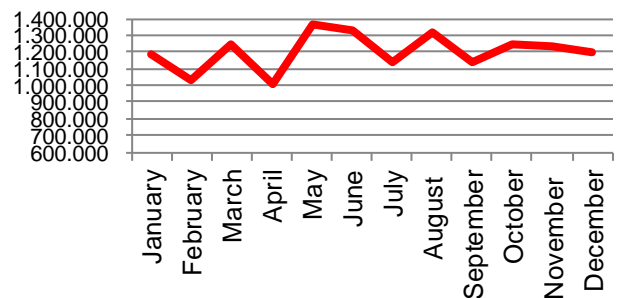

Total - 2017

Best regards
Danish Crown