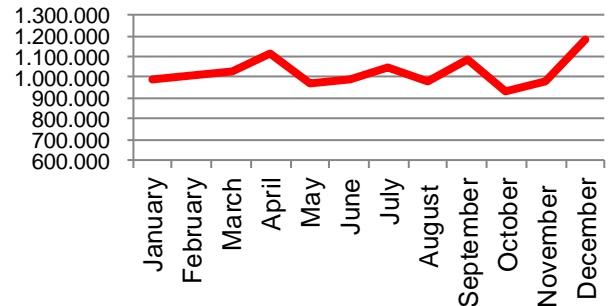

Export of live pigs (piglets and slaughter pigs)

2015	Piglets	Slaughter pigs	Total
January	962.172	32.252	994.424
February	976.858	36.996	1.013.854
March	996.913	34.920	1.031.833
April	1.090.112	29.954	1.120.066
May	947.452	22.402	969.854
June	954.462	31.475	985.937
July	1.019.331	24.209	1.043.540
August	955.796	26.483	982.279
September	1.055.464	28.311	1.083.775
October	905.318	24.772	930.090
November	959.721	18.991	978.712
December	1.151.450	28.007	1.179.457
Total	11.975.049	338.772	12.313.821

Total - 2015

2016	Piglets	Slaughter pigs	Total
January	1.201.705	21.393	1.223.098
February	927.147	27.901	955.048
March	1.147.661	19.722	1.167.383
April	1.116.337	26.924	1.143.261
May	1.111.458	20.435	1.131.893
June	1.089.042	40.518	1.129.560
July	1.054.711	22.733	1.077.444
August	1.134.108	19.599	1.153.707
September	1.064.316	18.796	1.083.112
October	1.090.550	17.964	1.108.514
November	1.154.396	17.414	1.171.810
December	1.143.244	22.942	1.166.186
Total	13.234.675	276.341	13.511.016