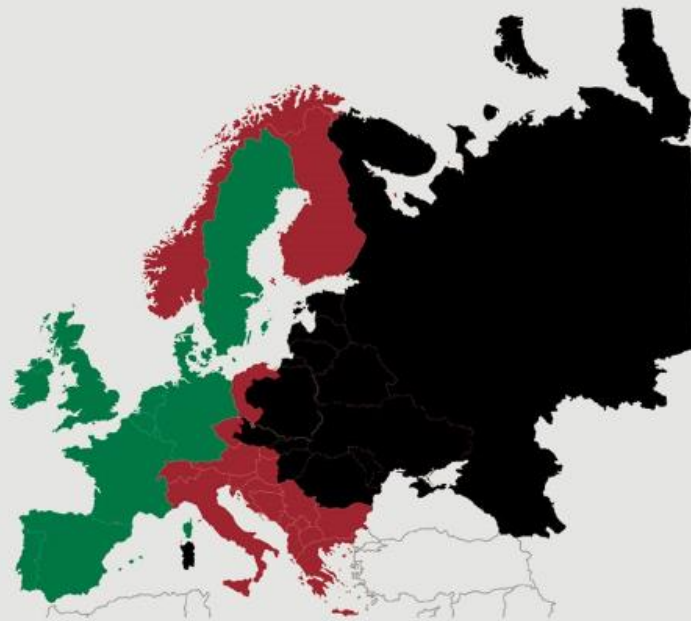

Total - 2016

2017	Piglets	Slaughter pigs	Total
January	1.170.156	19.295	1.189.451
February	1.009.250	17.557	1.026.807
March	1.227.432	18.404	1.245.836
April	996.095	16.196	1.012.291
May	1.334.171	33.075	1.367.246
June	1.278.391	52.373	1.330.764
July	1.113.432	18.866	1.132.298
August	1.299.648	19.159	1.318.807
September	1.120.234	19.964	1.140.198
October	1.231.675	19.250	1.250.925
November	1.212.931	24.421	1.237.352
December	1.180.510	17.825	1.198.335
Total	14.173.925	276.385	14.450.310

Total - 2017

Best regards
Danish Crown

African swine fever

The EU Commission's reporting system for African swine fever for EU countries and Ukraine has been updated until 4th of February.

Country	Period January 28th – February 4th		Year to date January 1st – February 4th	
	Pigs	Wild boars	Pigs	Wild boars
Estonia		13		56
Latvia		43		156
Lithuania		36		285
Poland		50	3	355
Italy		7	1	24
Ukraine	2	1	10	9
Czech republic		1		15
Romania			2	

Black area: High risk and high readiness

Red area: High risk

Green area: Risk

Best regards
Danish Crown

Danish pig count January 2018

The pig count is compared with October 2017

	January-count			October-count		
	1. January 2018	1. January 2017	%-change 18:17	1. October 2017	1. October 2016	%-change 17:16
1000 pcs.						
Breeding boars	11	11	-	11	11	-
1. time pregnant sows	192	187	2,7	185	181	2,2
Other pregnant sows	594	578	2,8	590	578	2,1
Total pregnant soes	786	765	2,7	775	759	2,1
Nursing sows	211	202	4,5	212	203	4,4
Dry sows	37	35	5,7	36	35	2,9
Sows and boars for slaughtering	7	6	16,7	6	6	
Gilts >50 kg for breeding	225	234	-3,8	225	219	2,7
Sows with piglets	2.596	2.445	6,2	2.598	2.454	5,9
Weaned pigs <50 kg	5.957	5.677	4,9	5.941	5.703	4,2
Slaughter pigs >50 kg	3.002	2.906	3,3	2.890	2.947	-1,9
Total	12.832	12.281	4,5	12.695	12.337	2,9