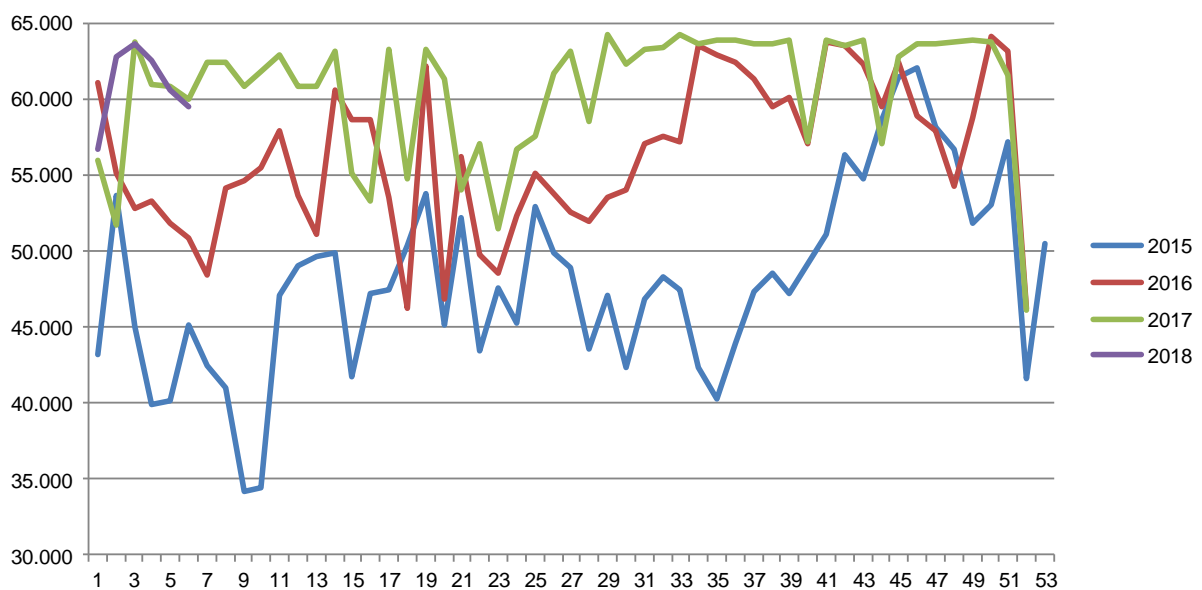

Weekly slaughtering's Danish Crown Essen

Week	2018	2017	2016
1	56.737	55.941	61.008
2	62.716	51.750	55.082
3	63.596	63.697	52.807
4	62.579	60.900	53.237
5	60.584	60.849	51.815
6	59.507	60.034	50.912
7		62.439	48.411
8		62.356	54.099
9		60.854	54.564
10		61.852	55.520
11		62.925	57.931
12		60.855	53.690
13		60.885	51.129
14		63.124	60.589
15		55.147	58.608
16		53.305	58.646
17		63.211	53.508
18		54.697	46.260
19		63.208	62.129
20		61.278	46.814
21		53.958	56.222
22		57.051	49.798
23		51.432	48.579
24		56.730	52.277
25		57.586	55.088
26		61.698	53.747

Week	2018	2017	2016
27		63.096	52.567
28		58.468	51.977
29		64.235	53.498
30		62.340	54.009
31		63.228	57.008
32		63.406	57.569
33		64.249	57.230
34		63.679	63.500
35		63.894	62.909
36		63.887	62.374
37		63.630	61.328
38		63.653	59.540
39		63.847	60.082
40		57.194	57.049
41		63.846	63.693
42		63.544	63.445
43		63.895	62.265
44		57.086	59.466
45		62.761	62.394
46		63.598	58.916
47		63.642	57.902
48		63.704	54.257
49		63.813	58.725
50		63.709	64.147
51		61.524	63.091
52		46.076	46.280
53			
Average (week)	60.953	60.649	56.302
Total (year)	365.719	3.153.766	2.927.691
Change (week)	0,50%	7,72%	17,23%

Best regards
Danish Crown