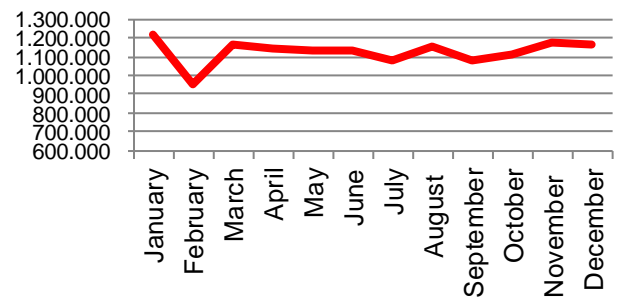

Total - 2016

2017	Piglets	Slaughter pigs	Total
January	1.170.156	19.295	1.189.451
February	1.009.250	17.557	1.026.807
March	1.227.432	18.404	1.245.836
April	996.095	16.196	1.012.291
May	1.334.171	33.075	1.367.246
June	1.278.391	52.373	1.330.764
July	1.113.432	18.866	1.132.298
August	1.299.648	19.159	1.318.807
September	1.120.234	19.964	1.140.198
October	1.231.675	19.250	1.250.925
November	1.212.931	24.421	1.237.352
December	1.180.510	17.825	1.198.335
Total	14.173.925	276.385	14.450.310