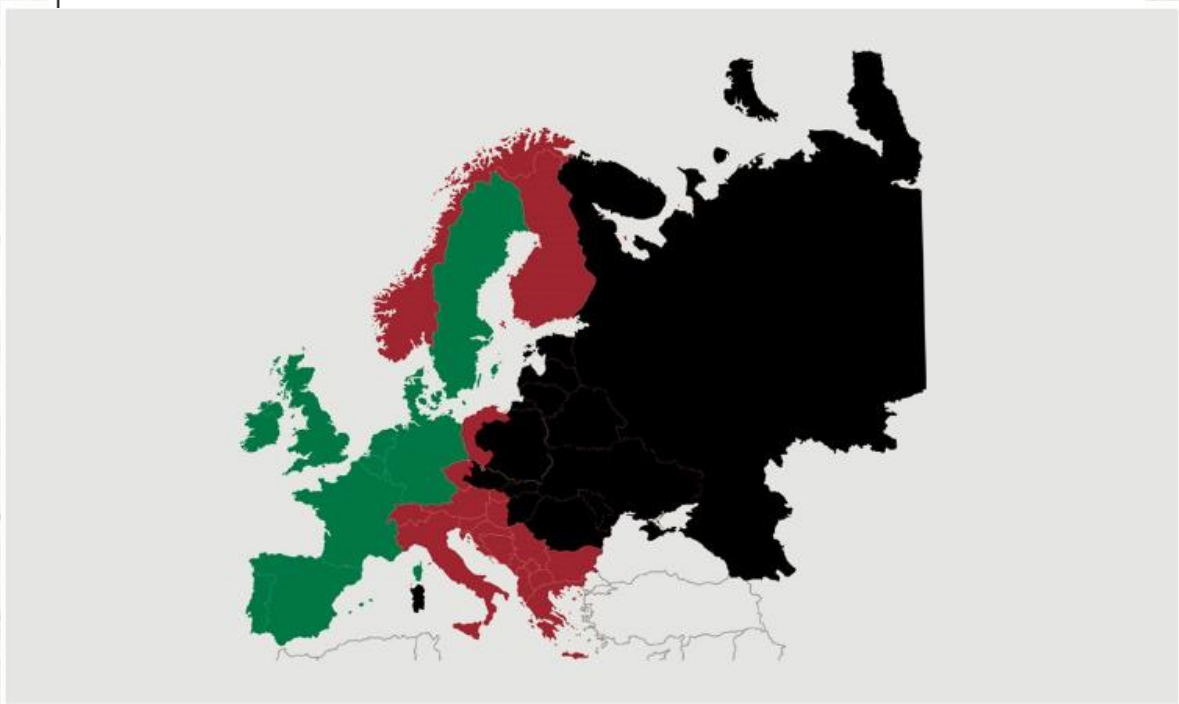

## Weekly slaughtering's Danish Crown Essen

Week	2018	2017	2016
1	56.737	55.941	61.008
2	62.716	51.750	55.082
3	63.596	63.697	52.807
4	62.579	60.900	53.237
5	60.584	60.849	51.815
6	59.507	60.034	50.912
7	62.597	62.439	48.411
8	63.178	62.356	54.099
9	62.731	60.854	54.564
10	62.555	61.852	55.520
11	63.673	62.925	57.931
12	63.832	60.855	53.690
13	57.666	60.885	51.129
14	56.402	63.124	60.589
15	60.480	55.147	58.608
16	63.566	53.305	58.646
17	63.393	63.211	53.508
18		54.697	46.260
19		63.208	62.129
20		61.278	46.814
21		53.958	56.222
22		57.051	49.798
23		51.432	48.579
24		56.730	52.277
25		57.586	55.088
26		61.698	53.747

Week	2018	2017	2016
27		63.096	52.567
28		58.468	51.977
29		64.235	53.498
30		62.340	54.009
31		63.228	57.008
32		63.406	57.569
33		64.249	57.230
34		63.679	63.500
35		63.894	62.909
36		63.887	62.374
37		63.630	61.328
38		63.653	59.540
39		63.847	60.082
40		57.194	57.049
41		63.846	63.693
42		63.544	63.445
43		63.895	62.265
44		57.086	59.466
45		62.761	62.394
46		63.598	58.916
47		63.642	57.902
48		63.704	54.257
49		63.813	58.725
50		63.709	64.147
51		61.524	63.091
52		46.076	46.280
53			
<b>Average (week)</b>	61.517	60.649	56.302
<b>Total (year)</b>	1.045.792	3.153.766	2.927.691
<b>Change (week)</b>	1,43%	7,72%	17,23%

Best regards  
Danish Crown

## African swine fever

The EU Commission's reporting system for African swine fever for EU countries and Ukraine has been updated until 22<sup>nd</sup> of April.

Country	Period April 8 <sup>th</sup> – April 22 <sup>nd</sup>		Year to date January 1 <sup>st</sup> – April 22 <sup>nd</sup>	
	Pigs	Wild boars	Pigs	Wild boars
<u>Estonia</u>		3		152
<u>Latvia</u>		19		297
<u>Lithuania</u>		137		784
<u>Poland</u>		124	4	1091
<u>Italy</u>			2	24
<u>Ukraine</u>	2	1	23	26
<u>Czech republic</u>		10		28
<u>Romania</u>			3	
<u>Hungary</u>		1		1