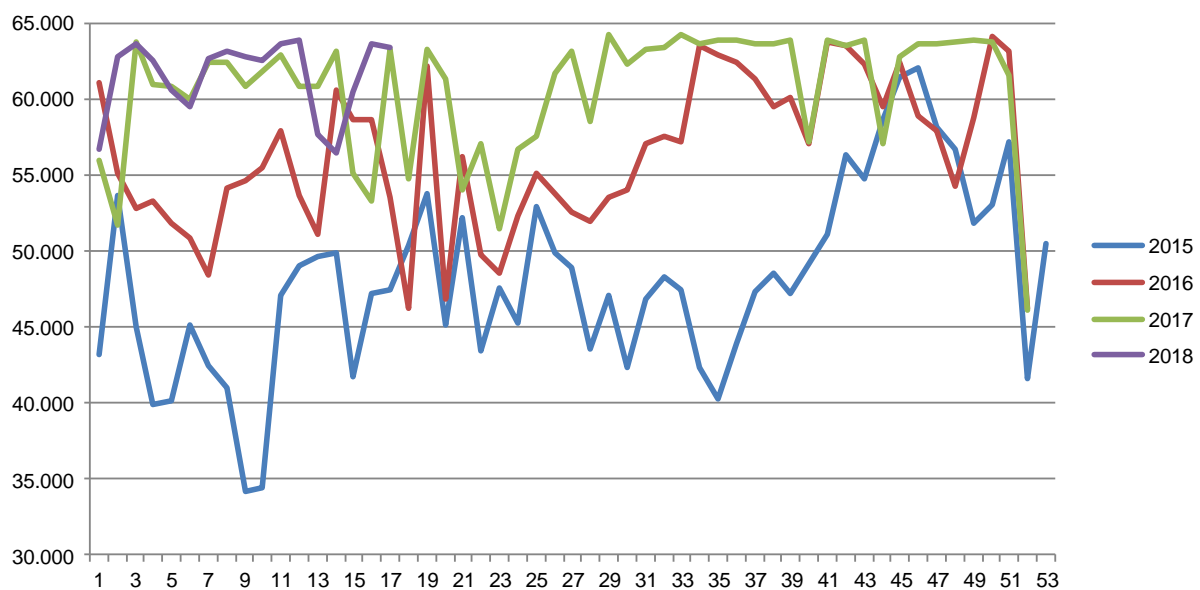

Weekly slaughtering's Danish Crown Essen

Week	2018	2017	2016
1	56.737	55.941	61.008
2	62.716	51.750	55.082
3	63.596	63.697	52.807
4	62.579	60.900	53.237
5	60.584	60.849	51.815
6	59.507	60.034	50.912
7	62.597	62.439	48.411
8	63.178	62.356	54.099
9	62.731	60.854	54.564
10	62.555	61.852	55.520
11	63.673	62.925	57.931
12	63.832	60.855	53.690
13	57.666	60.885	51.129
14	56.402	63.124	60.589
15	60.480	55.147	58.608
16	63.566	53.305	58.646
17	63.393	63.211	53.508
18		54.697	46.260
19		63.208	62.129
20		61.278	46.814
21		53.958	56.222
22		57.051	49.798
23		51.432	48.579
24		56.730	52.277
25		57.586	55.088
26		61.698	53.747

Week	2018	2017	2016
27		63.096	52.567
28		58.468	51.977
29		64.235	53.498
30		62.340	54.009
31		63.228	57.008
32		63.406	57.569
33		64.249	57.230
34		63.679	63.500
35		63.894	62.909
36		63.887	62.374
37		63.630	61.328
38		63.653	59.540
39		63.847	60.082
40		57.194	57.049
41		63.846	63.693
42		63.544	63.445
43		63.895	62.265
44		57.086	59.466
45		62.761	62.394
46		63.598	58.916
47		63.642	57.902
48		63.704	54.257
49		63.813	58.725
50		63.709	64.147
51		61.524	63.091
52		46.076	46.280
53			
Average (week)	61.517	60.649	56.302
Total (year)	1.045.792	3.153.766	2.927.691
Change (week)	1,43%	7,72%	17,23%

Best regards
Danish Crown