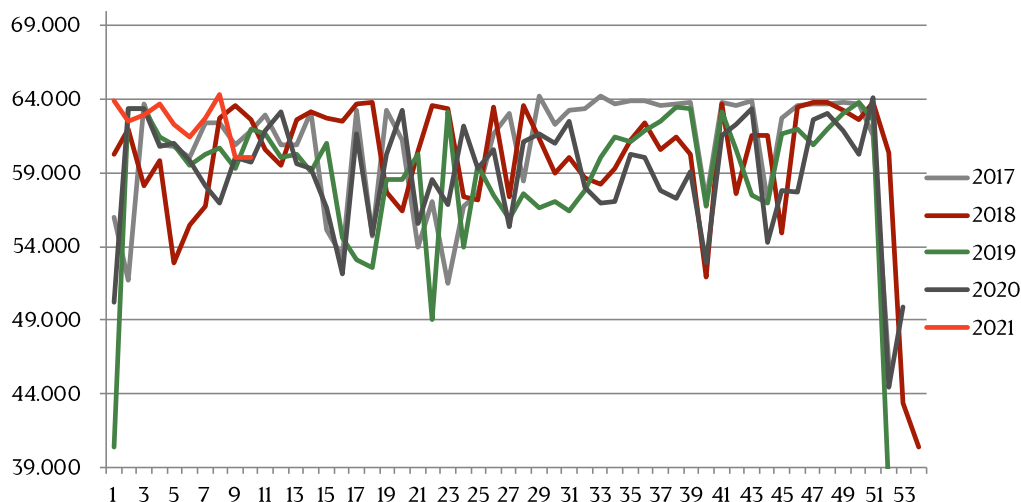

Weekly slaughtering's Danish Crown Essen

Week	2021	2020
1	63856	50.209
2	62474	63.378
3	62901	63.402
4	63648	60.747
5	62280	61.019
6	61.404	59.845
7	62.697	58.095
8	64.376	56.897
9	60.006	60.033
10	60.090	59.724
11		61.817
12		63.130
13		59.585
14		59.247
15		56.629
16		52.081
17		61.680
18		54.760
19		60.222
20		63.225
21		55.570
22		58.517
23		56.849
24		62.218
25		59.332
26		60.534

Week	2021	2020
27		55.300
28		61.076
29		61.663
30		61.043
31		62.529
32		58.016
33		56.966
34		57.021
35		60.226
36		60.086
37		57.850
38		57.241
39		59.037
40		52.913
41		61.570
42		62.290
43		63.361
44		54.244
45		57.791
46		57.701
47		62.613
48		62.997
49		61.829
50		60.254
51		64.077
52		44.436
53		49.926
Average (week)	62.373	58.921
Total (year)	623.732	3.122.801
Change (week)	5,86%	0,21%

Best regards,
Danish Crown