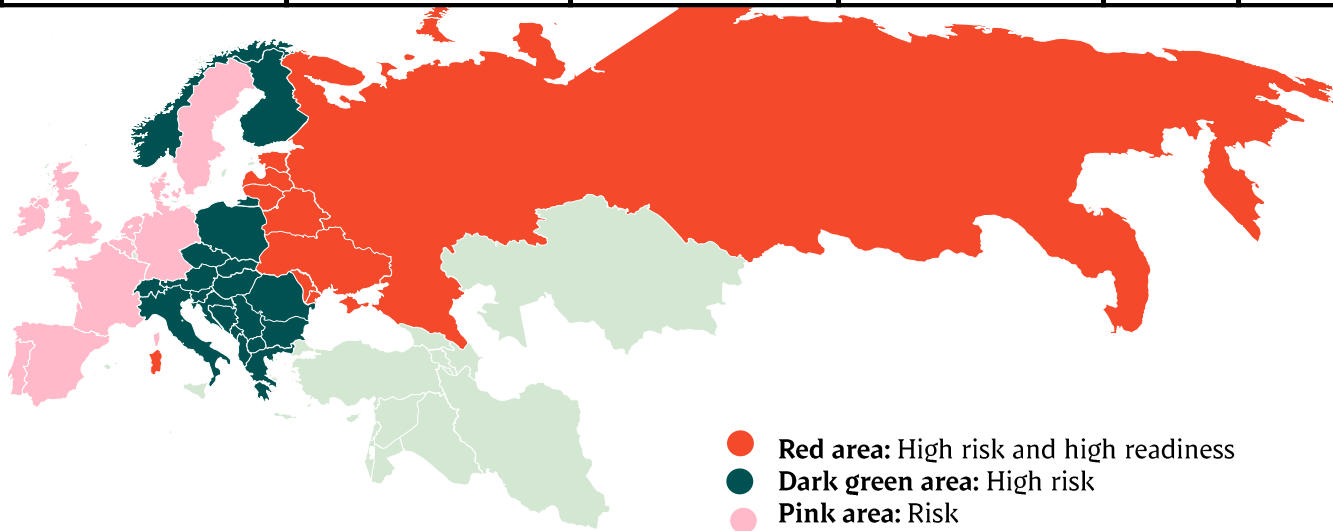

African swine fever

	Period		Year to date		2020	
	March 1st - March 7th		January 1st - March 7th		Piġs	Wild boars
	Piġs	Wild boars	Piġs	Wild boars	Piġs	Wild boars
		4		24		66
		2		64	3	300
		10		37	3	222
		108		722	103	3.980
				4		40
			2		23	5
	34	29	265	435	1.008	848
		104		968		3.952
		6		124	19	509
		37		328	17	328
	4		15		15	41
					2	30
						3
		31		379		338
					1	
	38	331	282	3.085	1.194	10.662

Best regards,
Danish Crown