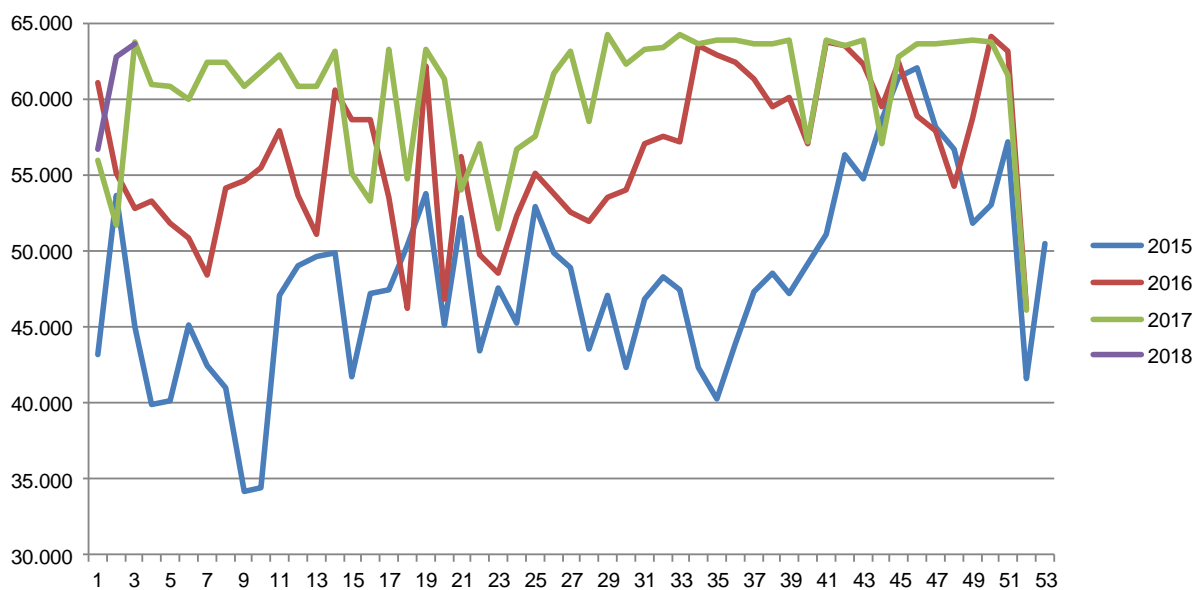

Weekly slaughtering's Danish Crown Essen

Week	2018	2017	2016
1	56.737	55.941	61.008
2	62.716	51.750	55.082
3	63.596	63.697	52.807
4		60.900	53.237
5		60.849	51.815
6		60.034	50.912
7		62.439	48.411
8		62.356	54.099
9		60.854	54.564
10		61.852	55.520
11		62.925	57.931
12		60.855	53.690
13		60.885	51.129
14		63.124	60.589
15		55.147	58.608
16		53.305	58.646
17		63.211	53.508
18		54.697	46.260
19		63.208	62.129
20		61.278	46.814
21		53.958	56.222
22		57.051	49.798
23		51.432	48.579
24		56.730	52.277
25		57.586	55.088
26		61.698	53.747

Week	2018	2017	2016
27		63.096	52.567
28		58.468	51.977
29		64.235	53.498
30		62.340	54.009
31		63.228	57.008
32		63.406	57.569
33		64.249	57.230
34		63.679	63.500
35		63.894	62.909
36		63.887	62.374
37		63.630	61.328
38		63.653	59.540
39		63.847	60.082
40		57.194	57.049
41		63.846	63.693
42		63.544	63.445
43		63.895	62.265
44		57.086	59.466
45		62.761	62.394
46		63.598	58.916
47		63.642	57.902
48		63.704	54.257
49		63.813	58.725
50		63.709	64.147
51		61.524	63.091
52		46.076	46.280
53			
Average (week)	61.016	60.649	56.302
Total (year)	183.049	3.153.766	2.927.691
Change (week)	0,61%	7,72%	17,23%

Best regards
Danish Crown