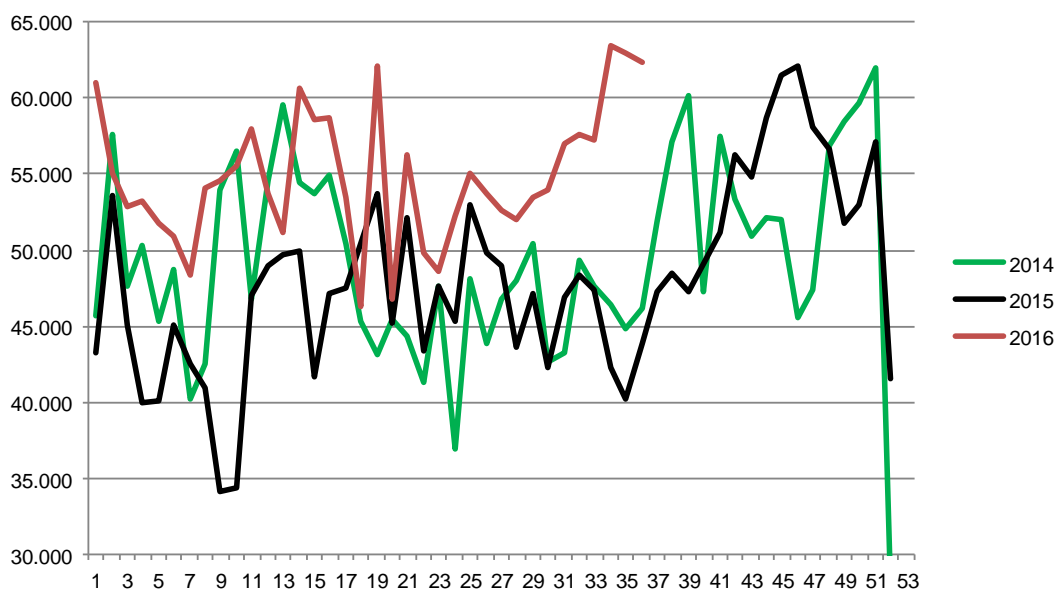

Weekly slaughtering's Danish Crown Essen

Week	2016	2015	2014
1	61.008	43.195	45.700
2	55.082	53.638	57.627
3	52.807	45.020	47.587
4	53.237	39.931	50.291
5	51.815	40.117	45.320
6	50.912	45.104	48.727
7	48.411	42.472	40.239
8	54.099	40.946	42.546
9	54.564	34.166	53.908
10	55.520	34.377	56.509
11	57.931	47.055	46.723
12	53.690	48.978	54.549
13	51.129	49.673	59.533
14	60.589	49.904	54.443
15	58.608	41.702	53.755
16	58.646	47.150	54.869
17	53.508	47.488	50.487
18	46.260	50.416	45.280
19	62.129	53.759	43.100
20	46.814	45.179	45.389
21	56.222	52.159	44.297
22	49.798	43.422	41.285
23	48.579	47.593	47.598
24	52.277	45.265	36.922
25	55.088	52.956	48.136
26	53.747	49.840	43.921

Week	2016	2015	2014
27	52.567	48.928	46.759
28	51.977	43.582	47.950
29	53.498	47.141	50.452
30	54.009	42.317	42.692
31	57.008	46.882	43.203
32	57.569	48.324	49.375
33	57.230	47.392	47.650
34	63.500	42.320	46.411
35	62.909	40.239	44.796
36	62.374	43.894	46.174
37		47.298	51.838
38		48.522	57.162
39		47.249	60.108
40		49.104	47.249
41		51.140	57.511
42		56.284	53.302
43		54.756	50.854
44		58.676	52.169
45		61.458	52.053
46		62.096	45.584
47		58.136	47.440
48		56.648	56.897
49		51.792	58.440
50		53.040	59.646
51		57.128	61.950
52		41.578	27.955
53		50.466	
Average (week)	54.864	48.073	49.315
Total (year)	1.975.111	2.497.429	2.564.361
Change (week)	14,13%	-2,52%	-5,56%

Best regards
Danish Crown