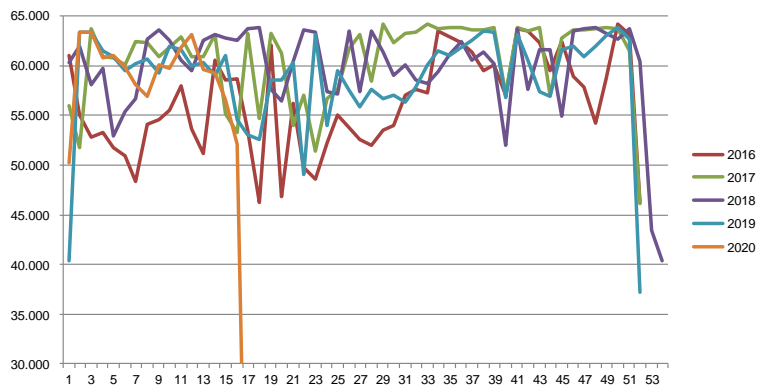

Weekly slaughtering's Danish Crown Essen

Week	2020	2019
1	50209	40.367
2	63378	63.329
3	63402	63.408
4	60747	61.468
5	61019	60.896
6	59845	59.523
7	58095	60.227
8	56897	60.695
9	60033	59.326
10	59724	62.005
11	61817	61.619
12	63130	60.030
13	59585	60.311
14	59247	59.040
15	56629	61.006
16	52081	54.587
17	-	53.110
18		52.555
19		58.603
20		58.518
21		60.282
22		49.073
23		63.195
24		53.936
25		59.462
26		57.454

Week	2020	2019
27		55.853
28		57.615
29		56.638
30		57.069
31		56.393
32		57.813
33		60.073
34		61.488
35		61.071
36		61.898
37		62.502
38		63.527
39		63.325
40		56.780
41		63.150
42		60.543
43		57.436
44		56.962
45		61.664
46		61.984
47		60.934
48		61.976
49		63.046
50		63.812
51		62.634
52		37.264
Average (week)	59.115	58.798
Total (year)	945.838	3.057.475
Change (week)	0,54%	-2,32%

Best regards
Danish Crown