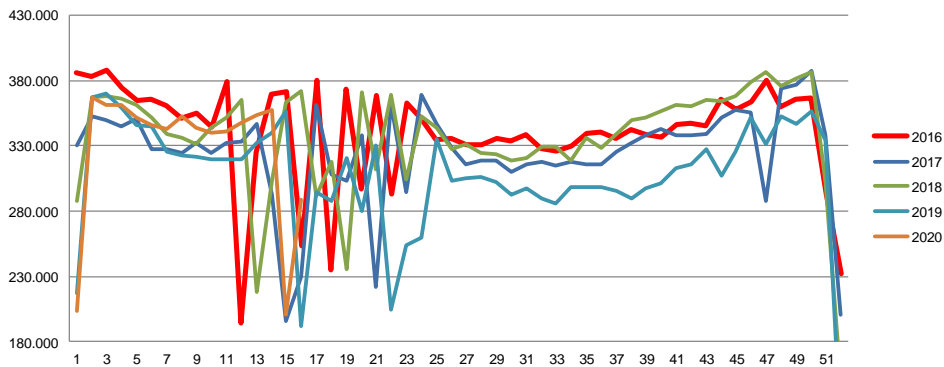

Total killings Denmark (98 % of all slaughtering's)

Week	2020	2019
1	203.768	217.081
2	367.603	367.355
3	361.313	369.764
4	361.348	359.584
5	351.634	346.402
6	345.865	344.954
7	343.499	325.222
8	352.385	322.618
9	344.474	321.585
10	340.237	319.738
11	341.090	319.738
12	348.230	320.260
13	353.750	332.764
14	357.739	340.529
15	200.882	356.482
16	289.164	192.065
17		295.046
18		287.427
19		320.386
20		280.362
21		330.707
22		204.819
23		253.658
24		260.157
25		335.424
26		303.516

Week	2020	2019
27		305.588
28		306.207
29		302.079
30		293.137
31		297.507
32		289.400
33		286.044
34		298.781
35		298.500
36		298.972
37		295.801
38		289.367
39		297.225
40		301.453
41		313.505
42		315.497
43		327.400
44		307.094
45		325.911
46		351.608
47		331.687
48		352.773
49		346.580
50		356.984
51		334.560
52		110.631
Average (week)	328.936	306.960
Total (year)	5.262.981	15.961.934

Best regards
Danish Crown