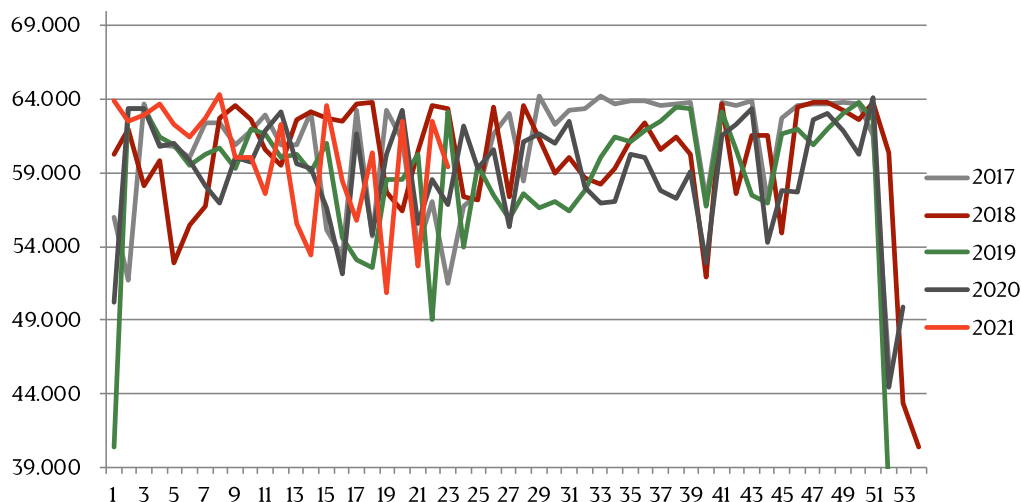

Weekly slaughtering's Danish Crown Essen

Week	2021	2020
1	63856	50.209
2	62474	63.378
3	62901	63.402
4	63648	60.747
5	62280	61.019
6	61.404	59.845
7	62.697	58.095
8	64.376	56.897
9	60.006	60.033
10	60.090	59.724
11	57.586	61.817
12	62.295	63.130
13	55.569	59.585
14	53.423	59.247
15	63.548	56.629
16	58.421	52.081
17	55.717	61.680
18	60.384	54.760
19	50.877	60.222
20	62.542	63.225
21	52.670	55.570
22	62.469	58.517
23	59.450	56.849
24		62.218
25		59.332
26		60.534

Week	2021	2020
27		55.300
28		61.076
29		61.663
30		61.043
31		62.529
32		58.016
33		56.966
34		57.021
35		60.226
36		60.086
37		57.850
38		57.241
39		59.037
40		52.913
41		61.570
42		62.290
43		63.361
44		54.244
45		57.791
46		57.701
47		62.613
48		62.997
49		61.829
50		60.254
51		64.077
52		44.436
53		49.926
Average (week)	59.943	58.921
Total (year)	1.378.683	3.122.801
Change (week)	1,73%	0,21%

Best regards,
Danish Crown