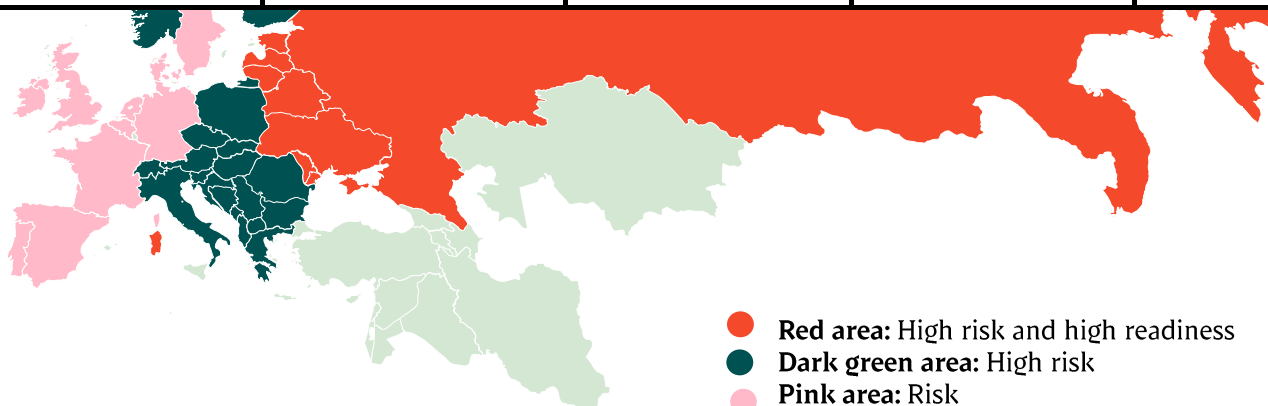

Week	2021	2020
27		331.436
28		328.724
29		333.829
30		329.207
31		332.989
32		327.563
33		329.490
34		323.247
35		341.204
36		328.517
37		334.976
38		352.297
39		354.443
40		359.244
41		324.024
42		332.460
43		348.445
44		360.837
45		363.191
46		394.011
47		380.082
48		379.615

Weekly slaughtering's Danish Crown Essen

Week	2021	2020
1	63856	50.209
2	62474	63.378
3	62901	63.402
4	63648	60.747
5	62280	61.019
6	61.404	59.845
7	62.697	58.095
8	64.376	56.897
9	60.006	60.033
10	60.090	59.724
11	57.586	61.817
12	62.295	63.130
13	55.569	59.585
14	53.423	59.247
15	63.548	56.629
16	58.421	52.081
17	55.717	61.680
18	60.384	54.760
19	50.877	60.222
20	62.542	63.225
21	52.670	55.570
22	62.469	58.517
23	59.450	56.849
24		62.218
25		59.332
26		60.534

- Red area: High risk and high readiness
- Dark green area: High risk
- Pink area: Risk

Best regards,
Danish Crown

African swine fever outbreaks in China

Cities/Regions		
Shenyang	Harbin	Great Khinogan Mountains
Zhengzhou	Yunnan	Yulin
Lianyungang	Jinshan	Guigang
Wenzhou	Jiangxi	Chongqing
Xuancheng	Shaanxi	Bome
Wuxi	Heilongjiang	Bayi
Chuzhou	Tongzhou	Gongbo'gyamda
Jiamusi	Linfen	Urumqi
Tongling	Daitongzhuangcun	Hubei
Xilin Gol	Qianshanzhen	Shizhu
Wuhu City	Huxian	Chengmai
Jilin	Dongjiang Avenue	
Songyuan	Yongning	
Gongzhuling	Siyang	
Horqin	Jiangsu	
Hohhot	Suihua	
Yingkou	Guizhou	
Zhaotong	Sanming	
Luotian	Zhuhai	
Baojing	Jinan	
Qingyang	Jinzhou	
Wuxue	Panjin	
Sichuan	Xushui	