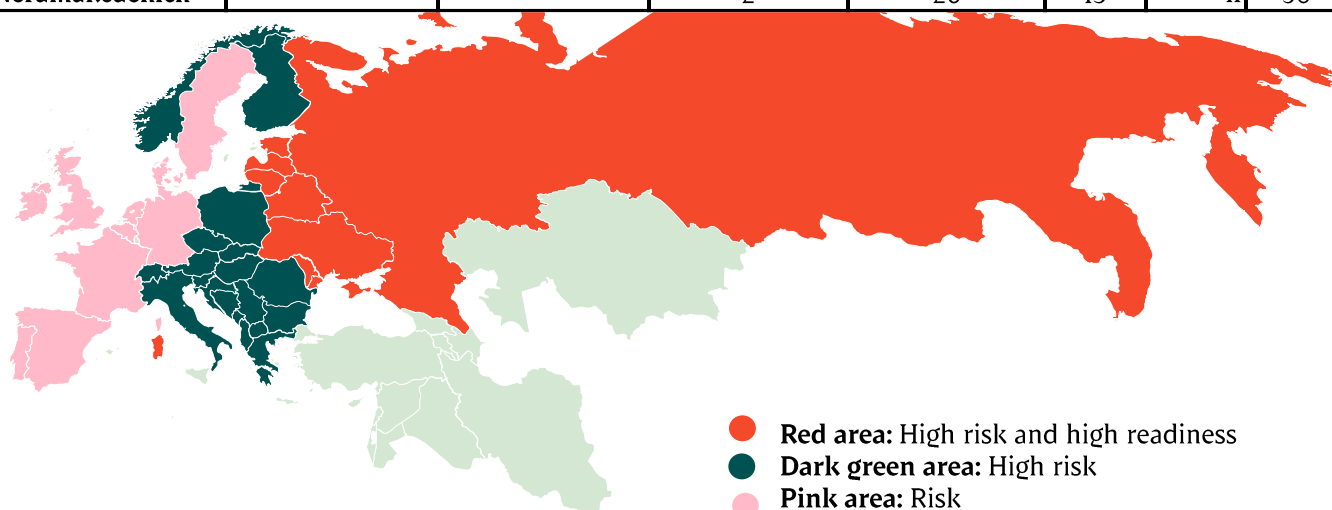

Week		
27		
28		
29		39997
30		42.192
31		39.192
32		40.034
33		39.660
34		39.096
35		38.859
36		35.620
37		37.145
38		37.378
39		38.164
40		32.749
41		41.020
42		37.240
43		39.895
44		33.918
45		41.021
46		38.912
47		39.347
48		38.856
49		38.879
50		40.133
51		40248
52		26.124
53		
Average (week)		
Total (year)		
Change (week)		

## African swine fever

The EU Commission's reporting system for African swine fever for EU countries and Ukraine has been updated until 24<sup>th</sup> of July.

Country	Period		Year to date		2023		2022	
	May 16th - May 22nd 2024		January 1st - May 22nd 2024		Piġs	Wild boars	Piġs	Wild boars
Estonia				4	2	53		
Latvia		8		276	8	730	6	9
Lithuania		11		260	3	439	16	3
Poland		40		788	30	2,744	14	2
Italy (Sardinia)		36		749	17	1,047	4	2
Ukraine		1	8	9	37	9	7	
Czech Republic		2		13		56		
Romania	3	1	45	95	740	292	329	4
Hungary		2		191		407		5
Bulgaria			1	91	3	322	2	3
Slovakia		3		68		546	5	5
Serbia			32	72	991	213	107	1
Moldova			2	6	19			
Montenegro				1		6	14	
Bosnia-Hercegovina			18	34	1,508	22		
Croatia				38	1,124	11		
Nordmakedonien			2	26	15	41	30	