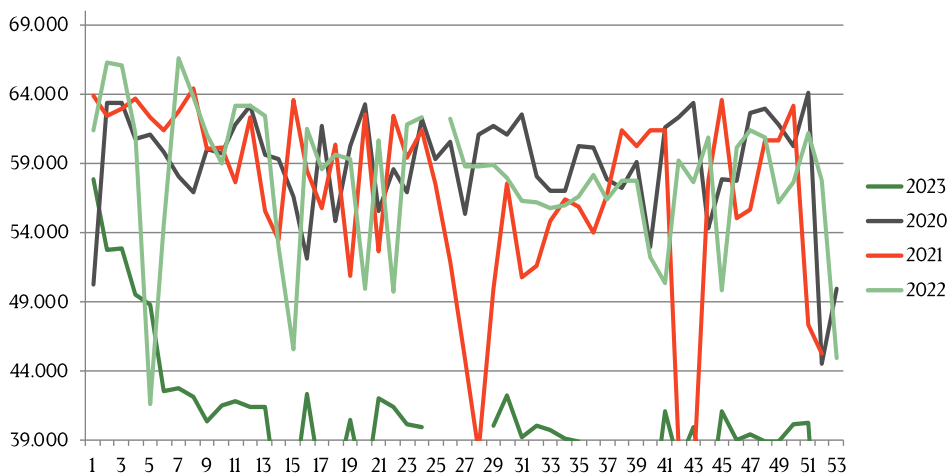

Weekly slaughtering's Danish Crown Essen

Week	2024	2023
1	33.508	57.867
2	39.696	52709
3	39.963	52844
4	40.949	49.518
5	40.523	48762
6	51.122	42.464
7	51.181	42.706
8	51.721	42106
9	51.663	40341
10	50.959	41433
11	52.025	41.726
12	52.015	41.316
13	44.149	41381
14	43.431	34205
15	53.283	35043
16	54.081	42248
17	56.088	35631
18	47.023	35.664
19	47.125	40.401
20	58.496	35.179
21	44.650	41.975
22		41.390
23		40.132
24		39.901
25		
26		

Week		
27		
28		
29		39997
30		42.192
31		39.192
32		40.034
33		39.660
34		39.096
35		38.859
36		35.620
37		37.145
38		37.378
39		38.164
40		32.749
41		41.020
42		37.240
43		39.895
44		33.918
45		41.021
46		38.912
47		39.347
48		38.856
49		38.879
50		40.133
51		40248
52		26.124
53		
Average (week)		
Total (year)		
Change (week)		

Best regards,
Danish Crown