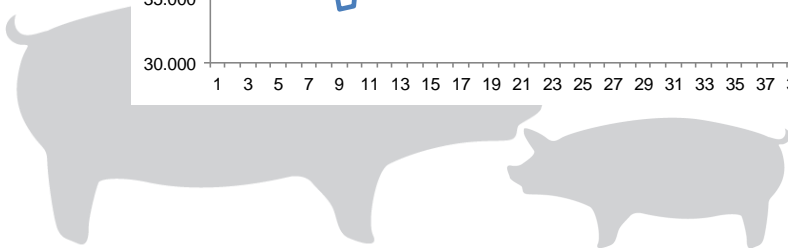

Weekly slaughtering's Danish Crown Essen

Week	2019	2018
1	40.367	56.737
2	63.329	62.716
3	63.408	63.596
4	61.468	62.579
5	60.896	60.584
6	59.523	59.507
7	60.227	62.597
8	60.695	63.178
9	59.326	62.731
10	62.005	62.555
11	61.619	63.673
12	60.030	63.832
13	60.311	57.666
14	59.040	56.402
15	61.006	60.480
16	54.587	63.566
17	53.110	63.393
18	52.555	57.370
19	58.603	57.111
20	58.518	63.484
21	60.282	57.400
22	49.073	63.529
23	63.195	61.383
24	53.936	59.021
25	59.462	60.077
26	57.454	58.620

Week	2019	2018
27	55.853	60.288
28	57.615	61.979
29	56.638	58.152
30	57.069	59.792
31		52.909
32		55.428
33		58.217
34		59.343
35		61.192
36		62.419
37		60.560
38		61.439
39		60.210
40		51.964
41		63.697
42		57.580
43		61.566
44		54.946
45		63.462
46		63.786
47		63.817
48		63.222
49		62.646
50		63.754
51		60.394
52		43.394
53		
Average (week)	58.040	60.191
Total (year)	1.741.200	3.129.943
Change (week)	-3,57%	-0,76%

Best regards
Danish Crown