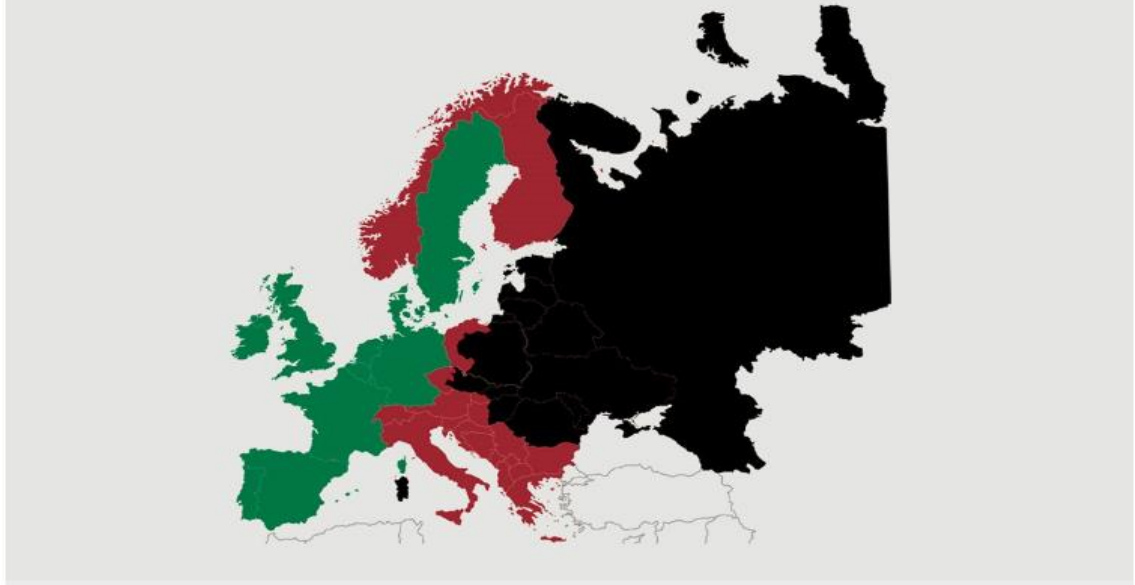

Best regards
Danish Crown

Weekly slaughtering's Danish Crown Essen

Week	2019	2018
1	40.367	56.737
2	63.329	62.716
3	63.408	63.596
4	61.468	62.579
5	60.896	60.584
6	59.523	59.507
7	60.227	62.597
8	60.695	63.178
9	59.326	62.731
10	62.005	62.555
11	61.619	63.673
12	60.030	63.832
13	60.311	57.666
14	59.040	56.402
15	61.006	60.480
16	54.587	63.566
17	53.110	63.393
18	52.555	57.370
19	58.603	57.111
20	58.518	63.484
21	60.282	57.400
22	49.073	63.529
23	63.195	61.383
24	53.936	59.021
25	59.462	60.077
26	57.454	58.620

Best regards
Danish Crown

African swine fever

The EU Commission's reporting system for African swine fever for EU countries and Ukraine has been updated until 21st of July.

Country	Period June 15 th - July 21 st		Year to date January 1 st – July 21 st		2018	
	Pigs	Wild boars	Pigs	Wild boars	Svin	Vildsvin
Estonia		1		53		230
Latvia		7	1	187	10	685
Lithuania	2	15	11	317	51	1.443
Poland	2	19	21	1.392	109	2.438
Italy			1	26	10	64
Ukraine			24	7	105	41
Czech Republic						28
Romania	131	8	421	320	1.163	170
Hungary		10		755		138
Bulgaria	7	5	16	19	1	5
Belgium		2		478		161
Total	142	67	495	3.554	1.449	5.403

Black area: High risk and high readiness

Red area: High risk

Green area: Risk

Best regards
Danish Crown

African swine fever outbreaks in China

Cities/Regions		
Shenyang	Harbin	Great Khinogan Mountains
Zhengzhou	Yunnan	Yulin
Lianyungang	Jinshan	Guigang
Wenzhou	Jiangxi	Chongqing
Xuancheng	Shaanxi	Bome
Wuxi	Heilongjiang	Bayi
Chuzhou	Tongzhou	Gongbo'gyamda
Jiamusi	Linfen	Urumqi
Tongling	Daitongzhuangcun	Hubei
Xilin Gol	Qianshanzhen	Shizhu
Wuhu City	Huxian	Chengmai
Jilin	Dongjiang Avenue	
Songyuan	Yongning	
Gongzhuling	Siyang	
Horqin	Jiangsu	
Hohhot	Suihua	
Yingkou	Guizhou	
Zhaotong	Sanming	
Luotian	Zhuhai	
Baojing	Jinan	
Qingyang	Jinzhou	
Wuxue	Panjin	
Sichuan	Xushui	