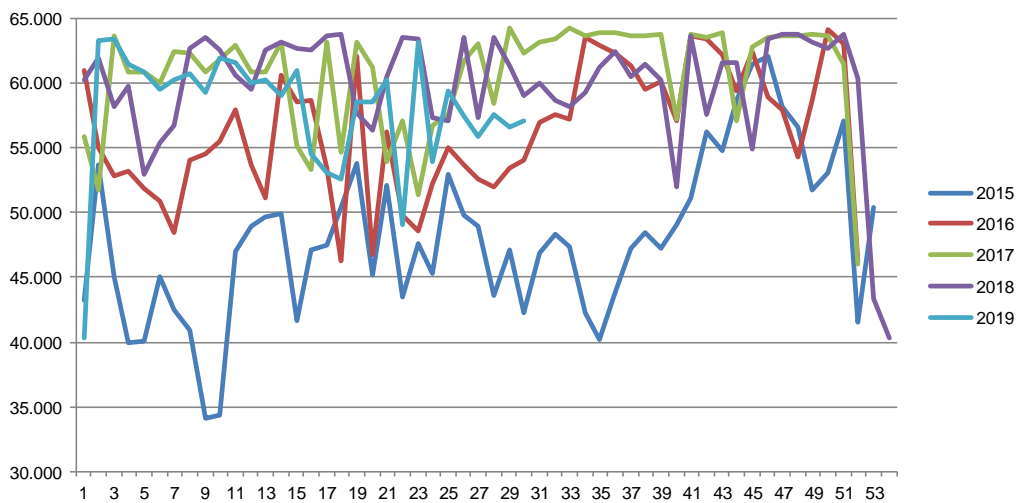

Weekly slaughtering's Danish Crown Essen

Week	2019	2018
1	40.367	56.737
2	63.329	62.716
3	63.408	63.596
4	61.468	62.579
5	60.896	60.584
6	59.523	59.507
7	60.227	62.597
8	60.695	63.178
9	59.326	62.731
10	62.005	62.555
11	61.619	63.673
12	60.030	63.832
13	60.311	57.666
14	59.040	56.402
15	61.006	60.480
16	54.587	63.566
17	53.110	63.393
18	52.555	57.370
19	58.603	57.111
20	58.518	63.484
21	60.282	57.400
22	49.073	63.529
23	63.195	61.383
24	53.936	59.021
25	59.462	60.077
26	57.454	58.620

Week	2019	2018
27	55.853	60.288
28	57.615	61.979
29	56.638	58.152
30	57.069	59.792
31		52.909
32		55.428
33		58.217
34		59.343
35		61.192
36		62.419
37		60.560
38		61.439
39		60.210
40		51.964
41		63.697
42		57.580
43		61.566
44		54.946
45		63.462
46		63.786
47		63.817
48		63.222
49		62.646
50		63.754
51		60.394
52		43.394
53		
Average (week)	58.040	60.191
Total (year)	1.741.200	3.129.943
Change (week)	-3,57%	-0,76%

Best regards
Danish Crown