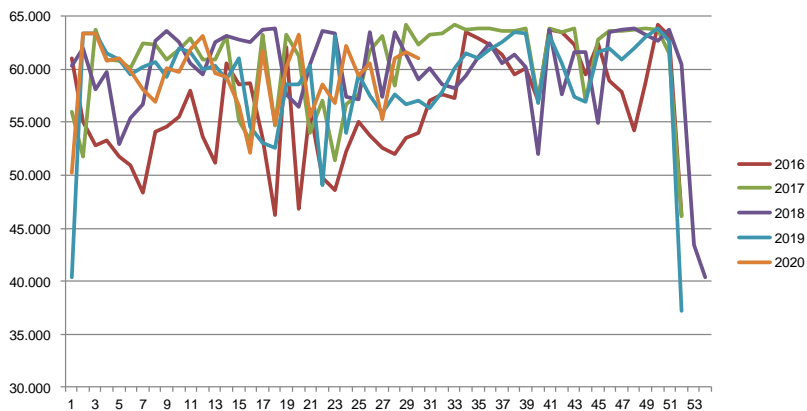

Weekly slaughtering's Danish Crown Essen

Week	2020	2019
1	50.209	40.367
2	63.378	63.329
3	63.402	63.408
4	60.747	61.468
5	61.019	60.896
6	59.845	59.523
7	58.095	60.227
8	56.897	60.695
9	60.033	59.326
10	59.724	62.005
11	61.817	61.619
12	63.130	60.030
13	59.585	60.311
14	59.247	59.040
15	56.629	61.006
16	52.081	54.587
17	61.680	53.110
18	54.760	52.555
19	60.222	58.603
20	63.225	58.518
21	55.570	60.282
22	58.517	49.073
23	56.849	63.195
24	62.218	53.936
25	59.332	59.462
26	60.534	57.454

Week	2020	2019
27	55.300	55.853
28	61.076	57.615
29	61.663	56.638
30	61.043	57.069
31		56.393
32		57.813
33		60.073
34		61.488
35		61.071
36		61.898
37		62.502
38		63.527
39		63.325
40		56.780
41		63.150
42		60.543
43		57.436
44		56.962
45		61.664
46		61.984
47		60.934
48		61.976
49		63.046
50		63.812
51		62.634
52		37.264
Average (week)	59.261	58.798
Total (year)	1.777.827	3.057.475
Change (week)	0,79%	-2,32%

Best regards
Danish Crown