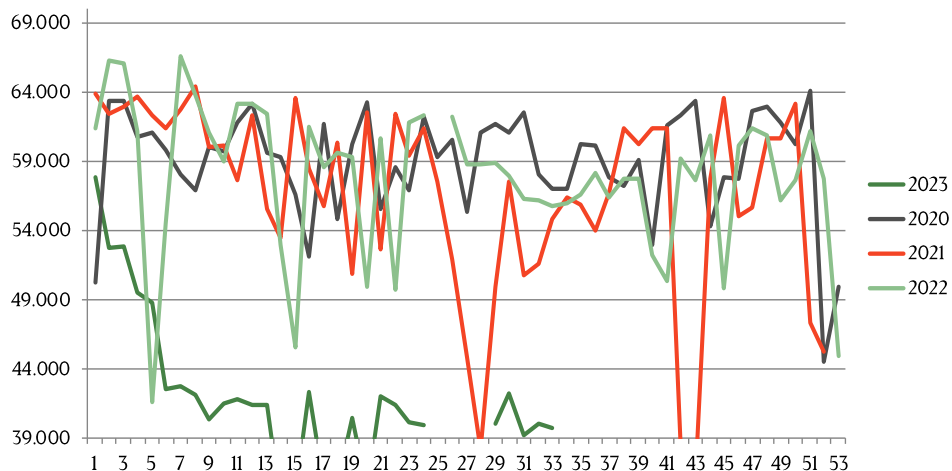

Weekly slaughtering's Danish Crown Essen

Week	2023	2022
1	57.867	61.376
2	52709	66.279
3	52844	66.098
4	49.518	61.128
5	48762	41543
6	42.464	54.500
7	42.706	66.544
8	42106	63.797
9	40341	61.020
10	41433	59.030
11	41.726	63.200
12	41.316	63.180
13	41381	62.414
14	34205	52.963
15	35043	45.486
16	42248	61.518
17	35631	58.538
18	35.664	59.614
19	40.401	59.301
20	35.179	49.923
21	41.975	60.634
22	41.390	49.660
23	40.132	61.778
24	39.901	62.361
25		
26		62.168

Week		
27		58.795
28		58.856
29	39997	57.990
30	42.192	56.234
31	39.192	56.165
32	40.034	55.716
33	39.660	55.985
34		56.548
35		58.154
36		56.373
37		57.704
38		57.691
39		52.245
40		50.297
41		59.149
42		57.650
43		60.840
44		49.755
45		60.156
46		61.330
47		60.860
48		56.192
49		57.575
50		61.188
51		57.719
52		44.890
53		
Average (week)		
Total (year)		
Change (week)		

Best regards,
Danish Crown