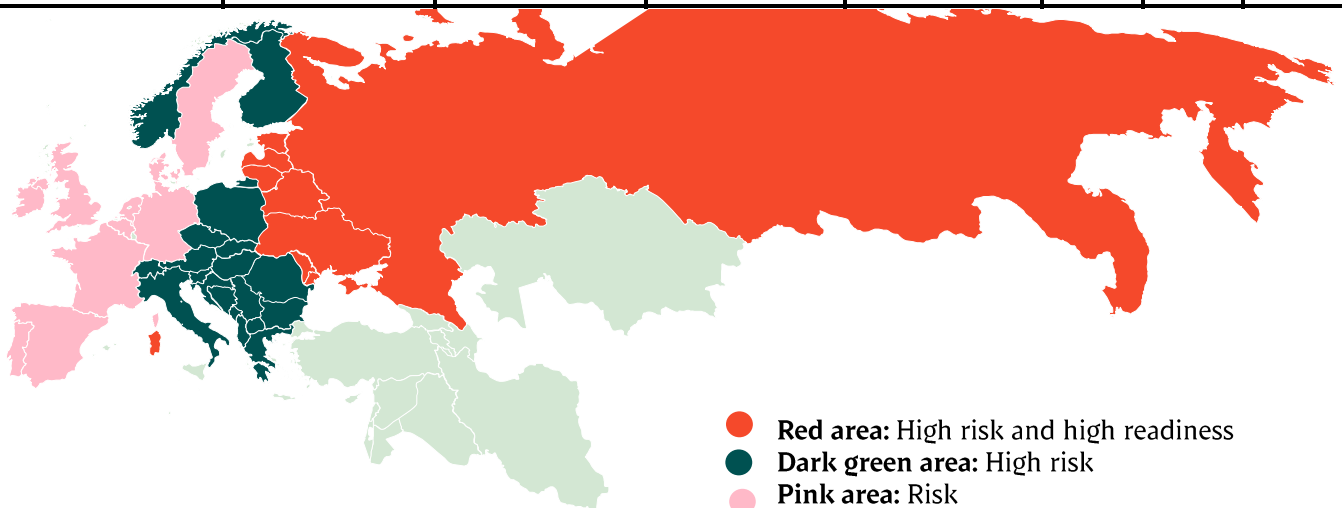

Week		
27		58.795
28		58.856
29	39997	57.990
30	42.192	56.234
31	39.192	56.165
32	40.034	55.716
33	39.660	55.985
34		56.548
35		58.154
36		56.373
37		57.704
38		57.691
39		52.245
40		50.297
41		59.149
42		57.650
43		60.840
44		49.755
45		60.156
46		61.330
47		60.860
48		56.192
49		57.575
50		61.188
51		57.719
52		44.890
53		
Average (week)		
Total (year)		
Change (week)		

Best regards,
Danish Crown

African swine fever

The EU Commission's reporting system for African swine fever for EU countries and Ukraine has been updated until 24th of July.

Country	Period July 23rd- August 4th 2023		Year to date January 1 st - August 4th 2023		2022		2021	
	Pigs	Wild boars	Pigs	Wild boars	Pigs	Wild boars	Pigs	Wild boars
Estonia	1	3	2	28		57	1	0
Latvia	1	101	6	391	6	913	2	3
Lithuania		14	3	229	16	302		2
Poland	3	43	19	2.037	14	2.152	124	3
Italy (Sardinia)		13	6	749	4	277	1	
Ukraine	2		8	6	7	2	13	
Czech Republic		5		49		1		
Romania	136	3	395	226	329	465	1.648	1
Hungary		2		327		550		2
Bulgaria	1		2	121	2	387	6	3
Slovakia		5		495	5	550	11	1
Serbia	123		403	194	107	146	33	
Moldova	3		18	6	14	3	1	
Bosnia-Hercegovina	81	3	267	4				
Croatia	201	1	313	4				
Nordmakedonien		2	4	23	30	9		
Kosovo	2	1	3	2				

Best regards,
Danish Crown

African swine fever outbreaks in China

Cities/Regions		
Shenyang	Harbin	Great Khinogan Mountains
Zhengzhou	Yunnan	Yulin
Lianyungang	Jinshan	Guigang
Wenzhou	Jiangxi	Chongqing
Xuancheng	Shaanxi	Bome
Wuxi	Heilongjiang	Bayi
Chuzhou	Tongzhou	Gongbo'gyamda
Jiamusi	Linfen	Urumqi
Tongling	Daitongzhuangcun	Hubei
Xilin Gol	Qianshanzhen	Shizhu
Wuhu City	Huxian	Chengmai
Jilin	Dongjiang Avenue	
Songyuan	Yongning	
Gongzhuling	Siyang	
Horgin	Jiangsu	
Hohhot	Suihua	
Yingkou	Guizhou	
Zhaotong	Sanming	
Luotian	Zhuhai	
Baojing	Jinan	
Qingyang	Jinzhou	
Wuxue	Panjin	
Sichuan	Xushui	