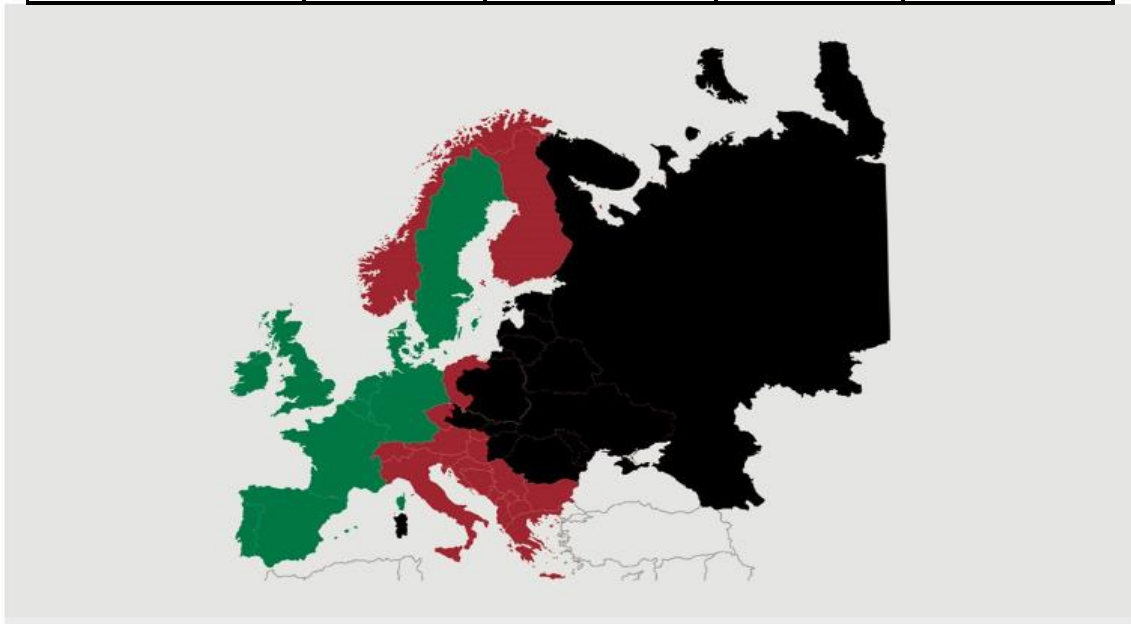

DANISH CROWN

## African swine fever

The EU Commission's reporting system for African swine fever for EU countries and Ukraine has been updated until 24<sup>th</sup> of February

Country	Period February 18th - February 24th		Year to date January 1 <sup>st</sup> – February 24th	
	Pigs	Wild boars	Pigs	Wild boars
Estonia		2		40
Latvia		2		109
Lithuania		5		103
Poland		69	1	441
Italy			1	16
Ukraine		1	6	4
Czech Republic				
Romania	7	14	56	109
Hungary		11		198
Bulgaria				1
Belgium		65		197
<b>Total</b>	<b>7</b>	<b>169</b>	<b>64</b>	<b>1.218</b>

Black area: High risk and high readiness

Red area: High risk

Green area: Risk

Best regards  
Danish Crown

## African swine fever outbreaks in China

Outbreaks	Cities/Regions
1st outbreak	Shenyang
2nd outbreak	Zhengzhou
3rd outbreak	Lianyungang
4th outbreak	Wenzhou
5th outbreak	WuhuCity
6th outbreak	Xuancheng
7th outbreak	xuancheng
8th outbreak	Wuxi
9th outbreak	Chuzhou
10th outbreak	Jiamusi
11th outbreak	Wuhu City
12th outbreak	Xuancheng
13th outbreak	Jiamusi
14th outbreak	Tongling
15th outbreak	Jilin
16th outbreak	Xilin Gol
17th outbreak	Gongzhuling
18th outbreak	Hohhot
19th outbreak	Songyuan
20th outbreak	Yingkou
21th outbreak	Zhaotong
22th outbreak	Luotian