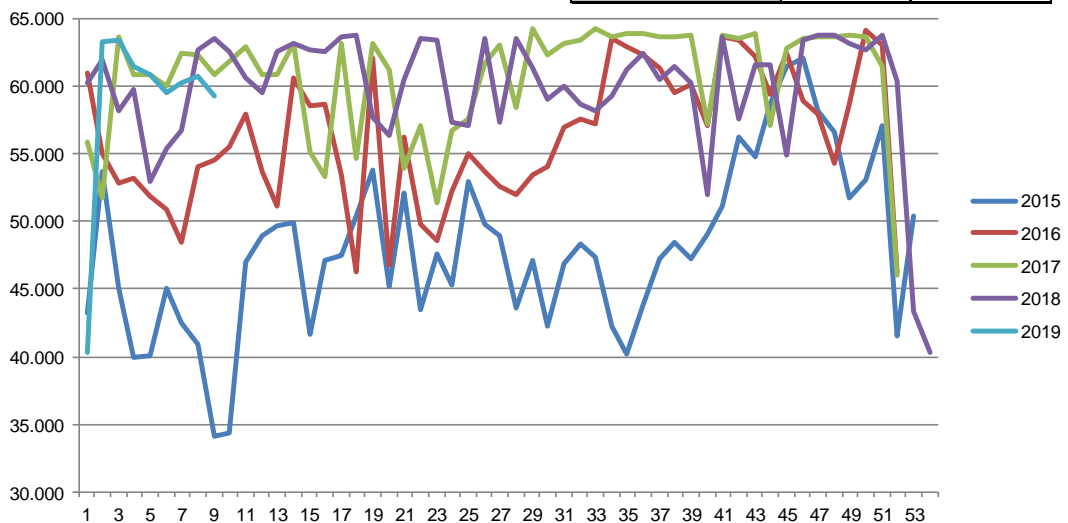

Weekly slaughtering's Danish Crown Essen

Week	2019	2018
1	40.367	56.737
2	63.329	62.716
3	63.408	63.596
4	61.468	62.579
5	60.896	60.584
6	59.523	59.507
7	60.227	62.597
8	60.695	63.178
9	59.326	62.731
10		62.555
11		63.673
12		63.832
13		57.666
14		56.402
15		60.480
16		63.566
17		63.393
18		57.370
19		57.111
20		63.484
21		57.400
22		63.529
23		61.383
24		59.021
25		60.077
26		58.620

Week	2019	2018
27		60.288
28		61.979
29		58.152
30		59.792
31		52.909
32		55.428
33		58.217
34		59.343
35		61.192
36		62.419
37		60.560
38		61.439
39		60.210
40		51.964
41		63.697
42		57.580
43		61.566
44		54.946
45		63.462
46		63.786
47		63.817
48		63.222
49		62.646
50		63.754
51		60.394
52		43.394
53		
Average (week)	58.804	60.191
Total (year)	529.239	3.129.943
Change (week)	-2,30%	-0,76%

DANISH CROWN