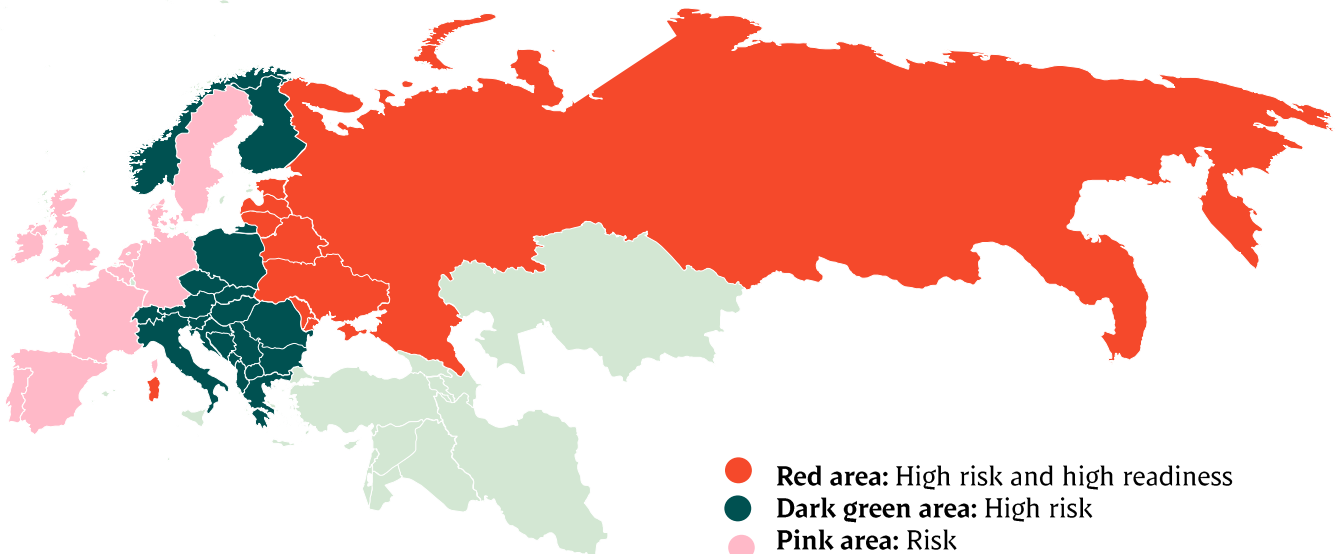

Week	2021
27	58.795
28	58.856
29	57.990
30	56.234
31	56.165
32	55.716
33	55.985
34	56.548
35	58.154
36	56.373
37	57.704
38	52.245
39	60.221
40	61.393
41	61.412
42	38.584
43	36.007
44	57.760
45	63.622
46	55.005
47	55.643
48	60.675
49	60.604
50	63.160
51	47.352
52	45.190
53	
<b>Average (week)</b>	<b>56.689</b>
<b>Total (year)</b>	<b>2.947.838</b>
<b>Change (week)</b>	<b>-3,79%</b>

## African swine fever

The EU Commission's reporting system for African swine fever for EU countries and Ukraine has been updated until 24<sup>th</sup> of July.

Country	Period Sep. 13th - Sept. 18th		Year to date January 1 <sup>st</sup> - Sept. 18th		2021		2020	
	Piġs	Wild boars	Piġs	Wild boars	Piġs	Wild boars	Piġs	Wild boars
Estonia				35	1	67		66
Latvia		19	6	599	2	338	3	300
Lithuania	1	5	15	196		238	3	222
Poland		10	14	1.468	124	3.023	103	3.980
Italy (Sardinia)		2	3	236	1	14		40
Ukraine			5	2	13	3	23	5
Czech Republic								
Romania	2	4	232	360	1.648	1.019	1.008	848
Hungary		4		476		2.568		3.952
Bulgaria			2	238	6	318	19	509
Slovakia		1	5	454	11	1.622	17	328
Serbia	1	1	92	94	33	71	15	41
Moldova			10	3	1		2	30
Nordmakedonien			20	4				
Belgium								3
Germany		23	3	1.228	4	2.431		338
Greece							1	