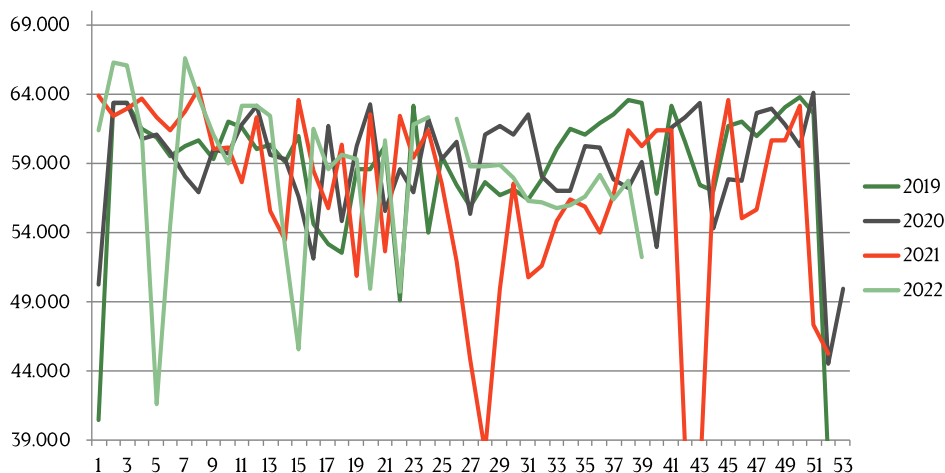

Weekly slaughtering's Danish Crown Essen

Week	2022	2021
1	61.376	63856
2	66.279	62474
3	66.098	62901
4	61.128	63648
5	41543	62280
6	54.500	61.404
7	66.544	62.697
8	63.797	64.376
9	61.020	60.006
10	59.030	60.090
11	63.200	57.586
12	63.180	62.295
13	62.414	55.569
14	52.963	53.423
15	45.486	63.548
16	61.518	58.421
17	58.538	55.717
18	59.614	60.384
19	59.301	50.877
20	49.923	62.542
21	60.634	52.670
22	49.660	62.469
23	61.778	59.450
24	62.361	61.404
25		57.500
26	62.168	51.933

Week	2021
27	58.795
28	58.856
29	57.990
30	56.234
31	56.165
32	55.716
33	55.985
34	56.548
35	58.154
36	56.373
37	57.704
38	52.245
39	60.221
40	61.393
41	61.412
42	38.584
43	36.007
44	57.760
45	63.622
46	55.005
47	55.643
48	60.675
49	60.604
50	63.160
51	47.352
52	45.190
53	
Average (week)	56.689
Total (year)	2.947.838
Change (week)	-3,79%

Best regards,
Danish Crown