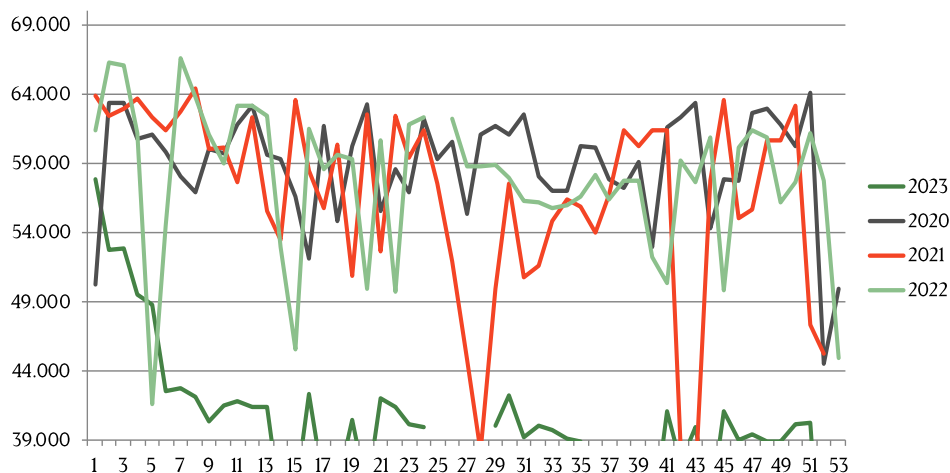

Weekly slaughtering's Danish Crown Essen

Week	2024	2023
1	33.508	57.867
2	39.696	52709
3	39.963	52844
4	40.949	49.518
5	40.523	48762
6	51.122	42.464
7	51.181	42.706
8	51.721	42106
9	51.663	40341
10	50.959	41433
11	52.025	41.726
12	52.015	41.316
13	44.149	41381
14	43.431	34205
15	53.283	35043
16	54.081	42248
17	56.088	35631
18	47.023	35.664
19	47.125	40.401
20	58.496	35.179
21	44.650	41.975
22	56.827	41.390
23	56.158	40.132
24	56.648	39.901
25	54.839	
26	54.503	

Week		
27	57.656	
28	54.305	
29	54.413	39997
30	53.827	42.192
31	55.107	39.192
32	51.698	40.034
33	56.257	39.660
34	56.773	39.096
35	57.174	38.859
36	57.174	35.620
37	55.645	37.145
38	55.782	37.378
39		38.164
40	49.061	32.749
41	57.674	41.020
42	60.918	37.240
43		39.895
44		33.918
45		41.021
46		38.912
47		39.347
48		38.856
49		38.879
50		40.133
51		40248
52		26.124
53		
Average (week)		
Total (year)		
Change (week)		

Best regards,
Danish Crown