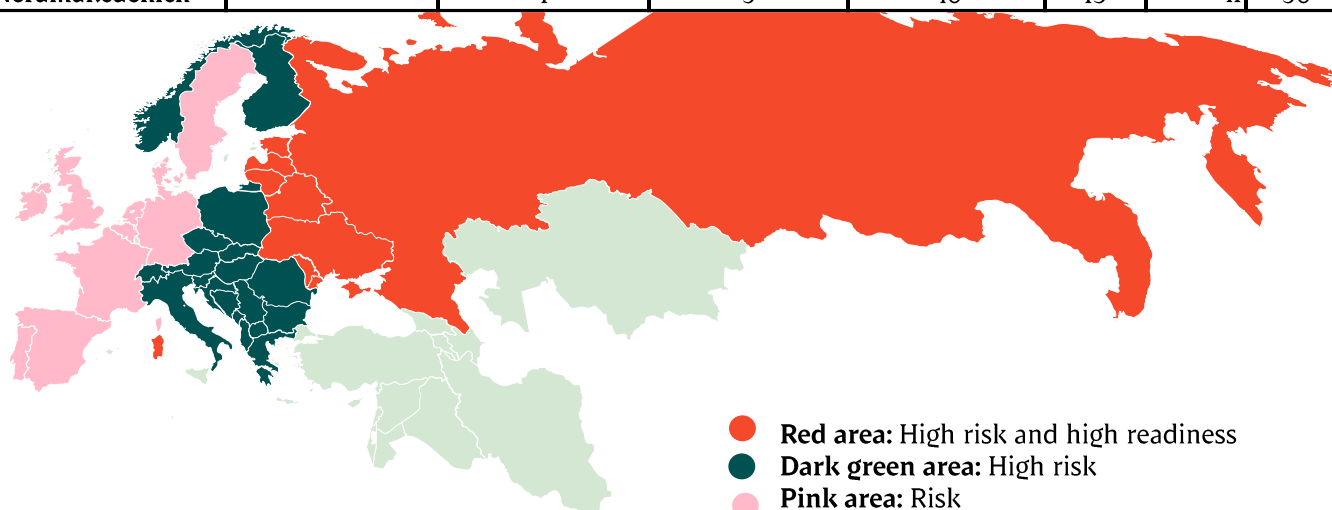

Week		
27	57.656	
28	54.305	
29	54.413	39997
30	53.827	42.192
31	55.107	39.192
32	51.698	40.034
33	56.257	39.660
34	56.773	39.096
35	57.174	38.859
36	57.174	35.620
37	55.645	37.145
38	55.782	37.378
39		38.164
40	49.061	32.749
41	57.674	41.020
42	60.918	37.240
43		39.895
44		33.918
45		41.021
46		38.912
47		39.347
48		38.856
49		38.879
50		40.133
51		40248
52		26.124
53		
<b>Average (week)</b>		
<b>Total (year)</b>		
<b>Change (week)</b>		

## African swine fever

The EU Commission's reporting system for African swine fever for EU countries and Ukraine has been updated until 24<sup>th</sup> of July.

Country	Period Okt. 3rd - Oct. 16th 2024		Year to date Jan.1st - Oct. 16th 2024		2023		2022	
	Piós		Piós	Wild boars	Piós	Wild boars	Piós	W bo
Estonia		5		19	2	53		
Latvia	1	17	7	664	8	730	6	9
Lithuania	1	12	8	458	3	439	16	3
Poland		75	44	1.476	30	2.744	14	2
Italy (Sardinia)		2	29	1.146	17	1.047	4	2
Ukraine	3		62	12	37	9	7	
Czech Republic				27		56		
Romania	10	3	165	121	740	292	329	4
Hungary		12		297		407		5
Bulgaria		16	1	113	3	322	2	3
Slovakia		7	1	118		546	5	5
Serbia			261	88	991	213	107	1
Moldova			11	6	19			
Montenegro				1		6	14	
Bosnia-Hercegovina	1		31	36	1.508	22		
Croatia			6	38	1.124	11		
Nordmakedonien		1	3	40	15	41	30	