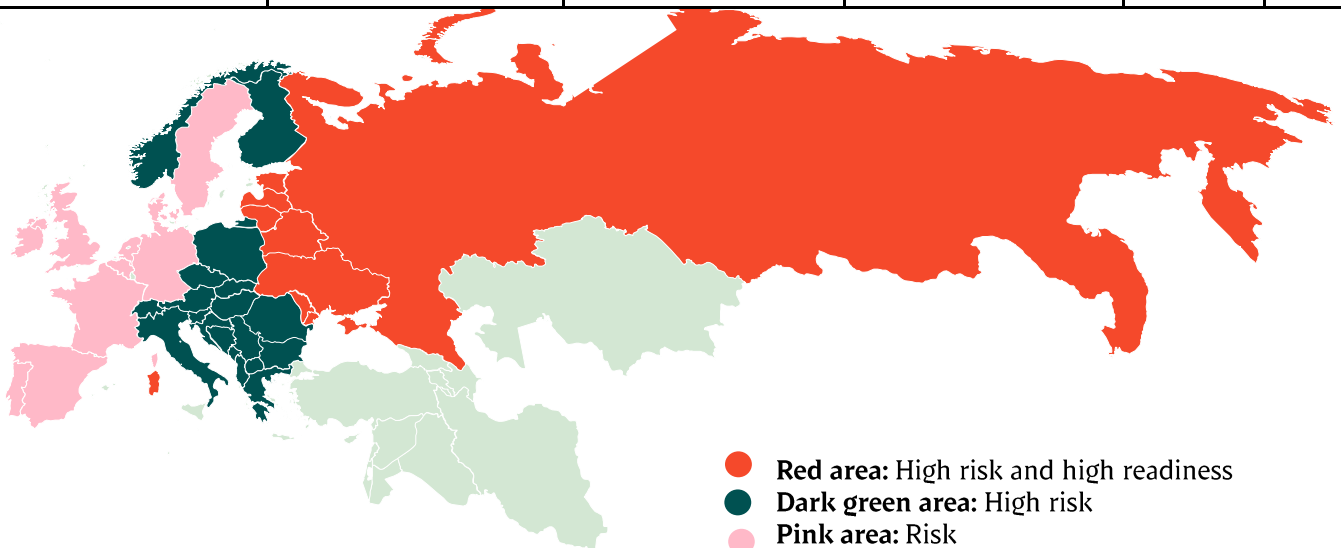

African swine fever

Period February 22th - February 28th		Year to date January 1st - February 28th		2020	
Pigs	Wild boars	Pigs	Wild boars	Pigs	Wild boars
			20		66
	6		62	3	300
	7		27	3	222
	28		614	103	3.980
			4		40
		2		23	5
28	46	231	406	1.008	848
	75		864		3.952
	7		118	19	509
	43		291	17	32
		11		15	4
				2	3
					3
	36		348		338
				1	
28	248	244	2.754	1.194	10.662

Best regards,
Danish Crown