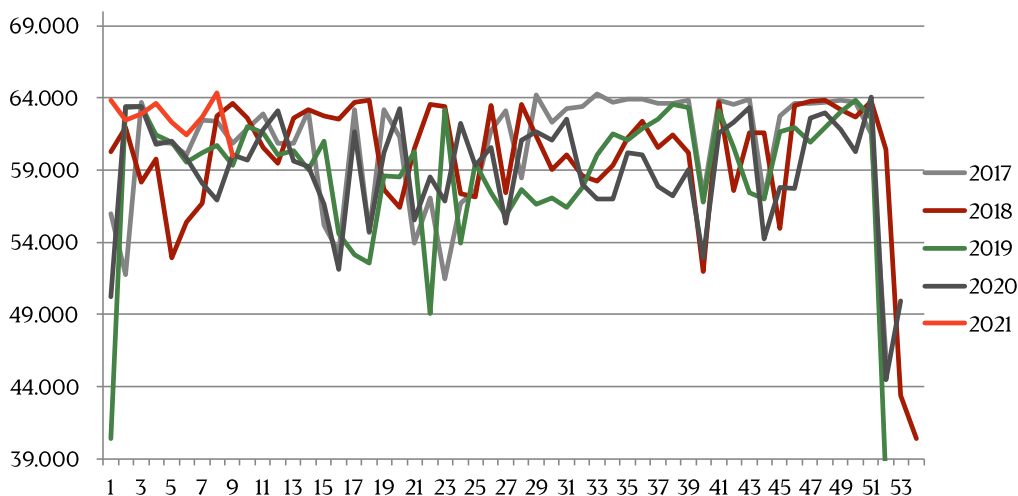

Weekly slaughtering's Danish Crown Essen

Week	2021	2020
1	63856	50.209
2	62474	63.378
3	62901	63.402
4	63648	60.747
5	62280	61.019
6	61.404	59.845
7	62.697	58.095
8	64.376	56.897
9	60.006	60.033
10		59.724
11		61.817
12		63.130
13		59.585
14		59.247
15		56.629
16		52.081
17		61.680
18		54.760
19		60.222
20		63.225
21		55.570
22		58.517
23		56.849
24		62.218
25		59.332
26		60.534

Week	2021	2020
27		55.300
28		61.076
29		61.663
30		61.043
31		62.529
32		58.016
33		56.966
34		57.021
35		60.226
36		60.086
37		57.850
38		57.241
39		59.037
40		52.913
41		61.570
42		62.290
43		63.361
44		54.244
45		57.791
46		57.701
47		62.613
48		62.997
49		61.829
50		60.254
51		64.077
52		44.436
53		49.926
Average (week)	62.627	58.921
Total (year)	563.642	3.122.801
Change (week)	6,29%	0,21%

Best regards,
Danish Crown