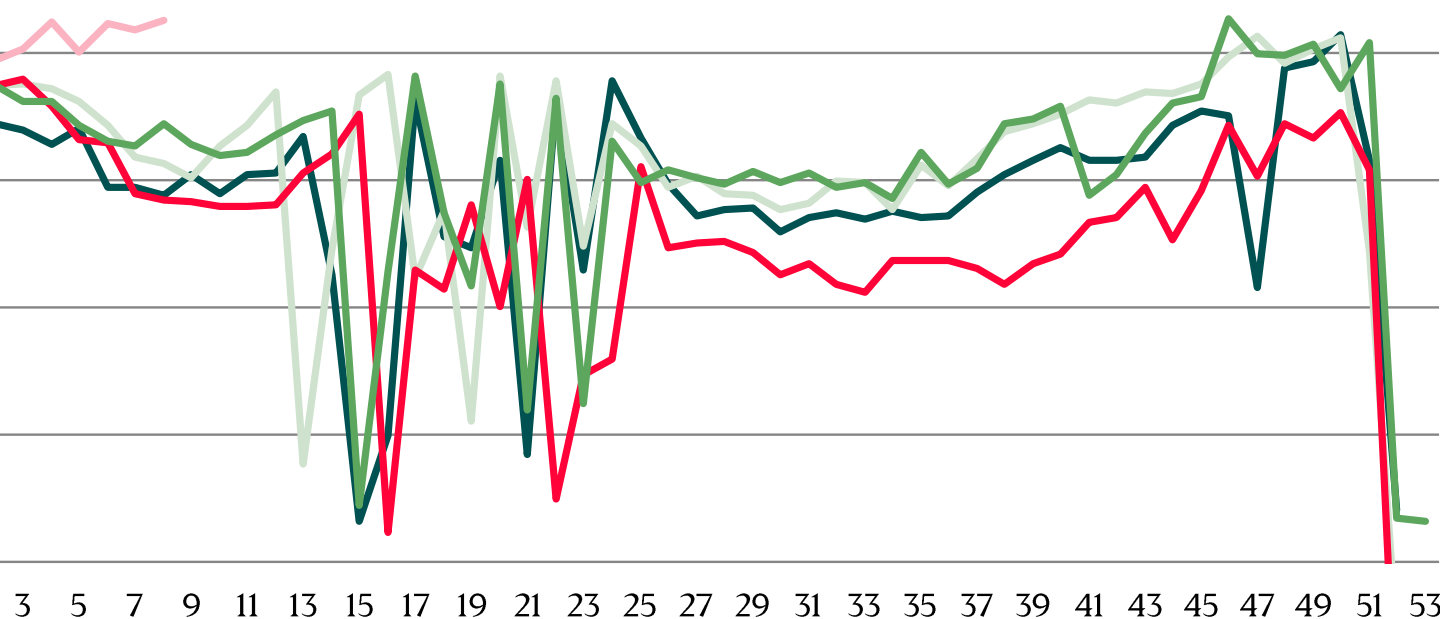

| Week | 2021 | 2020 |
|----------------|-------|-------|
| 27 | | 88,12 |
| 28 | | 88,22 |
| 29 | | 87,98 |
| 30 | | 88,33 |
| 31 | | 88,69 |
| 32 | | 88,33 |
| 33 | | 89,24 |
| 34 | | 89,22 |
| 35 | | 89,69 |
| 36 | | 89,84 |
| 37 | | 90,15 |
| 38 | | 90,37 |
| 39 | | 90,39 |
| 40 | | 90,39 |
| 41 | | 90,80 |
| 42 | | 91,54 |
| 43 | | 92,21 |
| 44 | | 92,32 |
| 45 | | 91,97 |
| 46 | | 91,46 |
| 47 | | 90,88 |
| 48 | | 90,10 |
| 49 | | 89,72 |
| 50 | | 89,49 |
| 51 | | 88,80 |
| 52 | | 89,01 |
| 53 | | 91,54 |
| Average (week) | 91,61 | 89,50 |

Best regards,

Danish Crown

Total killings Denmark (98 % of all slaughtering)

| Week | 2021 | 2020 | Week | 2021 | 2020 |
|------|---------|---------|------|------|---------|
| 1 | 381415 | 203.768 | 27 | | 331.436 |
| 2 | 377561 | 367.603 | 28 | | 328.724 |
| 3 | 382076 | 361.313 | 29 | | 333.829 |
| 4 | 392.344 | 361.348 | 30 | | 329.207 |
| 5 | 380.862 | 351.634 | 31 | | 332.989 |
| 6 | 391.853 | 345.865 | 32 | | 327.563 |
| 7 | 389.316 | 343.499 | 33 | | 329.490 |
| 8 | 392.803 | 352.385 | 34 | | 323.247 |
| 9 | | 344.474 | 35 | | 341.204 |
| 10 | | 340.237 | 36 | | 328.517 |
| 11 | | 341.090 | 37 | | 334.976 |
| 12 | | 348.230 | 38 | | 352.297 |
| 13 | | 353.750 | 39 | | 354.443 |
| 14 | | 357.739 | 40 | | 359.244 |
| 15 | | 202.219 | 41 | | 324.024 |
| 16 | | 294.576 | 42 | | 332.460 |
| 17 | | 371.519 | 43 | | 348.445 |
| 18 | | 317184 | 44 | | 360.837 |
| 19 | | 288.549 | 45 | | 363.191 |
| 20 | | 368.284 | 46 | | 394.011 |
| 21 | | 240.165 | 47 | | 380.082 |
| 22 | | 362.427 | 48 | | 379.615 |
| 23 | | 242.475 | 49 | | 383.771 |
| 24 | | 345.561 | 50 | | 366.131 |
| 25 | | 329.279 | 51 | | 384.293 |
| 26 | | 334.024 | 52 | | 197.639 |