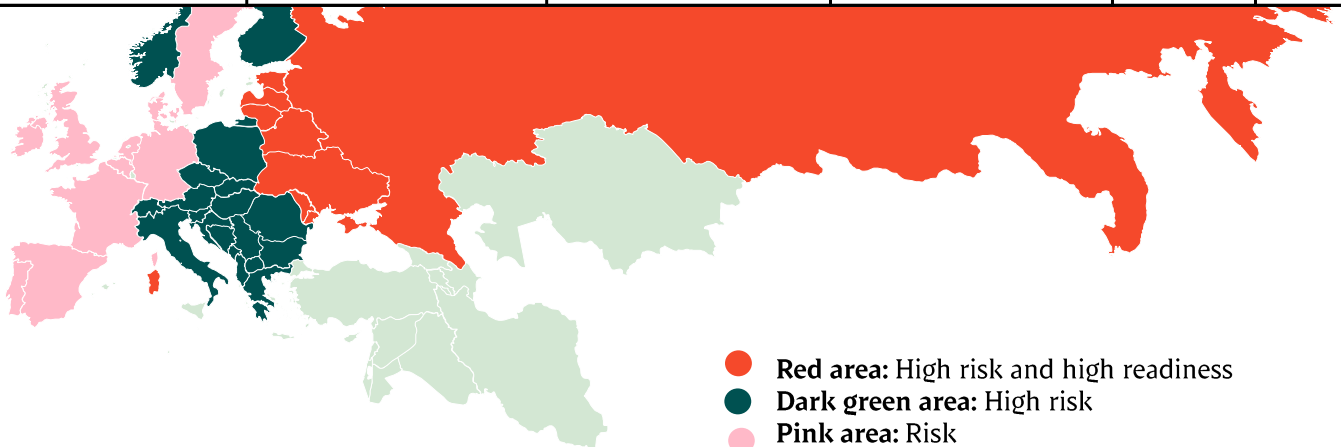

Best regards,
Danish Crown

Weekly slaughtering's Danish Crown Essen

Week	2022	2021
1	61.376	63856
2	66.279	62474
3	66.098	62901
4	61.128	63648
5	41543	62280
6	54.500	61.404
7	66.544	62.697
8	63.797	64.376
9	61.020	60.006
10	59.030	60.090
11	63.200	57.586
12	63.180	62.295
13	62.414	55.569
14	52.963	53.423
15	45.486	63.548
16	61.518	58.421
17	58.538	55.717
18	59.614	60.384
19	59.301	50.877
20	49.923	62.542
21	60.634	52.670
22	49.660	62.469
23	61.778	59.450
24	62.361	61.404
25		57.500
26	62.168	51.933

Week		2021
27	58.795	44.797
28	58.856	38.123
29	57.990	49.868
30	56.234	57.500
31	56.165	50.774
32	55.716	51.559
33	55.985	54.798
34	56.548	56.360
35	58.154	55.882
36	56.373	53.994
37	57.704	56.642
38	57.691	61.393
39	52.245	60.221
40	50.297	61.393
41	59.149	61.412
42		38.584
43		36.007
44		57.760
45		63.622
46		55.005
47		55.643
48		60.675
49		60.604
50		63.160
51		47.352
52		45.190
53		
Average (week)		56.689
Total (year)		2.947.838
Change (week)		-3,79%

Best regards,
Danish Crown

African swine fever

Period Oct. 2nd - Oct. 7th		Year to date January 1 st - Oct. 7th		2021	
Piġs	Wild boars	Piġs	Wild boars	Piġs	Wild boars
			36	1	67
	6	6	620	2	338
	5	15	205		238
	20	14	1.526	124	3.023
		4	236	1	14
		5	2	13	3
6	6	245	366	1.648	1.019
	1		478		2.568
		2	238	6	318
	1	5	458	11	1.622
1	1	97	96	33	71
		11	3	1	
2		25	4		
	4	3	1.239	4	2.431