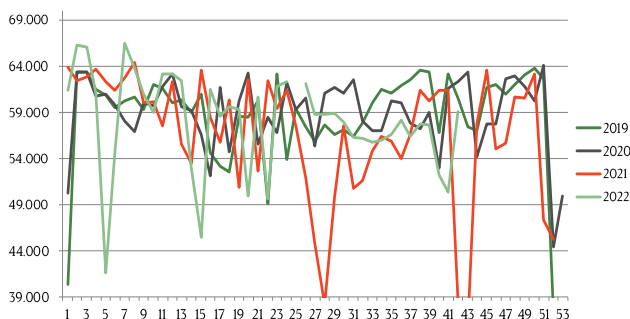

Weekly slaughtering's Danish Crown Essen

Week	2022	2021
1	61.376	63856
2	66.279	62474
3	66.098	62901
4	61.128	63648
5	41543	62280
6	54.500	61.404
7	66.544	62.697
8	63.797	64.376
9	61.020	60.006
10	59.030	60.090
11	63.200	57.586
12	63.180	62.295
13	62.414	55.569
14	52.963	53.423
15	45.486	63.548
16	61.518	58.421
17	58.538	55.717
18	59.614	60.384
19	59.301	50.877
20	49.923	62.542
21	60.634	52.670
22	49.660	62.469
23	61.778	59.450
24	62.361	61.404
25		57.500
26	62.168	51.933

Week		2021
27	58.795	44.797
28	58.856	38.123
29	57.990	49.868
30	56.234	57.500
31	56.165	50.774
32	55.716	51.559
33	55.985	54.798
34	56.548	56.360
35	58.154	55.882
36	56.373	53.994
37	57.704	56.642
38	57.691	61.393
39	52.245	60.221
40	50.297	61.393
41	59.149	61.412
42		38.584
43		36.007
44		57.760
45		63.622
46		55.005
47		55.643
48		60.675
49		60.604
50		63.160
51		47.352
52		45.190
53		
Average (week)		56.689
Total (year)		2.947.838
Change (week)		-3,79%

Best regards,
Danish Crown