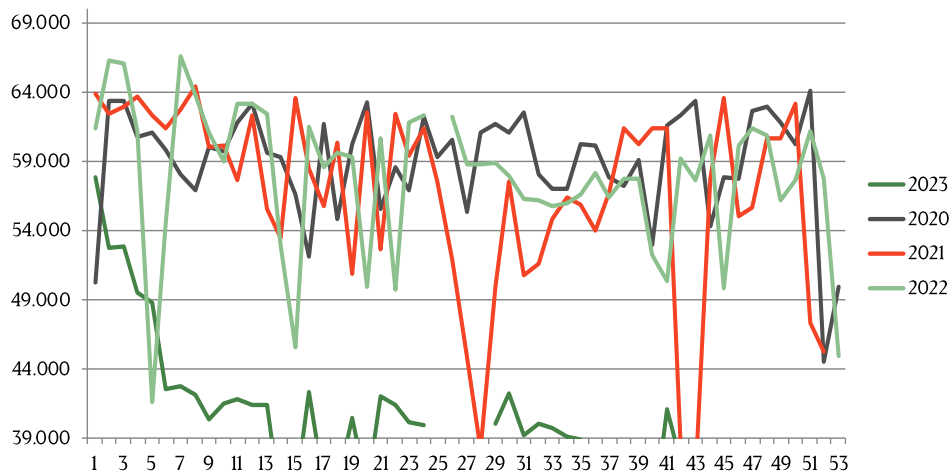

Weekly slaughtering's Danish Crown Essen

Week	2023	2022
1	57.867	61.376
2	52709	66.279
3	52844	66.098
4	49.518	61.128
5	48762	41543
6	42.464	54.500
7	42.706	66.544
8	42106	63.797
9	40341	61.020
10	41433	59.030
11	41.726	63.200
12	41.316	63.180
13	41381	62.414
14	34205	52.963
15	35043	45.486
16	42248	61.518
17	35631	58.538
18	35.664	59.614
19	40.401	59.301
20	35.179	49.923
21	41.975	60.634
22	41.390	49.660
23	40.132	61.778
24	39.901	62.361
25		
26		62.168

Week		
27		58.795
28		58.856
29	39997	57.990
30	42.192	56.234
31	39.192	56.165
32	40.034	55.716
33	39.660	55.985
34	39.096	56.548
35	38.859	58.154
36	35.620	56.373
37	37.145	57.704
38	37.378	57.691
39	38.164	52.245
40	32.749	50.297
41	41.020	59.149
42	37.240	57.650
43		60.840
44		49.755
45		60.156
46		61.330
47		60.860
48		56.192
49		57.575
50		61.188
51		57.719
52		44.890
53		
Average (week)		
Total (year)		
Change (week)		

Best regards,
Danish Crown