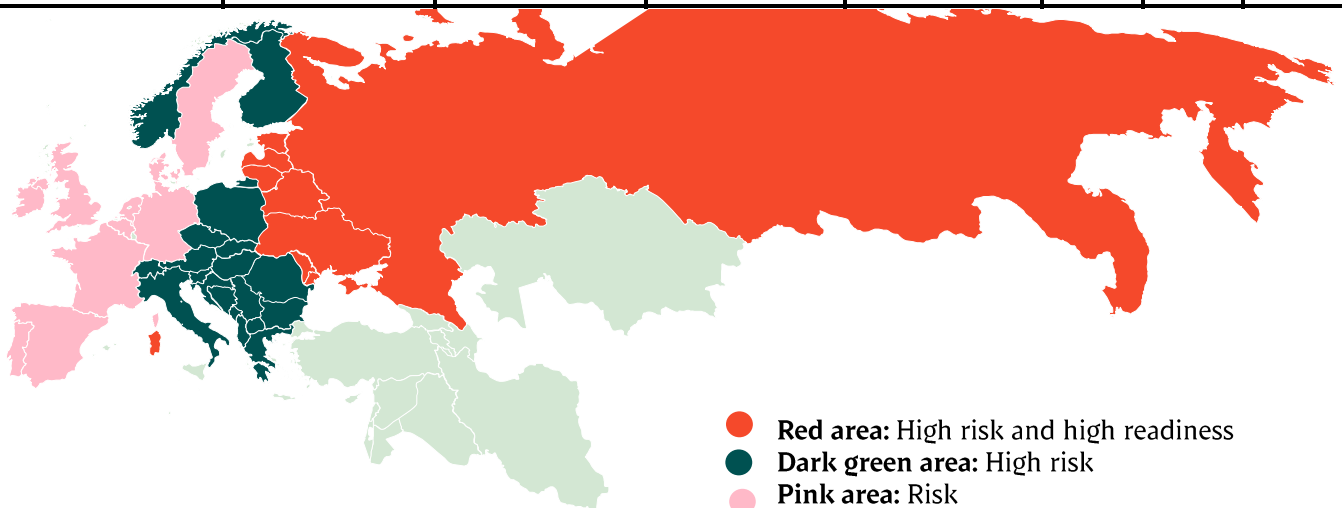

Week		
27		58.795
28		58.856
29	39997	57.990
30	42.192	56.234
31	39.192	56.165
32	40.034	55.716
33	39.660	55.985
34	39.096	56.548
35	38.859	58.154
36	35.620	56.373
37	37.145	57.704
38	37.378	57.691
39	38.164	52.245
40	32.749	50.297
41	41.020	59.149
42	37.240	57.650
43		60.840
44		49.755
45		60.156
46		61.330
47		60.860
48		56.192
49		57.575
50		61.188
51		57.719
52		44.890
53		
Average (week)		
Total (year)		
Change (week)		

Best regards,
Danish Crown

African swine fever

The EU Commission's reporting system for African swine fever for EU countries and Ukraine has been updated until 24th of July.

Country	Period		Year to date		2022		2021	
	October 7th- October 13th 2023	Wild boars	January 1st - October 13th 2023	Wild boars	Piġs	Wild boars	Piġs	Wild boars
Estonia		1	2	36		57	1	0
Latvia		5	8	568	6	913	2	3
Lithuania		3	3	311	16	302		2
Poland	1	28	30	2.335	14	2.152	124	3
Italy (Sardinia)		5	17	801	4	277	1	
Ukraine	2		19	6	7	2	13	
Czech Republic				53		1		
Romania	9	4		246	329	465	1.648	1
Hungary			695	357		550		2
Bulgaria		5	3	128	2	387	6	3
Slovakia				512	5	550	11	1
Serbia			762	198	107	146	33	
Moldova			19	6	14	3	1	
Bosnia-Hercegovina	210	1	1.355	8				
Croatia	65		1.019	9				
Nordmakedonien	7		13	32	30	9		
Kosovo			9	4				

Best regards,
Danish Crown

African swine fever outbreaks in China

Cities/Regions		
Shenyang	Harbin	Great Khinogan Mountains
Zhengzhou	Yunnan	Yulin
Lianyungang	Jinshan	Guigang
Wenzhou	Jiangxi	Chongqing
Xuancheng	Shaanxi	Bome
Wuxi	Heilongjiang	Bayi
Chuzhou	Tongzhou	Gongbo'gyamda
Jiamusi	Linfen	Urumqi
Tongling	Daitongzhuangcun	Hubei
Xilin Gol	Qianshanzhen	Shizhu
Wuhu City	Huxian	Chengmai
Jilin	Dongjiang Avenue	
Songyuan	Yongning	
Gongzhuling	Siyang	
Horgin	Jiangsu	
Hohhot	Suihua	
Yingkou	Guizhou	
Zhaotong	Sanming	
Luotian	Zhuhai	
Baojing	Jinan	
Qingyang	Jinzhou	
Wuxue	Panjin	
Sichuan	Xushui	