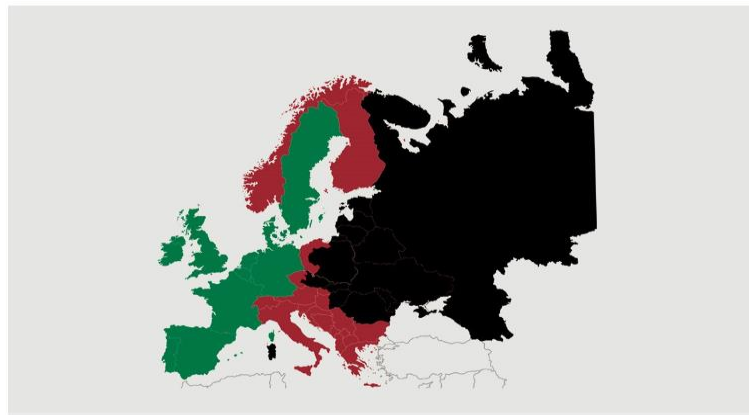

Best regards
Danish Crown

Weekly slaughtering's Danish Crown Essen

Week	2020	2019
1	50209	40.367
2	63378	63.329
3	63402	63.408
4	60747	61.468
5	61019	60.896
6	59845	59.523
7	58095	60.227
8	56897	60.695
9	60033	59.326
10	59724	62.005
11	61817	61.619
12	63130	60.030
13	59585	60.311
14	59247	59.040
15	56629	61.006
16	52081	54.587
17	61680	53.110
18	54760	52.555
19	60222	58.603
20	63225	58.518
21		60.282
22		49.073
23		63.195
24		53.936
25		59.462
26		57.454

Best regards
Danish Crown

African swine fever

The EU Commission's reporting system for African swine fever for EU countries and Ukraine has been updated until 10th of May.

Country	Period April 4 th - May 10 th		Year to date January 1 st - May 10 th		2019		2018	
	Pigs	Wild boars	Pigs	Wild boars	Pigs	Wild boars	Pigs	Wild boars
Estonia				20		80		230
Latvia		3		106	1	369	10	685
Lithuania		8	1	92	19	464	51	1.443
Poland		52	2	2.319	48	2.468	109	2.438
Italy				32	1	60	10	64
Ukraine			5	4	42	11	105	41
Czech Republic								28
Romania	7	9	233	453	1.724	683	1.163	170
Hungary		48		2.240		1.598		138
Bulgaria		2	17	306	44	165	1	5
Slovakia		14		101	11	27		
Serbia				41	18			
Moldova		2	1	28				
Belgium				3		482		161
Greece			1					
Total	7	138	260	5.745	1.908	6.407	1.449	5.403

Black area: High risk and high readiness
 Red area: High risk
 Green area: Risk

Best regards
 Danish Crown

African swine fever outbreaks in China

Cities/Regions		
Shenyang	Harbin	Great Khinogan Mountains
Zhengzhou	Yunnan	Yulin
Lianyungang	Jinshan	Guigang
Wenzhou	Jiangxi	Chongqing
Xuancheng	Shaanxi	Bome
Wuxi	Heilongjiang	Bayi
Chuzhou	Tongzhou	Gongbo'gyamda
Jiamusi	Linfen	Urumqi
Tongling	Daitongzhuangcun	Hubei
Xilin Gol	Qianshanzhen	Shizhu
Wuhu City	Huxian	Chengmai
Jilin	Dongjiang Avenue	
Songyuan	Yongning	
Gongzhuling	Siyang	
Horqin	Jiangsu	
Hohhot	Suihua	
Yingkou	Guizhou	
Zhaotong	Sanming	
Luotian	Zhuhai	
Baojing	Jinan	
Qingyang	Jinzhou	
Wuxue	Panjin	
Sichuan	Xushui	