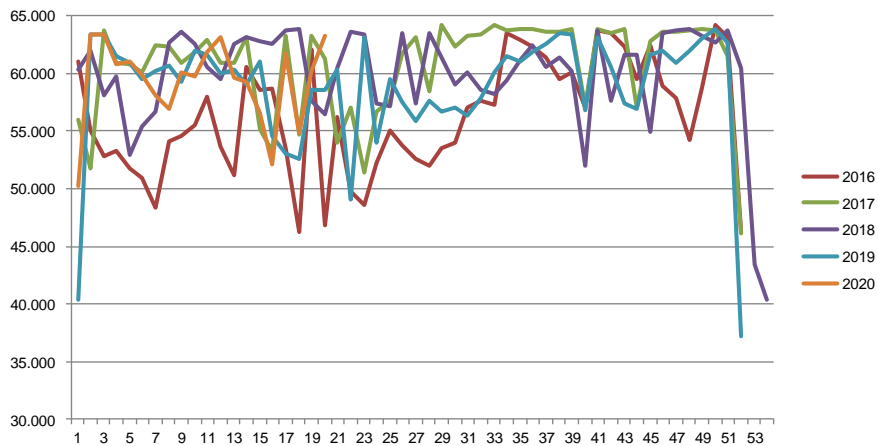

Weekly slaughtering's Danish Crown Essen

Week	2020	2019
1	50209	40.367
2	63378	63.329
3	63402	63.408
4	60747	61.468
5	61019	60.896
6	59845	59.523
7	58095	60.227
8	56897	60.695
9	60033	59.326
10	59724	62.005
11	61817	61.619
12	63130	60.030
13	59585	60.311
14	59247	59.040
15	56629	61.006
16	52081	54.587
17	61680	53.110
18	54760	52.555
19	60222	58.603
20	63225	58.518
21		60.282
22		49.073
23		63.195
24		53.936
25		59.462
26		57.454

Week	2020	2019
27		55.853
28		57.615
29		56.638
30		57.069
31		56.393
32		57.813
33		60.073
34		61.488
35		61.071
36		61.898
37		62.502
38		63.527
39		63.325
40		56.780
41		63.150
42		60.543
43		57.436
44		56.962
45		61.664
46		61.984
47		60.934
48		61.976
49		63.046
50		63.812
51		62.634
52		37.264
Average (week)	59.286	58.798
Total (year)	1.185.725	3.057.475
Change (week)	0,83%	-2,32%

Best regards
Danish Crown