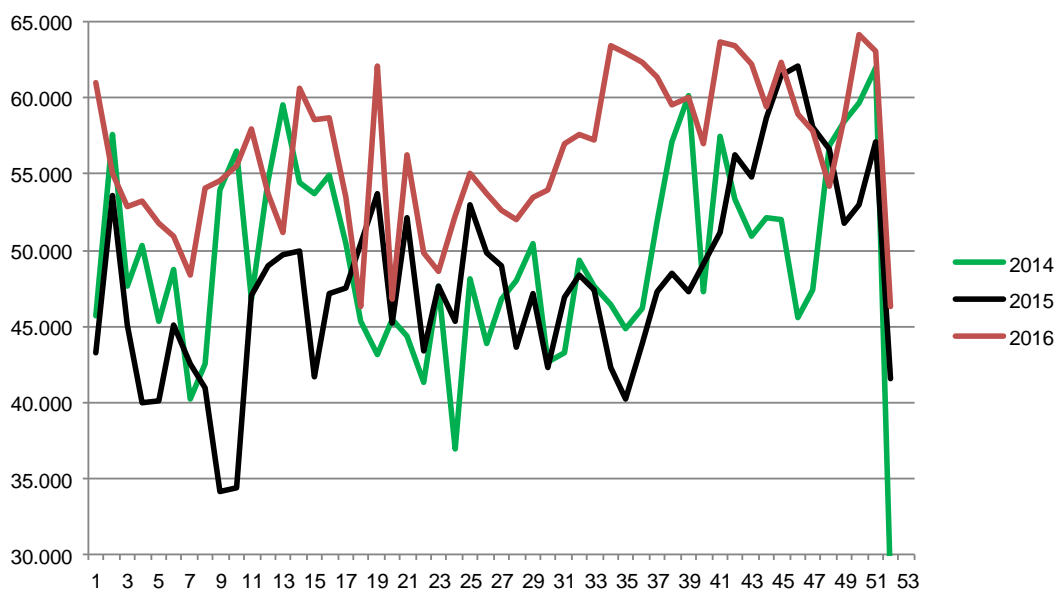

Week	2016	2015	2014
1	61.008	43.195	45.700
2	55.082	53.638	57.627
3	52.807	45.020	47.587
4	53.237	39.931	50.291
5	51.815	40.117	45.320
6	50.912	45.104	48.727
7	48.411	42.472	40.239
8	54.099	40.946	42.546
9	54.564	34.166	53.908
10	55.520	34.377	56.509
11	57.931	47.055	46.723
12	53.690	48.978	54.549
13	51.129	49.673	59.533
14	60.589	49.904	54.443
15	58.608	41.702	53.755
16	58.646	47.150	54.869
17	53.508	47.488	50.487
18	46.260	50.416	45.280
19	62.129	53.759	43.100
20	46.814	45.179	45.389
21	56.222	52.159	44.297
22	49.798	43.422	41.285
23	48.579	47.593	47.598
24	52.277	45.265	36.922
25	55.088	52.956	48.136
26	53.747	49.840	43.921

Week	2016	2015	2014
27	52.567	48.928	46.759
28	51.977	43.582	47.950
29	53.498	47.141	50.452
30	54.009	42.317	42.692
31	57.008	46.882	43.203
32	57.569	48.324	49.375
33	57.230	47.392	47.650
34	63.500	42.320	46.411
35	62.909	40.239	44.796
36	62.374	43.894	46.174
37	61.328	47.298	51.838
38	59.540	48.522	57.162
39	60.082	47.249	60.108
40	57.049	49.104	47.249
41	63.693	51.140	57.511
42	63.445	56.284	53.302
43	62.265	54.756	50.854
44	59.466	58.676	52.169
45	62.394	61.458	52.053
46	58.916	62.096	45.584
47	57.902	58.136	47.440
48	54.257	56.648	56.897
49	58.725	51.792	58.440
50	64.147	53.040	59.646
51	63.091	57.128	61.950
52	46.280	41.578	27.955
53		50.466	
Average (week)	56.302	48.073	49.315
Total (year)	2.927.691	2.497.429	2.564.361
Change (week)	17,12%	-2,52%	-5,56%

Best regards
Danish Crown