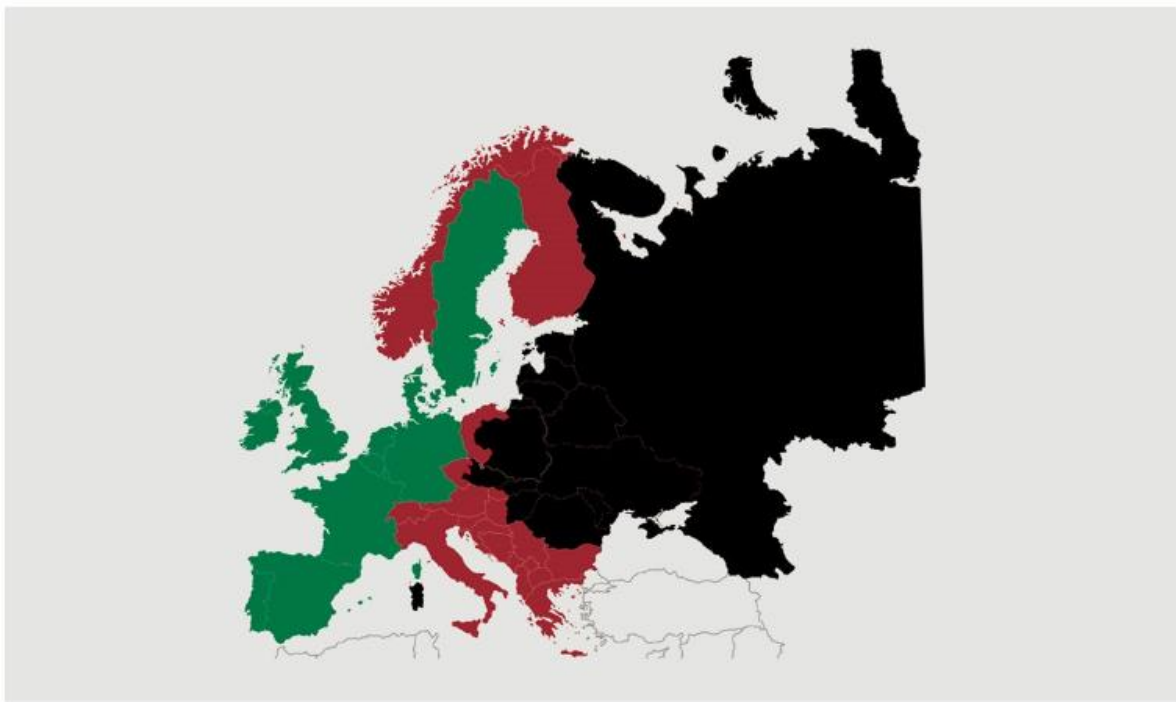

Best regards
Danish Crown

African swine fever

The EU Commission's reporting system for African swine fever for EU countries and Ukraine has been updated until 29th of July.

Country	Period July 22 nd – July 29 th		Year to date January 1 st – July 29 th	
	Pigs	Wild boars	Pigs	Wild boars
<u>Estonia</u>		3		187
<u>Latvia</u>	1	18	1	475
<u>Lithuania</u>	2	27	38	1106
<u>Poland</u>	10	35	75	1697
<u>Italy</u>			3	24
<u>Ukraine</u>	8	5	58	36
<u>Czech republic</u>				28
<u>Romania</u>	91	2	518	17
<u>Hungary</u>		3		27

Black area: High risk and high readiness

Red area: High risk

Green area: Risk

Best regards
Danish Crown