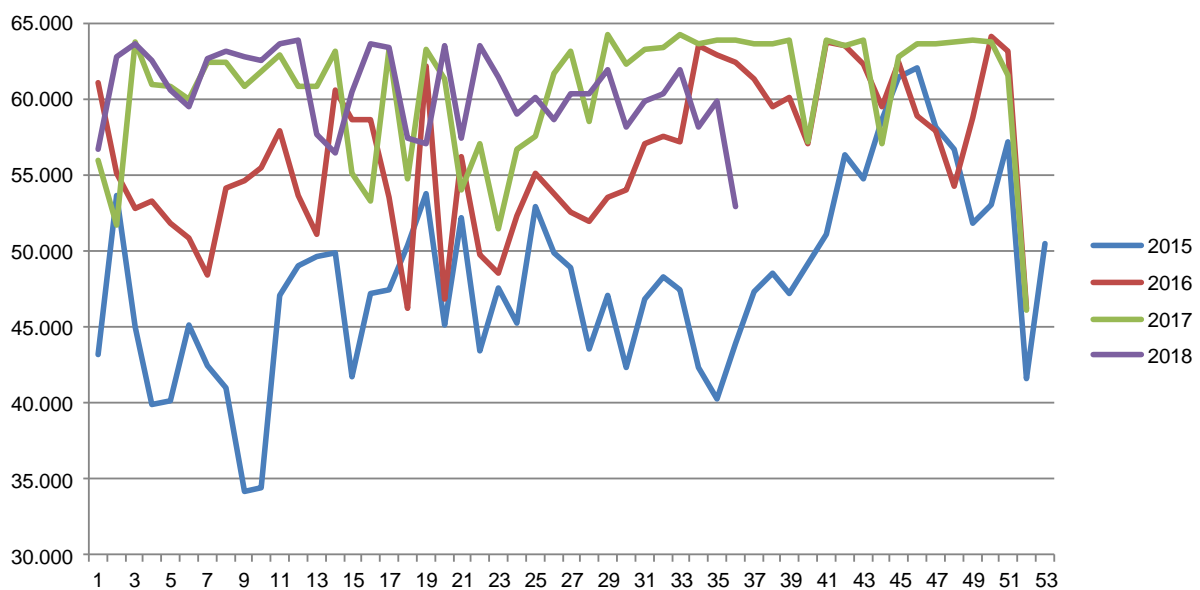

Weekly slaughtering's Danish Crown Essen

Week	2018	2017	2016
1	56.737	55.941	61.008
2	62.716	51.750	55.082
3	63.596	63.697	52.807
4	62.579	60.900	53.237
5	60.584	60.849	51.815
6	59.507	60.034	50.912
7	62.597	62.439	48.411
8	63.178	62.356	54.099
9	62.731	60.854	54.564
10	62.555	61.852	55.520
11	63.673	62.925	57.931
12	63.832	60.855	53.690
13	57.666	60.885	51.129
14	56.402	63.124	60.589
15	60.480	55.147	58.608
16	63.566	53.305	58.646
17	63.393	63.211	53.508
18	57.370	54.697	46.260
19	57.111	63.208	62.129
20	63.484	61.278	46.814
21	57.400	53.958	56.222
22	63.529	57.051	49.798
23	61.383	51.432	48.579
24	59.021	56.730	52.277
25	60.077	57.586	55.088
26	58.620	61.698	53.747

Week	2018	2017	2016
27	60.288	63.096	52.567
28	61.979	58.468	51.977
29	58.152	64.235	53.498
30	59.792	62.340	54.009
31	52.909	63.228	57.008
32		63.406	57.569
33		64.249	57.230
34		63.679	63.500
35		63.894	62.909
36		63.887	62.374
37		63.630	61.328
38		63.653	59.540
39		63.847	60.082
40		57.194	57.049
41		63.846	63.693
42		63.544	63.445
43		63.895	62.265
44		57.086	59.466
45		62.761	62.394
46		63.598	58.916
47		63.642	57.902
48		63.704	54.257
49		63.813	58.725
50		63.709	64.147
51		61.524	63.091
52		46.076	46.280
53			
Average (week)	60.545	60.649	56.302
Total (year)	1.876.907	3.153.766	2.927.691
Change (week)	-0,17%	7,72%	17,23%

Best regards
Danish Crown