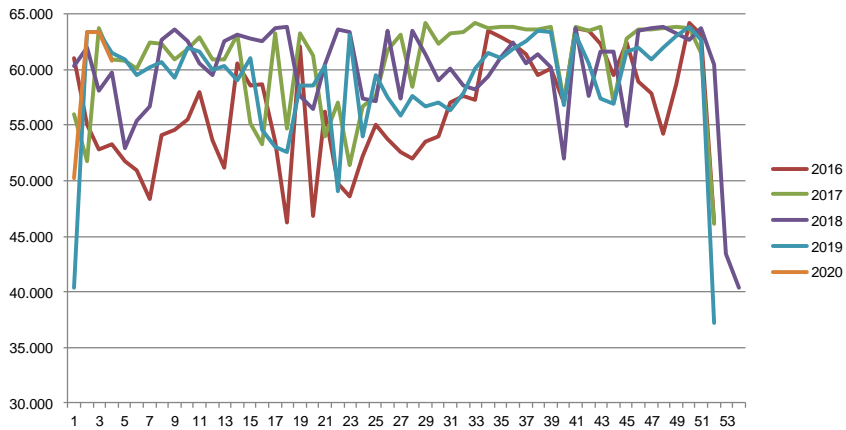

Weekly slaughtering's Danish Crown Essen

Week	2020	2019
1	50209	40.367
2	63378	63.329
3	63402	63.408
4	60747	61.468
5		60.896
6		59.523
7		60.227
8		60.695
9		59.326
10		62.005
11		61.619
12		60.030
13		60.311
14		59.040
15		61.006
16		54.587
17		53.110
18		52.555
19		58.603
20		58.518
21		60.282
22		49.073
23		63.195
24		53.936
25		59.462
26		57.454

Week	2020	2019
27		55.853
28		57.615
29		56.638
30		57.069
31		56.393
32		57.813
33		60.073
34		61.488
35		61.071
36		61.898
37		62.502
38		63.527
39		63.325
40		56.780
41		63.150
42		60.543
43		57.436
44		56.962
45		61.664
46		61.984
47		60.934
48		61.976
49		63.046
50		63.812
51		62.634
52		37.264
Average (week)	59.434	58.798
Total (year)	237.736	3.057.475
Change (week)	1,08%	-2,32%

Best regards
Danish Crown