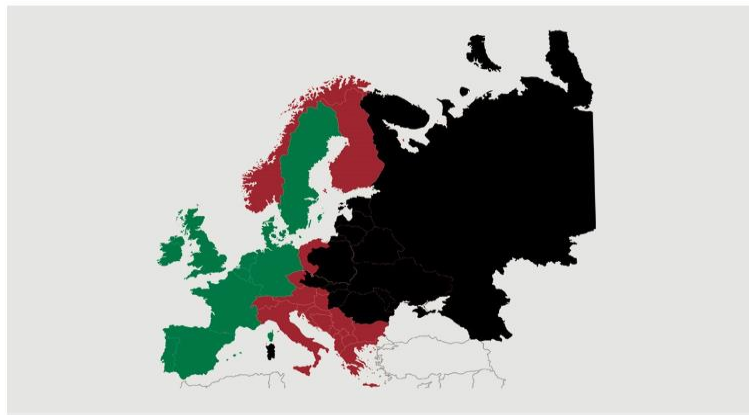

Best regards
Danish Crown

Weekly slaughtering's Danish Crown Essen

Week	2020	2019
1	50209	40.367
2	63378	63.329
3	63402	63.408
4	60747	61.468
5		60.896
6		59.523
7		60.227
8		60.695
9		59.326
10		62.005
11		61.619
12		60.030
13		60.311
14		59.040
15		61.006
16		54.587
17		53.110
18		52.555
19		58.603
20		58.518
21		60.282
22		49.073
23		63.195
24		53.936
25		59.462
26		57.454

Best regards
Danish Crown

African swine fever

The EU Commission's reporting system for African swine fever for EU countries and Ukraine has been updated until 20th of January.

Country	Period January 12 th - January 20 th		Year to date January 1 st - January 20 th		2019		2018	
	Pigs	Wild boars	Pigs	Wild boars	Pigs	Wild boars	Pigs	Wild boars
Estonia		1		4		80		230
Latvia		16		30	1	369	10	685
Lithuania		11		30	19	464	51	1.443
Poland		63		161	48	2.468	109	2.438
Italy		9		12	1	60	10	64
Ukraine	1	1	1	1	42	11	105	41
Czech Republic								28
Romania	20	42	56	86	1.724	683	1.163	170
Hungary				146		1.598		138
Bulgaria		50	5	56	44	165	1	5
Slovakia		3		7	11	27		
Serbia		6		9	18			
Belgium				1		482		161
Total	21	202	62	543	1.908	6.407	1.449	5.403

Black area: High risk and high readiness
 Red area: High risk
 Green area: Risk

Best regards
 Danish Crown

African swine fever outbreaks in China

Cities/Regions		
Shenyang	Harbin	Great Khinogan Mountains
Zhengzhou	Yunnan	Yulin
Lianyungang	Jinshan	Guigang
Wenzhou	Jiangxi	Chongqing
Xuancheng	Shaanxi	Bome
Wuxi	Heilongjiang	Bayi
Chuzhou	Tongzhou	Gongbo'gyamda
Jiamusi	Linfen	Urumqi
Tongling	Daitongzhuangcun	Hubei
Xilin Gol	Qianshanzhen	Shizhu
Wuhu City	Huxian	Chengmai
Jilin	Dongjiang Avenue	
Songyuan	Yongning	
Gongzhuling	Siyang	
Horqin	Jiangsu	
Hohhot	Suihua	
Yingkou	Guizhou	
Zhaotong	Sanming	
Luotian	Zhuhai	
Baojing	Jinan	
Qingyang	Jinzhou	
Wuxue	Panjin	
Sichuan	Xushui	