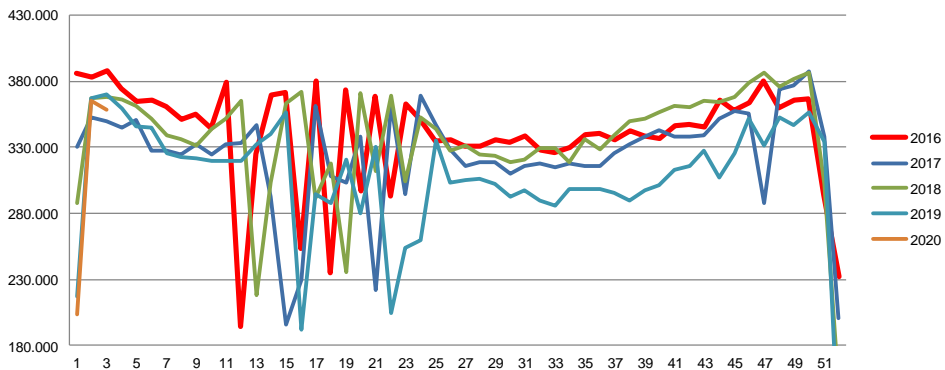

Total killings Denmark (98 % of all slaughtering's)

Week	2019	
1	203.768	217.081
2	365.456	367.355
3	358.701	369.764
4		359.584
5		346.402
6		344.954
7		325.222
8		322.618
9		321.585
10		319.738
11		319.738
12		320.260
13		332.764
14		340.529
15		356.482
16		192.065
17		295.046
18		287.427
19		320.386
20		280.362
21		330.707
22		204.819
23		253.658
24		260.157
25		335.424
26		303.516

Week	2019	
27		305.588
28		306.207
29		302.079
30		293.137
31		297.507
32		289.400
33		286.044
34		298.781
35		298.500
36		298.972
37		295.801
38		289.367
39		297.225
40		301.453
41		313.505
42		315.497
43		327.400
44		307.094
45		325.911
46		351.608
47		331.687
48		352.773
49		346.580
50		356.984
51		334.560
52		110.631
Average (week)	309.308	306.960
Total (year)	927.925	15.961.934

Best regards
Danish Crown