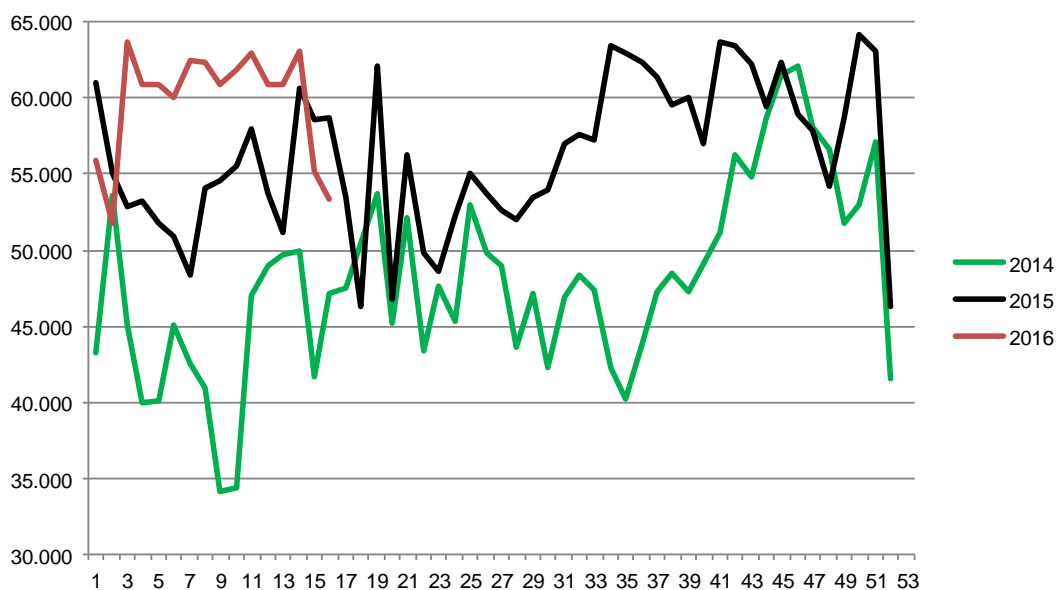

Weekly slaughtering's Danish Crown Essen

Week	2017	2016	2015
1	55.941	61.008	43.195
2	51.750	55.082	53.638
3	63.697	52.807	45.020
4	60.900	53.237	39.931
5	60.849	51.815	40.117
6	60.034	50.912	45.104
7	62.439	48.411	42.472
8	62.356	54.099	40.946
9	60.854	54.564	34.166
10	61.852	55.520	34.377
11	62.925	57.931	47.055
12	60.855	53.690	48.978
13	60.885	51.129	49.673
14	63.124	60.589	49.904
15	55.147	58.608	41.702
16	53.305	58.646	47.150
17		53.508	47.488
18		46.260	50.416
19		62.129	53.759
20		46.814	45.179
21		56.222	52.159
22		49.798	43.422
23		48.579	47.593
24		52.277	45.265
25		55.088	52.956
26		53.747	49.840

Week	2017	2016	2015
27		52.567	48.928
28		51.977	43.582
29		53.498	47.141
30		54.009	42.317
31		57.008	46.882
32		57.569	48.324
33		57.230	47.392
34		63.500	42.320
35		62.909	40.239
36		62.374	43.894
37		61.328	47.298
38		59.540	48.522
39		60.082	47.249
40		57.049	49.104
41		63.693	51.140
42		63.445	56.284
43		62.265	54.756
44		59.466	58.676
45		62.394	61.458
46		58.916	62.096
47		57.902	58.136
48		54.257	56.648
49		58.725	51.792
50		64.147	53.040
51		63.091	57.128
52		46.280	41.578
53			50.466
Average (week)	59.807	56.302	48.073
Total (year)	956.913	2.927.691	2.497.429
Change (week)	6,23%	17,12%	-2,52%

Best regards
Danish Crown