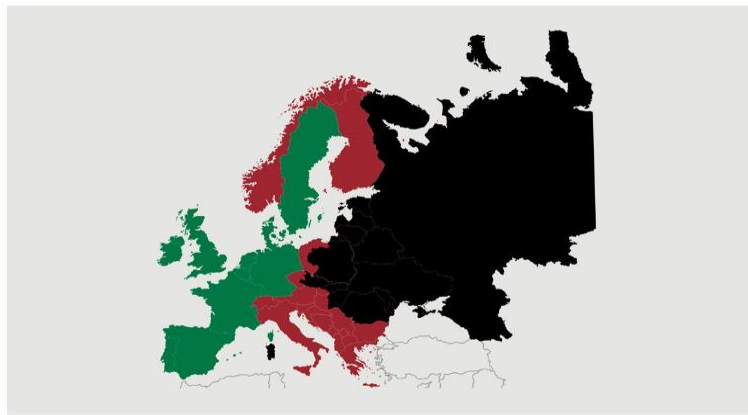

Best regards
Danish Crown

Weekly slaughtering's Danish Crown Essen

Week	2020	2019
1	50209	40.367
2	63378	63.329
3	63402	63.408
4	60747	61.468
5	61019	60.896
6	59845	59.523
7	58095	60.227
8	56897	60.695
9	60033	59.326
10	59724	62.005
11	61817	61.619
12	63130	60.030
13	59585	60.311
14	59247	59.040
15	56629	61.006
16	52081	54.587
17	61680	53.110
18	54760	52.555
19	60222	58.603
20	63225	58.518
21	55570	60.282
22		49.073
23		63.195
24		53.936
25		59.462
26		57.454

Best regards
Danish Crown

African swine fever

The EU Commission's reporting system for African swine fever for EU countries and Ukraine has been updated until 17th of May.

Country	Period May 11 th - May 17 th		Year to date January 1 st - May 17 th		2019		2018	
	Pigs	Wild boars	Pigs	Wild boars	Pigs	Wild boars	Pigs	Wild boars
Estonia		1		21		80		230
Latvia		5		111	1	369	10	685
Lithuania		4	1	96	19	464	51	1.443
Poland		76	2	2.395	48	2.468	109	2.438
Italy				32	1	60	10	64
Ukraine			5	4	42	11	105	41
Czech Republic								28
Romania	14	15	247	468	1.724	683	1.163	170
Hungary		184		2.424		1.598		138
Bulgaria		13	17	319	44	165	1	5
Slovakia		5		106	11	27		
Serbia				41	18			
Moldova			1	28				
Belgium				3		482		161
Greece			1					
Total	14	303	274	6.048	1.908	6.407	1.449	5.403

Black area: High risk and high readiness
 Red area: High risk
 Green area: Risk

Best regards
 Danish Crown

African swine fever outbreaks in China

Cities/Regions		
Shenyang	Harbin	Great Khinogan Mountains
Zhengzhou	Yunnan	Yulin
Lianyungang	Jinshan	Guigang
Wenzhou	Jiangxi	Chongqing
Xuancheng	Shaanxi	Bome
Wuxi	Heilongjiang	Bayi
Chuzhou	Tongzhou	Gongbo'gyamda
Jiamusi	Linfen	Urumqi
Tongling	Daitongzhuangcun	Hubei
Xilin Gol	Qianshanzhen	Shizhu
Wuhu City	Huxian	Chengmai
Jilin	Dongjiang Avenue	
Songyuan	Yongning	
Gongzhuling	Siyang	
Horqin	Jiangsu	
Hohhot	Suihua	
Yingkou	Guizhou	
Zhaotong	Sanming	
Luotian	Zhuhai	
Baojing	Jinan	
Qingyang	Jinzhou	
Wuxue	Panjin	
Sichuan	Xushui	