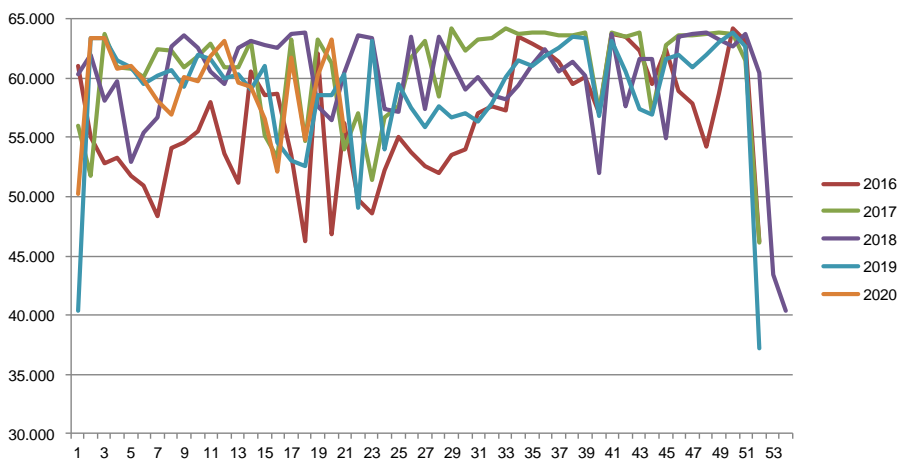

Weekly slaughtering's Danish Crown Essen

Week	2020	2019
1	50209	40.367
2	63378	63.329
3	63402	63.408
4	60747	61.468
5	61019	60.896
6	59845	59.523
7	58095	60.227
8	56897	60.695
9	60033	59.326
10	59724	62.005
11	61817	61.619
12	63130	60.030
13	59585	60.311
14	59247	59.040
15	56629	61.006
16	52081	54.587
17	61680	53.110
18	54760	52.555
19	60222	58.603
20	63225	58.518
21	55570	60.282
22		49.073
23		63.195
24		53.936
25		59.462
26		57.454

Week	2020	2019
27		55.853
28		57.615
29		56.638
30		57.069
31		56.393
32		57.813
33		60.073
34		61.488
35		61.071
36		61.898
37		62.502
38		63.527
39		63.325
40		56.780
41		63.150
42		60.543
43		57.436
44		56.962
45		61.664
46		61.984
47		60.934
48		61.976
49		63.046
50		63.812
51		62.634
52		37.264
Average (week)	59.109	58.798
Total (year)	1.241.295	3.057.475
Change (week)	0,53%	-2,32%

Best regards
Danish Crown