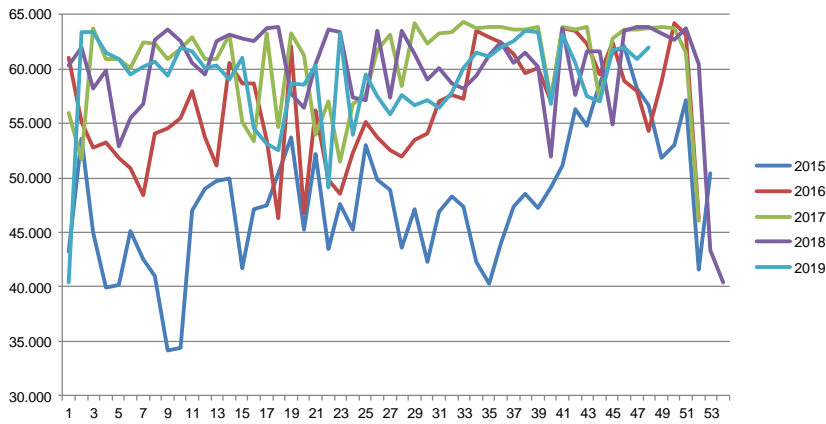

Weekly slaughtering's Danish Crown Essen

Week	2019	2018
1	40.367	56.737
2	63.329	62.716
3	63.408	63.596
4	61.468	62.579
5	60.896	60.584
6	59.523	59.507
7	60.227	62.597
8	60.695	63.178
9	59.326	62.731
10	62.005	62.555
11	61.619	63.673
12	60.030	63.832
13	60.311	57.666
14	59.040	56.402
15	61.006	60.480
16	54.587	63.566
17	53.110	63.393
18	52.555	57.370
19	58.603	57.111
20	58.518	63.484
21	60.282	57.400
22	49.073	63.529
23	63.195	61.383
24	53.936	59.021
25	59.462	60.077
26	57.454	58.620

Week	2019	2018
27	55.853	60.288
28	57.615	61.979
29	56.638	58.152
30	57.069	59.792
31	56.393	52.909
32	57.813	55.428
33	60.073	58.217
34	61.488	59.343
35	61.071	61.192
36	61.898	62.419
37	62.502	60.560
38	63.527	61.439
39	63.325	60.210
40	56.780	51.964
41	63.150	63.697
42	60.543	57.580
43	57.436	61.566
44	56.962	54.946
45	61.664	63.462
46	61.984	63.786
47	60.934	63.817
48	61.976	63.222
49		62.646
50		63.754
51		60.394
52		43.394
53		
Average (week)	58.973	60.191
Total (year)	2.830.719	3.129.943
Change (week)	-2,02%	-0,76%

Best regards
Danish Crown