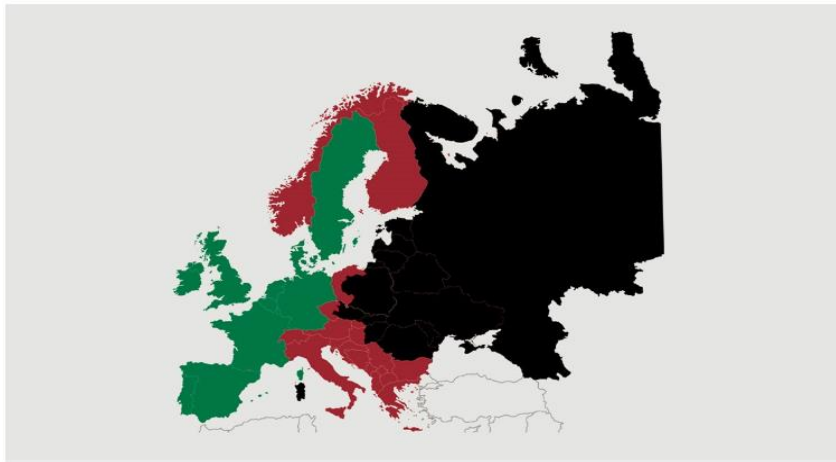

## Weekly slaughtering's Danish Crown Essen

Week	2019	2018
1	40.367	56.737
2	63.329	62.716
3	63.408	63.596
4	61.468	62.579
5	60.896	60.584
6	59.523	59.507
7	60.227	62.597
8	60.695	63.178
9	59.326	62.731
10	62.005	62.555
11	61.619	63.673
12	60.030	63.832
13	60.311	57.666
14	59.040	56.402
15	61.006	60.480
16	54.587	63.566
17	53.110	63.393
18	52.555	57.370
19	58.603	57.111
20	58.518	63.484
21	60.282	57.400
22	49.073	63.529
23	63.195	61.383
24	53.936	59.021
25	59.462	60.077
26	57.454	58.620

Best regards  
Danish Crown

## African swine fever

The EU Commission's reporting system for African swine fever for EU countries and Ukraine has been updated until 24<sup>th</sup> of November.

Country	Period November 17 <sup>th</sup> - November 24 <sup>th</sup>		Year to date January 1 <sup>st</sup> – November 24 <sup>th</sup>		2018	
	Pigs	Wild boars	Pigs	Wild boars	Pigs	Wild boars
Estonia				75		230
Latvia		11	1	324	10	685
Lithuania		1	19	428	51	1.443
Poland		54	48	2.019	109	2.438
Italy		4	1	33	10	64
Ukraine	1		41	11	105	41
Czech Republic						28
Romania	28	20	1.637	598	1.163	170
Hungary				1.337		138
Bulgaria		17	41	111	1	5
Slovakia		1	11	18		
Serbia			18			
Belgium		1		481		161
<b>Total</b>	<b>29</b>	<b>109</b>	<b>1.817</b>	<b>5.435</b>	<b>1.449</b>	<b>5.403</b>