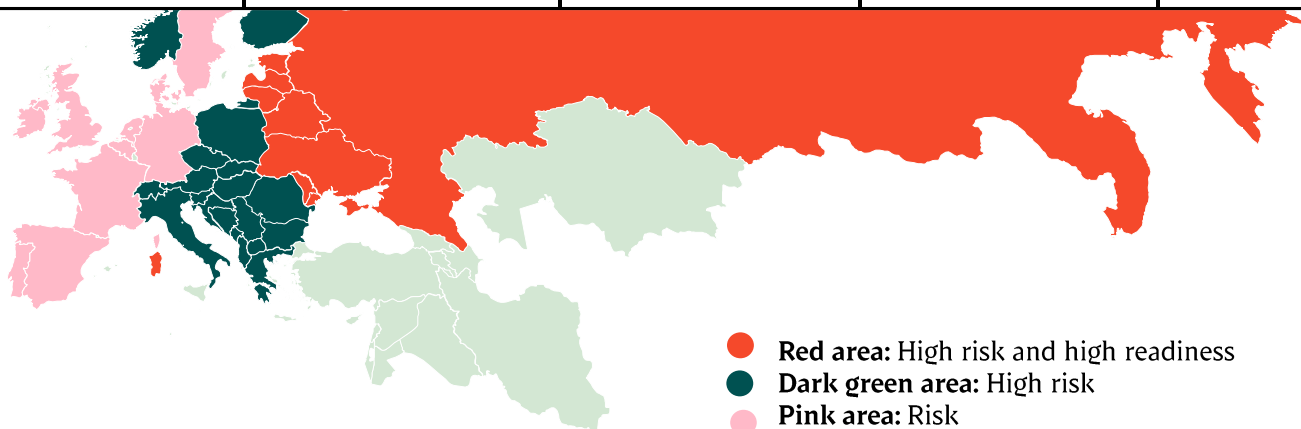

African swine fever

Period April 19th - May 1st		Year to date January 1st - May 1st		2020	
Piġs	Wild boars	Piġs	Wild boars	Piġs	W bo
	1		26		6
	6		95	3	30
	1		46	3	22
13	177	14	1.355	103	3.9
	1		5		4
1	1	5	1	23	5
53	79	418	651	1.008	84
	227		1.901		3.9
	7		157	19	50
	157		872	17	
1	70	33	71	15	
				2	
					3
	51		647		33
				1	
68	778	470	5.827	1.194	10.

Best regards,
Danish Crown