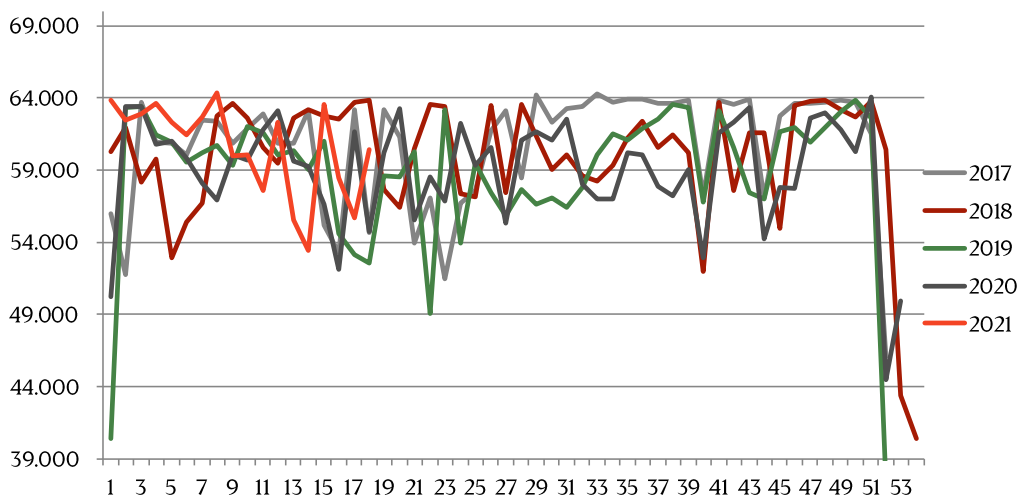

Weekly slaughtering's Danish Crown Essen

Week	2021	2020
1	63856	50.209
2	62474	63.378
3	62901	63.402
4	63648	60.747
5	62280	61.019
6	61.404	59.845
7	62.697	58.095
8	64.376	56.897
9	60.006	60.033
10	60.090	59.724
11	57.586	61.817
12	62.295	63.130
13	55.569	59.585
14	53.423	59.247
15	63.548	56.629
16	58.421	52.081
17	55.717	61.680
18	60.384	54.760
19		60.222
20		63.225
21		55.570
22		58.517
23		56.849
24		62.218
25		59.332
26		60.534

Week	2021	2020
27		55.300
28		61.076
29		61.663
30		61.043
31		62.529
32		58.016
33		56.966
34		57.021
35		60.226
36		60.086
37		57.850
38		57.241
39		59.037
40		52.913
41		61.570
42		62.290
43		63.361
44		54.244
45		57.791
46		57.701
47		62.613
48		62.997
49		61.829
50		60.254
51		64.077
52		44.436
53		49.926
Average (week)	60.593	58.921
Total (year)	1.090.675	3.122.801
Change (week)	2,84%	0,21%

Best regards,
Danish Crown