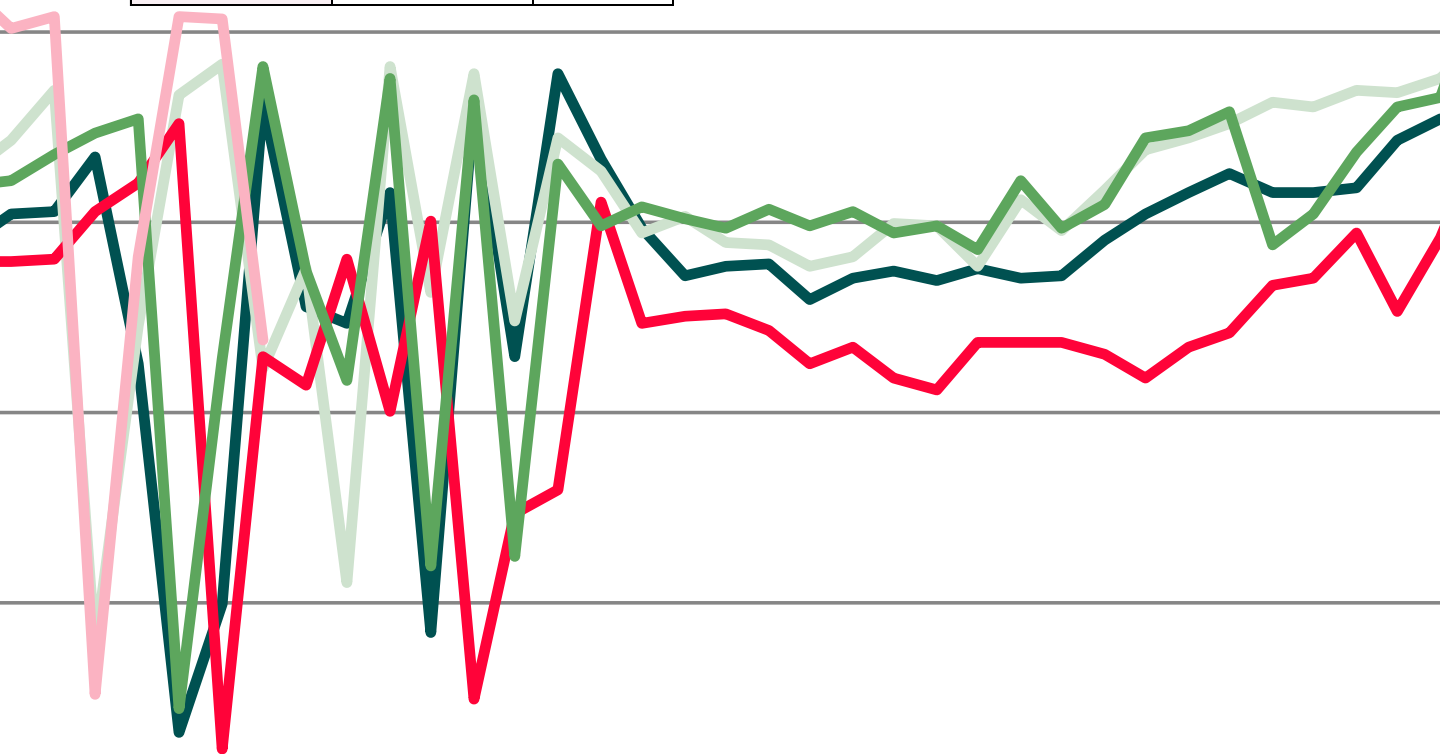

Total killings Denmark (98 % of all slaughtering)

Week	2021	2020
1	381415	203.768
2	377561	367.603
3	382076	361.313
4	392.344	361.348
5	380.862	351.634
6	391.853	345.865
7	389.316	343.499
8	392.803	352.385
9	380.154	344.474
10	391.261	340.237
11	381.022	341.090
12	384.207	348.230
13	206385	353.750
14	321.475	357.739
15	384.550	202.219
16	383.531	294.576
17	299.260	371.519
18		317184
19		288.549
20		368.284
21		240.165
22		362.427
23		242.475
24		345.561
25		329.279
26		334.024

Week	2021	2020
27		331.436
28		328.724
29		333.829
30		329.207
31		332.989
32		327.563
33		329.490
34		323.247
35		341.204
36		328.517
37		334.976
38		352.297
39		354.443
40		359.244
41		324.024
42		332.460
43		348.445
44		360.837
45		363.191
46		394.011
47		380.082