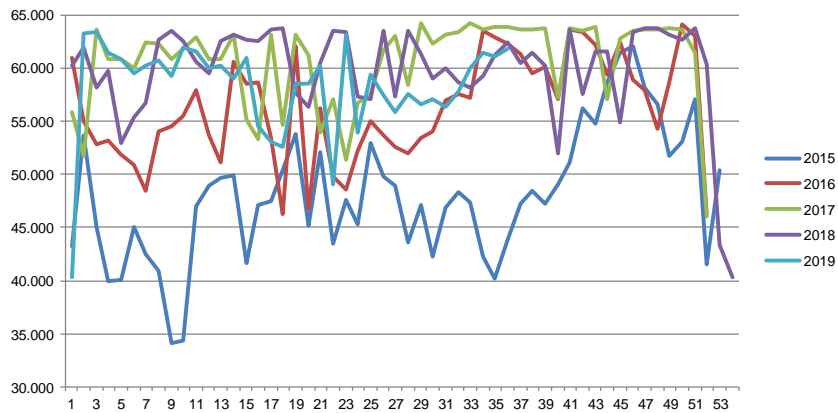

Weekly slaughtering's Danish Crown Essen

Week	2019	2018
1	40.367	56.737
2	63.329	62.716
3	63.408	63.596
4	61.468	62.579
5	60.896	60.584
6	59.523	59.507
7	60.227	62.597
8	60.695	63.178
9	59.326	62.731
10	62.005	62.555
11	61.619	63.673
12	60.030	63.832
13	60.311	57.666
14	59.040	56.402
15	61.006	60.480
16	54.587	63.566
17	53.110	63.393
18	52.555	57.370
19	58.603	57.111
20	58.518	63.484
21	60.282	57.400
22	49.073	63.529
23	63.195	61.383
24	53.936	59.021
25	59.462	60.077
26	57.454	58.620

Week	2019	2018
27	55.853	60.288
28	57.615	61.979
29	56.638	58.152
30	57.069	59.792
31	56.393	52.909
32	57.813	55.428
33	60.073	58.217
34	61.488	59.343
35	61.071	61.192
36	61.898	62.419
37		60.560
38		61.439
39		60.210
40		51.964
41		63.697
42		57.580
43		61.566
44		54.946
45		63.462
46		63.786
47		63.817
48		63.222
49		62.646
50		63.754
51		60.394
52		43.394
53		
Average (week)	58.332	60.191
Total (year)	2.099.936	3.129.943
Change (week)	-3,09%	-0,76%

Best regards
Danish Crown