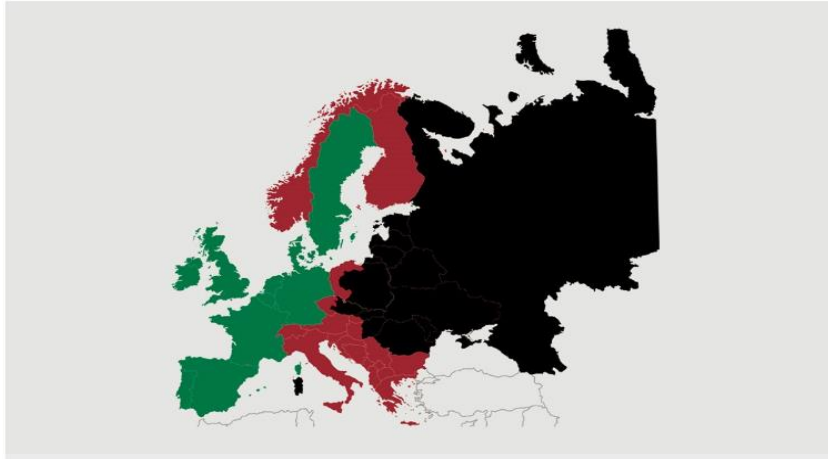

Best regards
Danish Crown

Weekly slaughtering's Danish Crown Essen

Week	2019	2018
1	40.367	56.737
2	63.329	62.716
3	63.408	63.596
4	61.468	62.579
5	60.896	60.584
6	59.523	59.507
7	60.227	62.597
8	60.695	63.178
9	59.326	62.731
10	62.005	62.555
11	61.619	63.673
12	60.030	63.832
13	60.311	57.666
14	59.040	56.402
15	61.006	60.480
16	54.587	63.566
17	53.110	63.393
18	52.555	57.370
19	58.603	57.111
20	58.518	63.484
21	60.282	57.400
22	49.073	63.529
23	63.195	61.383
24	53.936	59.021
25	59.462	60.077
26	57.454	58.620

Best regards
Danish Crown

African swine fever

The EU Commission's reporting system for African swine fever for EU countries and Ukraine has been updated until 12th of September

Country	Period		Year to date		2018	
	August 27 th - September 1 st		January 1 st - September 1 st		Svin	Vildsvin
	Pigs	Wild boars	Pigs	Wild boars		
Estonia		1		60		230
Latvia		4	1	229	10	685
Lithuania		16	15	349	51	1.443
Poland	1	30	45	1.632	109	2.438
Italy			1	26	10	64
Ukraine			33	10	105	41
Czech Republic						28
Romania	110	28	1.223	433	1.163	170
Hungary		19		866		138
Bulgaria	2	5	35	54	1	5
Slovakia		1	11	4		
Serbia	13		17			
Belgium				479		161
Total	126	104	1.381	4.142	1.449	5.403

Black area: High risk and high readiness

Red area: High risk

Green area: Risk

Best regards
Danish Crown

African swine fever outbreaks in China

Cities/Regions		
Shenyang	Harbin	Great Khinogan Mountains
Zhengzhou	Yunnan	Yulin
Lianyungang	Jinshan	Guigang
Wenzhou	Jiangxi	Chongqing
Xuancheng	Shaanxi	Bome
Wuxi	Heilongjiang	Bayi
Chuzhou	Tongzhou	Gongbo'gyamda
Jiamusi	Linfen	Urumqi
Tongling	Daitongzhuangcun	Hubei
Xilin Gol	Qianshanzhen	Shizhu
Wuhu City	Huxian	Chengmai
Jilin	Dongjiang Avenue	
Songyuan	Yongning	
Gongzhuling	Siyang	
Horqin	Jiangsu	
Hohhot	Suihua	
Yingkou	Guizhou	
Zhaotong	Sanming	
Luotian	Zhuhai	
Baojing	Jinan	
Qingyang	Jinzhou	
Wuxue	Panjin	
Sichuan	Xushui	