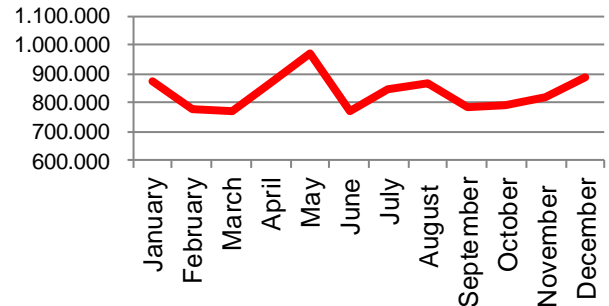

Export of live pigs (piglets and slaughter pigs)

2013	Piglets	Slaughter pigs	Total
January	839.326	34.441	873.767
February	742.740	34.587	777.327
March	739.713	31.589	771.302
April	826.781	43.370	870.151
May	932.584	41.265	973.849
June	735.081	34.073	769.154
July	809.992	35.134	845.126
August	840.720	29.182	869.902
September	741.928	42.670	784.598
October	761.399	30.768	792.167
November	784.945	35.289	820.234
December	856.177	30.324	886.501
Total	9.611.386	422.692	10.034.078

Total - 2013

2014	Piglets	Slaughter pigs	Total
January	879.272	40.370	919.642
February	839.091	29.707	868.798
March	859.317	33.347	892.664
April	849.646	35.314	884.960
May	1.042.982	39.777	1.082.759
June	862.440	33.065	895.505
July	886.856	34.849	921.705
August	935.636	28.867	964.503
September	932.699	27.132	959.831
October	1.010.323	38.487	1.048.810
November	803.924	35.285	839.209
December	977.146	24.598	1.001.744
Total	10.879.332	400.798	11.280.130