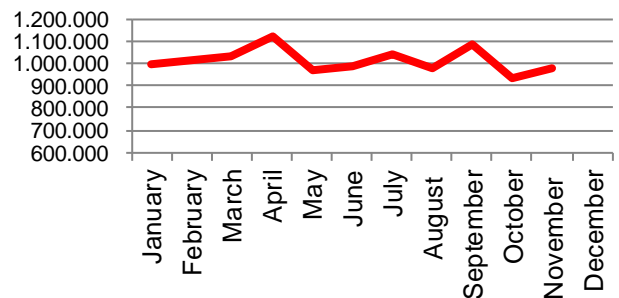

Total - 2015

Best regards
Danish Crown