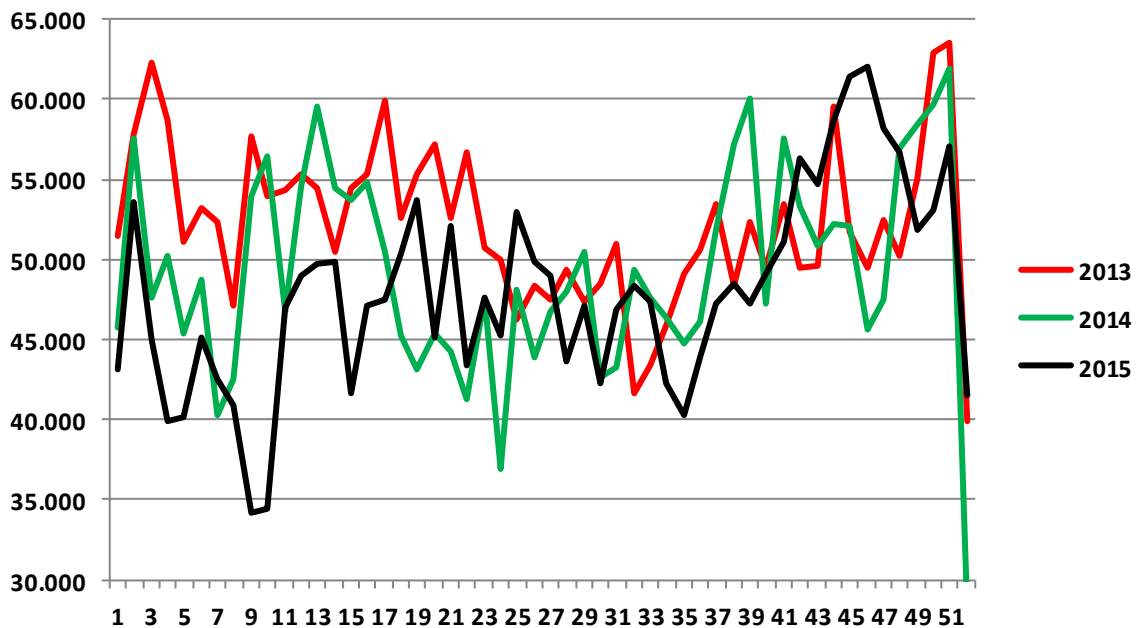

Weekly slaughtering's DC Essen

Week	2015	2014	2013
1	43.195	45.700	51.481
2	53.638	57.627	57.799
3	45.020	47.587	62.331
4	39.931	50.291	58.742
5	40.117	45.320	51.074
6	45.104	48.727	53.260
7	42.472	40.239	52.320
8	40.946	42.546	47.144
9	34.166	53.908	57.725
10	34.377	56.509	54.005
11	47.055	46.723	54.279
12	48.978	54.549	55.306
13	49.673	59.533	54.415
14	49.904	54.443	50.519
15	41.702	53.755	54.494
16	47.150	54.869	55.346
17	47.488	50.487	59.974
18	50.416	45.280	52.590
19	53.759	43.100	55.300
20	45.179	45.389	57.156
21	52.159	44.297	52.598
22	43.422	41.285	56.678
23	47.593	47.598	50.674
24	45.265	36.922	49.927
25	52.956	48.136	46.242
26	49.840	43.921	48.402

Week	2015	2014	2013
27	48.928	46.759	47.544
28	43.582	47.950	49.305
29	47.141	50.452	47.391
30	42.317	42.692	48.548
31	46.882	43.203	50.971
32	48.324	49.375	41.604
33	47.392	47.650	43.434
34	42.320	46.411	45.829
35	40.239	44.796	49.166
36	43.894	46.174	50.567
37	47.298	51.838	53.526
38	48.522	57.162	48.316
39	47.249	60.108	52.297
40	49.104	47.249	49.514
41	51.140	57.511	53.457
42	56.284	53.302	49.536
43	54.756	50.854	49.605
44	58.676	52.169	59.573
45	61.458	52.053	51.696
46	62.096	45.584	49.496
47	58.136	47.440	52.499
48	56.648	56.897	50.273
49	51.792	58.440	55.114
50	53.040	59.646	62.904
51	57.128	61.950	63.497
52	41.578	27.955	39.892
53	50.466		
Average (week)	48.073	49.315	52.218
Total (year)	2.497.429	2.564.361	2.715.335

Danish Crown