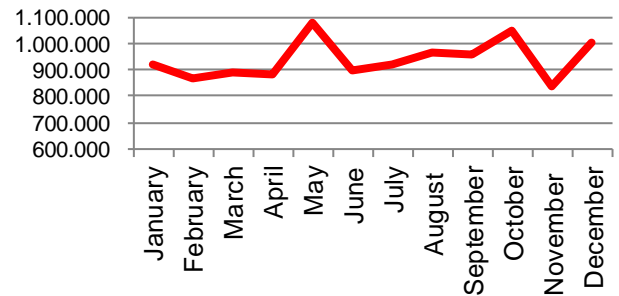

Total - 2014

2015	Piglets	Slaughter pigs	Total
January	962.172	32.252	994.424
February	976.858	36.996	1.013.854
March	996.913	34.920	1.031.833
April	1.090.112	29.954	1.120.066
May	947.452	22.402	969.854
June	954.462	31.475	985.937
July	1.019.331	24.209	1.043.540
August	955.796	26.483	982.279
September	1.055.464	28.311	1.083.775
October	905.318	24.772	930.090
November	958.461	18.991	977.452
December			
Total	10.822.339	310.765	11.133.104