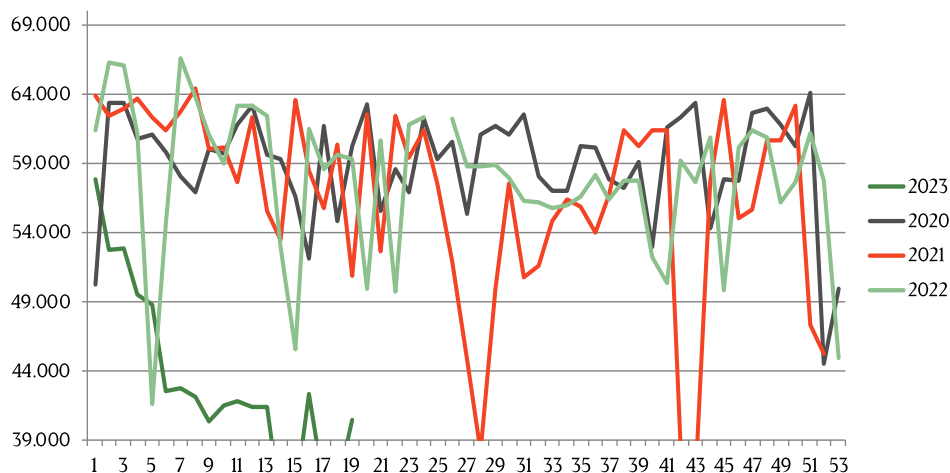

Weekly slaughtering's Danish Crown Essen

Week	2023	2022
1	57.867	61.376
2	52709	66.279
3	52844	66.098
4	49.518	61.128
5	48762	41543
6	42.464	54.500
7	42.706	66.544
8	42106	63.797
9	40341	61.020
10	41433	59.030
11	41.726	63.200
12	41.316	63.180
13	41381	62.414
14	34205	52.963
15	35043	45.486
16	42248	61.518
17	35631	58.538
18	35.664	59.614
19	40.401	59.301
20		49.923
21		60.634
22		49.660
23		61.778
24		62.361
25		
26		62.168

Week		
27		58.795
28		58.856
29		57.990
30		56.234
31		56.165
32		55.716
33		55.985
34		56.548
35		58.154
36		56.373
37		57.704
38		57.691
39		52.245
40		50.297
41		59.149
42		57.650
43		60.840
44		49.755
45		60.156
46		61.330
47		60.860
48		56.192
49		57.575
50		61.188
51		57.719
52		44.890
53		
Average (week)		
Total (year)		
Change (week)		

Best regards,
Danish Crown