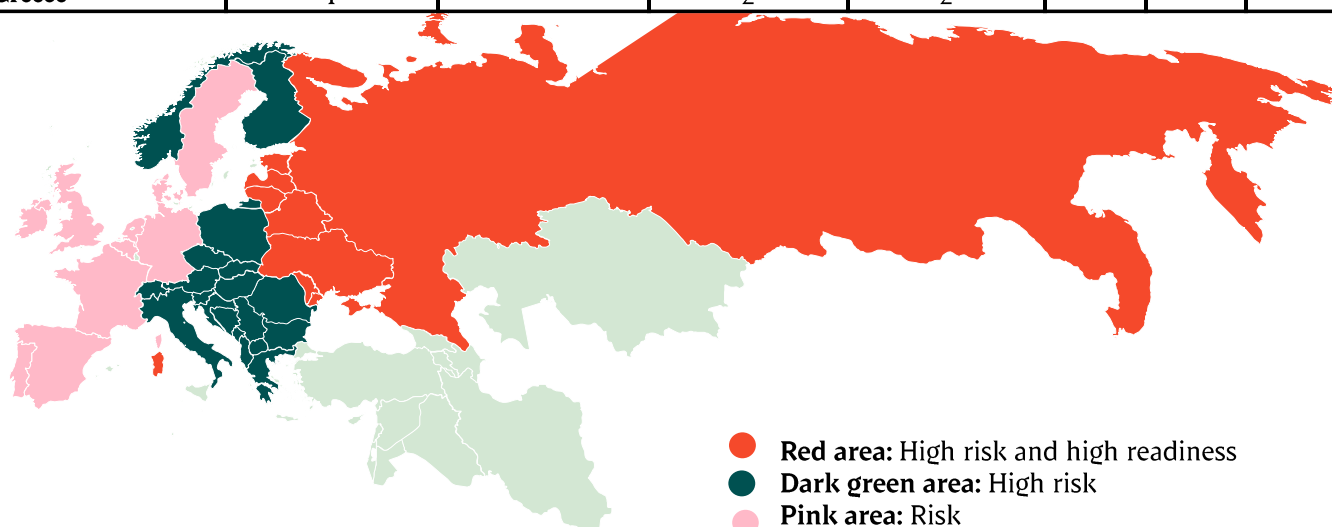

Week		
27		58.795
28		58.856
29		57.990
30		56.234
31		56.165
32		55.716
33		55.985
34		56.548
35		58.154
36		56.373
37		57.704
38		57.691
39		52.245
40		50.297
41		59.149
42		57.650
43		60.840
44		49.755
45		60.156
46		61.330
47		60.860
48		56.192
49		57.575
50		61.188
51		57.719
52		44.890
53		
Average (week)		
Total (year)		
Change (week)		

Best regards,
Danish Crown

African swine fever

The EU Commission's reporting system for African swine fever for EU countries and Ukraine has been updated until 24th of July.

Country	Period April 29th- May 19th 2023		Year to date January 1 st - May 19th		2022		2021	
	Pigs	Wild boars	Pigs	Wild boars	Pigs	Wild boars	Pigs	Wild boars
Estonia				20		57	1	0
Latvia		13		156	6	913	2	3
Lithuania		21		148	16	302		2
Poland		259	1	1.554	14	2.152	124	3
Italy (Sardinia)	1	91	2	489	4	277	1	
Ukraine	1	2	3	5	7	2	13	
Czech Republic		6		16		1		
Romania	7	15	76	202	329	465	1.648	1
Hungary		35		275		550		2
Bulgaria		5		120	2	387	6	3
Slovakia		64		401	5	550	11	1
Serbia	39	13	86	165	107	146	33	
Moldova			15	6	14	3	1	
Nordmakedonien		1		13	30	9		
Belgium								
Germany		31	1	603	3	1.628	4	2
Greece	1		2	2				

Best regards,

Danish Crown

African swine fever outbreaks in China

Cities/Regions		
Shenyang	Harbin	Great Khinogan Mountains
Zhengzhou	Yunnan	Yulin
Lianyungang	Jinshan	Guigang
Wenzhou	Jiangxi	Chongqing
Xuancheng	Shaanxi	Bome
Wuxi	Heilongjiang	Bayi
Chuzhou	Tongzhou	Gongbo'gyamda
Jiamusi	Linfen	Urumqi
Tongling	Daitongzhuangcun	Hubei
Xilin Gol	Qianshanzhen	Shizhu
Wuhu City	Huxian	Chengmai
Jilin	Dongjiang Avenue	
Songyuan	Yongning	
Gongzhuling	Siyang	
Horgin	Jiangsu	
Hohhot	Suihua	
Yingkou	Guizhou	
Zhaotong	Sanming	
Luotian	Zhuhai	
Baojing	Jinan	
Qingyang	Jinzhou	
Wuxue	Panjin	
Sichuan	Xushui	