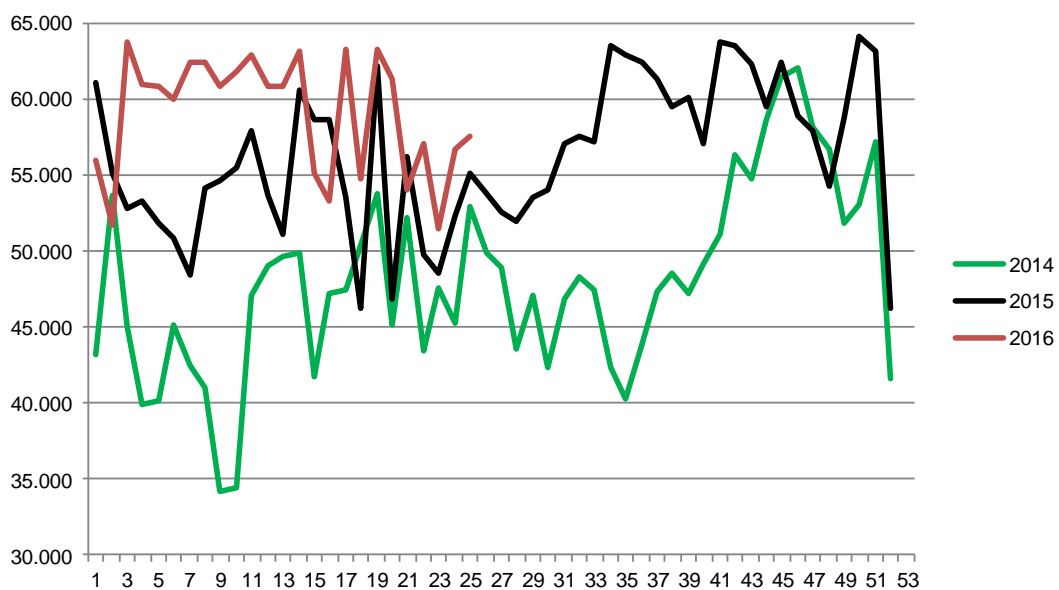

Weekly slaughtering's Danish Crown Essen

Week	2017	2016	2015
1	55.941	61.008	43.195
2	51.750	55.082	53.638
3	63.697	52.807	45.020
4	60.900	53.237	39.931
5	60.849	51.815	40.117
6	60.034	50.912	45.104
7	62.439	48.411	42.472
8	62.356	54.099	40.946
9	60.854	54.564	34.166
10	61.852	55.520	34.377
11	62.925	57.931	47.055
12	60.855	53.690	48.978
13	60.885	51.129	49.673
14	63.124	60.589	49.904
15	55.147	58.608	41.702
16	53.305	58.646	47.150
17	63.211	53.508	47.488
18	54.697	46.260	50.416
19	63.208	62.129	53.759
20	61.278	46.814	45.179
21	53.958	56.222	52.159
22	57.051	49.798	43.422
23	51.432	48.579	47.593
24	56.730	52.277	45.265
25	57.586	55.088	52.956
26		53.747	49.840

Week	2017	2016	2015
27		52.567	48.928
28		51.977	43.582
29		53.498	47.141
30		54.009	42.317
31		57.008	46.882
32		57.569	48.324
33		57.230	47.392
34		63.500	42.320
35		62.909	40.239
36		62.374	43.894
37		61.328	47.298
38		59.540	48.522
39		60.082	47.249
40		57.049	49.104
41		63.693	51.140
42		63.445	56.284
43		62.265	54.756
44		59.466	58.676
45		62.394	61.458
46		58.916	62.096
47		57.902	58.136
48		54.257	56.648
49		58.725	51.792
50		64.147	53.040
51		63.091	57.128
52		46.280	41.578
53			50.466
Average (week)	59.043	56.302	48.073
Total (year)	1.476.064	2.927.691	2.497.429
Change (week)	4,87%	17,12%	-2,52%

Best regards
Danish Crown