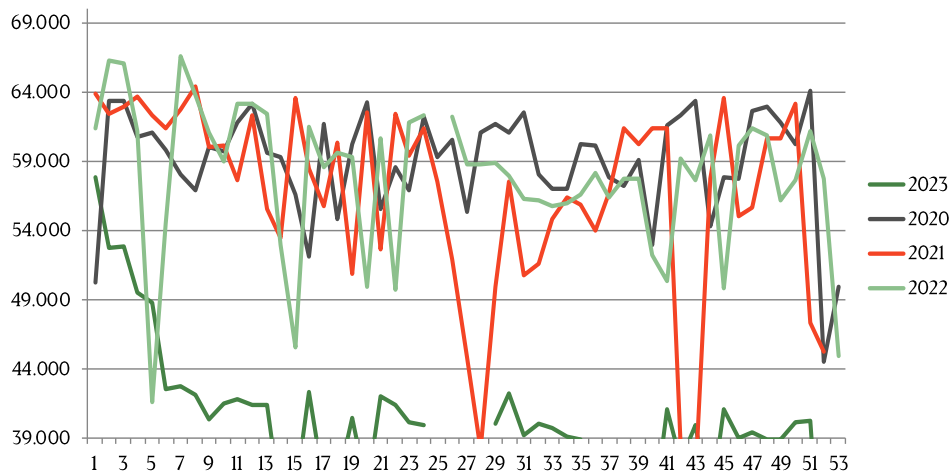

Weekly slaughtering's Danish Crown Essen

Week	2024	2023
1	33.508	57.867
2	39.696	52709
3	39.963	52844
4	40.949	49.518
5	40.523	48762
6	51.122	42.464
7	51.181	42.706
8	51.721	42106
9	51.663	40341
10	50.959	41433
11	52.025	41.726
12	52.015	41.316
13	44.149	41381
14	43.431	34205
15	53.283	35043
16	54.081	42248
17	56.088	35631
18	47.023	35.664
19	47.125	40.401
20	58.496	35.179
21	44.650	41.975
22	56.827	41.390
23	56.158	40.132
24	56.648	39.901
25	54.839	
26	54.503	

Week		
27	57.656	
28	54.305	
29	54.413	39997
30	53.827	42.192
31	55.107	39.192
32	51.698	40.034
33	56.257	39.660
34	56.773	39.096
35	57.174	38.859
36	57.174	35.620
37	55.645	37.145
38	55.782	37.378
39		38.164
40	49.061	32.749
41	57.674	41.020
42	60.918	37.240
43	60.261	39.895
44	50.052	33.918
45	60.734	41.021
46	62.336	38.912
47	61.883	39.347
48	61.592	38.856
49	61.556	38.879
50		40.133
51		40248
52		26.124
53		
Average (week)		
Total (year)		
Change (week)		

Best regards,
Danish Crown