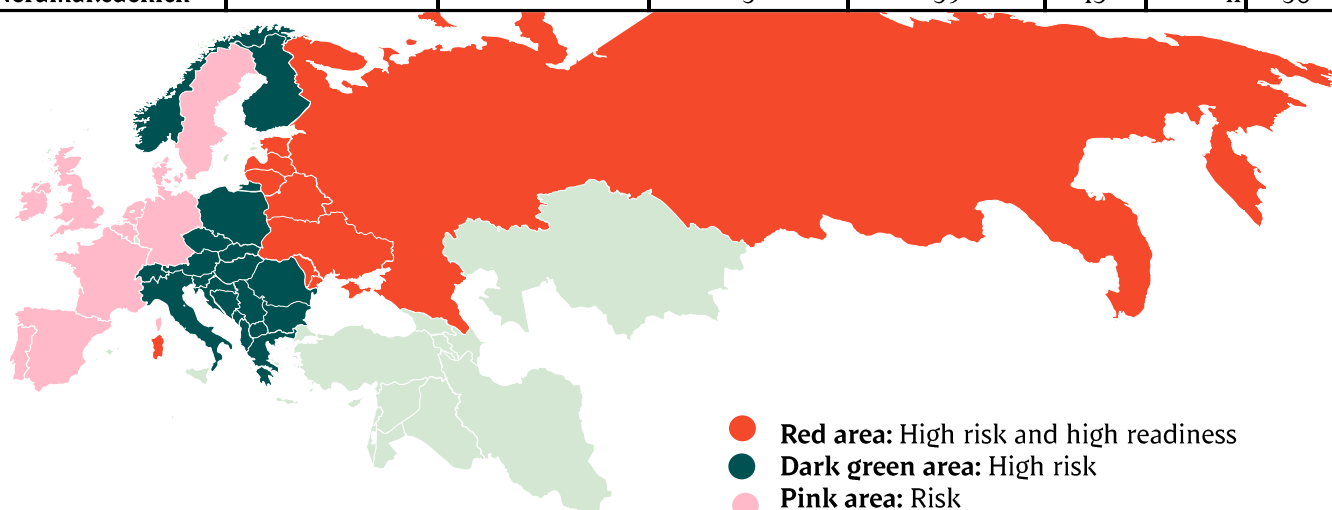

Week		
27	57.656	
28	54.305	
29	54.413	39997
30	53.827	42.192
31	55.107	39.192
32	51.698	40.034
33	56.257	39.660
34	56.773	39.096
35	57.174	38.859
36	57.174	35.620
37	55.645	37.145
38	55.782	37.378
39		38.164
40	49.061	32.749
41	57.674	41.020
42	60.918	37.240
43	60.261	39.895
44	50.052	33.918
45	60.734	41.021
46	62.336	38.912
47	61.883	39.347
48	61.592	38.856
49	61.556	38.879
50		40.133
51		40248
52		26.124
53		
<b>Average (week)</b>		
<b>Total (year)</b>		
<b>Change (week)</b>		

## African swine fever

The EU Commission's reporting system for African swine fever for EU countries and Ukraine has been updated until 24<sup>th</sup> of July.

Country	Period		Year to date		2023		2022	
	Nov. 28th - Nov. 4 dec. 2024	Wild boars	Jan.1st - Dec. 4th 2024	Wild boars	Piġs	Wild boars	Piġs	Wild boars
Estonia		1		24	2	53		
Latvia		42	7	850	8	730	6	9
Lithuania		20	8	514	3	439	16	3
Poland		63	44	1.889	30	2.744	14	2
Italy (Sardinia)		6	31	1.172	17	1.047	4	2
Ukraine			67	13	37	9	7	
Czech Republic				27		56		
Romania	5	13	199	150	740	292	329	4
Hungary		19		376		407		5
Bulgaria		5	1	462	3	322	2	3
Slovakia		7	1	139		546	5	5
Serbia	1	2	293	92	991	213	107	1
Moldova			11	6	19			
Montenegro				1		6	14	
Bosnia-Hercegovina			33	37	1.508	22		
Croatia			6	37	1.124	11		
Nordmakedonien			3	39	15	41	30	