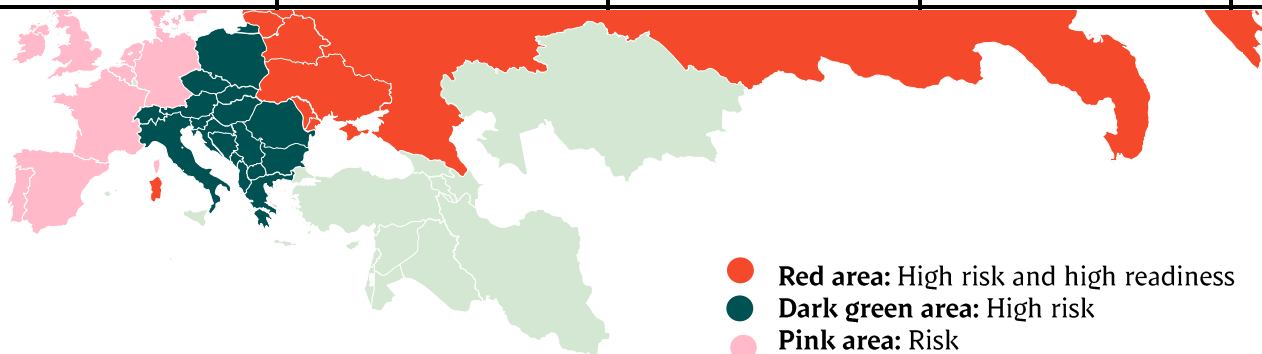

Best regards,
Danish Crown

Total killings Denmark (98 % of all slaughtering)

Week	2023	2022	Week	2023	2022
1	327.208	370017	27	251353	346.976
2	334.785	412.711	28	251.801	340.950
3	339.861	391.763	29	250.353	
4	342.823	391.586	30	256.281	331.824
5	335.876	394.179	31	261.268	335.756
6	326.686	382.366	32	259.387	333.279
7	306.676	379.879	33	256.385	334.547
8	315.066	389.319	34	262.859	330.280
9	301192	372.327	35	267.714	321.125
10	304.322	353.142	36	254.002	311.214
11	295.416	383.511	37	259.382	311.887
12	315.105	375.829	38	278.798	330.563
13	309.608	376.696	39	270.901	322452
14	178.632	372.324	40	281.681	338.879
15	242.033	206.975	41	279026	334.441
16	296.528	293.993	42	269.820	325.189
17	307.310	372.483	43	290.769	339.028
18	185.636	371.227	44	282407	342.172
19	291.673	297.833	45	278.410	329.261
20	179.053	378.549	46	287.258	339.167
21	295.803	249.061	47	302.123	333.531
22	233.718	361.462	48	296.753	345.047
23	229.817	273.384	49	303.152	356.279
24			50	297.166	334.355
25	276.329		51		288.904
26	256.539	342.337	52		236.903
			53		
			Average (week)		
			Total (year)		

Best regards,
Danish Crown

Weekly slaughtering's Danish Crown Essen

Week	2023	2022
1	57.867	61.376
2	52709	66.279
3	52844	66.098
4	49.518	61.128
5	48762	41543
6	42.464	54.500
7	42.706	66.544
8	42106	63.797
9	40341	61.020
10	41433	59.030
11	41.726	63.200
12	41.316	63.180
13	41381	62.414
14	34205	52.963
15	35043	45.486
16	42248	61.518
17	35631	58.538
18	35.664	59.614
19	40.401	59.301
20	35.179	49.923
21	41.975	60.634
22	41.390	49.660
23	40.132	61.778
24	39.901	62.361
25		
26		62.168

Best regards,
Danish Crown

African swine fever

Period		Year to date		2023
December 9th- December 16 2023		January 1st - December 16th 2023		2023
Pigs	Wild boars	Pigs	Wild boars	Pigs
	3	2	52	
	23	8	713	6
	24	3	424	16
	42	30	2.659	14
	22	17	964	4
	1	35	8	7
			55	
4	8	737	283	329
			395	
	27	3	303	2
	2		537	5
		977	204	107
		19	6	14
22	6	1.508	22	
		1.124	10	
		15	36	30
		9	4	