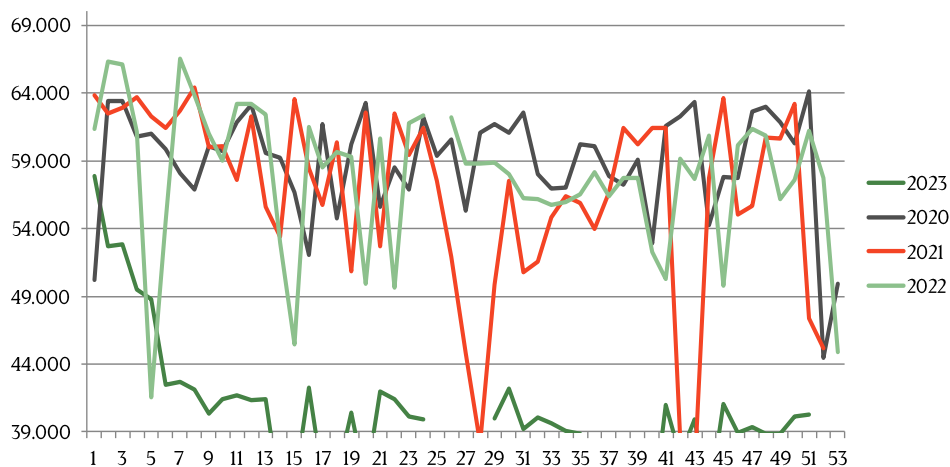

Weekly slaughtering's Danish Crown Essen

Week	2023	2022
1	57.867	61.376
2	52709	66.279
3	52844	66.098
4	49.518	61.128
5	48762	41543
6	42.464	54.500
7	42.706	66.544
8	42106	63.797
9	40341	61.020
10	41433	59.030
11	41.726	63.200
12	41.316	63.180
13	41381	62.414
14	34205	52.963
15	35043	45.486
16	42248	61.518
17	35631	58.538
18	35.664	59.614
19	40.401	59.301
20	35.179	49.923
21	41.975	60.634
22	41.390	49.660
23	40.132	61.778
24	39.901	62.361
25		
26		62.168

Week		
27		58.795
28		58.856
29	39997	57.990
30	42.192	56.234
31	39.192	56.165
32	40.034	55.716
33	39.660	55.985
34	39.096	56.548
35	38.859	58.154
36	35.620	56.373
37	37.145	57.704
38	37.378	57.691
39	38.164	52.245
40	32.749	50.297
41	41.020	59.149
42	37.240	57.650
43	39.895	60.840
44	33.918	49.755
45	41.021	60.156
46	38.912	61.330
47	39.347	60.860
48	38.856	56.192
49	38.879	57.575
50	40.133	61.188
51	40248	57.719
52		44.890
53		
Average (week)		
Total (year)		
Change (week)		

Best regards,
Danish Crown