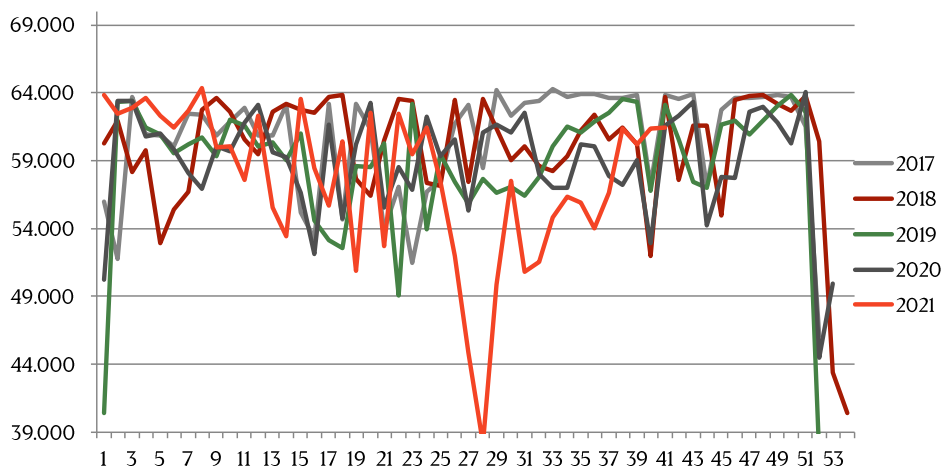

Weekly slaughtering's Danish Crown Essen

Week	2021	2020
1	63856	50.209
2	62474	63.378
3	62901	63.402
4	63648	60.747
5	62280	61.019
6	61.404	59.845
7	62.697	58.095
8	64.376	56.897
9	60.006	60.033
10	60.090	59.724
11	57.586	61.817
12	62.295	63.130
13	55.569	59.585
14	53.423	59.247
15	63.548	56.629
16	58.421	52.081
17	55.717	61.680
18	60.384	54.760
19	50.877	60.222
20	62.542	63.225
21	52.670	55.570
22	62.469	58.517
23	59.450	56.849
24	61.404	62.218
25	57.500	59.332
26	51.933	60.534

Week	2021	2020
27	44.797	55.300
28	38.123	61.076
29	49.868	61.663
30	57.500	61.043
31	50.774	62.529
32	51.559	58.016
33	54.798	56.966
34	56.360	57.021
35	55.882	60.226
36	53.994	60.086
37	56.642	57.850
38	61.393	57.241
39	60.221	59.037
40	61.393	52.913
41	61.412	61.570
42		62.290
43		63.361
44		54.244
45		57.791
46		57.701
47		62.613
48		62.997
49		61.829
50		60.254
51		64.077
52		44.436
53		49.926
Average (week)	57.664	58.921
Total (year)	2.364.236	3.122.801
Change (week)	-2,13%	0,21%

Best regards,
Danish Crown