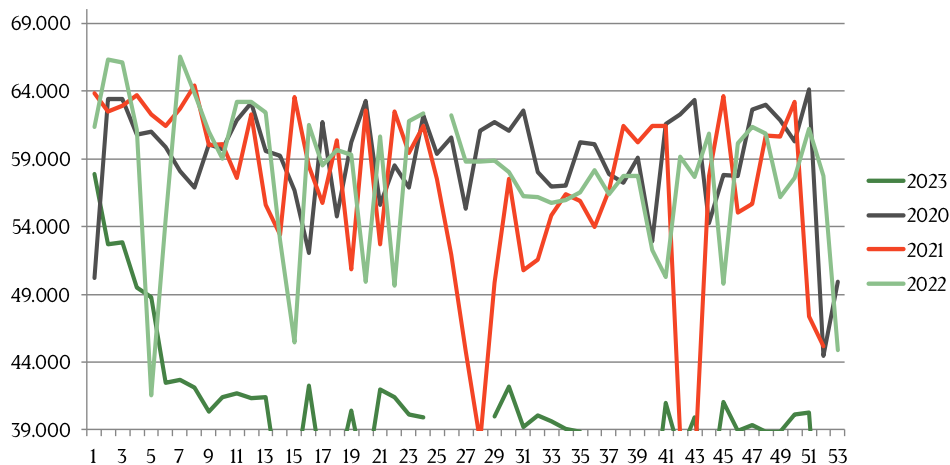

Weekly slaughtering's Danish Crown Essen

Week	2023	2022
1	57.867	61.376
2	52709	66.279
3	52844	66.098
4	49.518	61.128
5	48762	41543
6	42.464	54.500
7	42.706	66.544
8	42106	63.797
9	40341	61.020
10	41433	59.030
11	41.726	63.200
12	41.316	63.180
13	41381	62.414
14	34205	52.963
15	35043	45.486
16	42248	61.518
17	35631	58.538
18	35.664	59.614
19	40.401	59.301
20	35.179	49.923
21	41.975	60.634
22	41.390	49.660
23	40.132	61.778
24	39.901	62.361
25		
26		62.168

Week		
27		58.795
28		58.856
29	39997	57.990
30	42.192	56.234
31	39.192	56.165
32	40.034	55.716
33	39.660	55.985
34	39.096	56.548
35	38.859	58.154
36	35.620	56.373
37	37.145	57.704
38	37.378	57.691
39	38.164	52.245
40	32.749	50.297
41	41.020	59.149
42	37.240	57.650
43	39.895	60.840
44	33.918	49.755
45	41.021	60.156
46	38.912	61.330
47	39.347	60.860
48	38.856	56.192
49	38.879	57.575
50	40.133	61.188
51	40248	57.719
52	26.124	44.890
53		
Average (week)		
Total (year)		
Change (week)		

Best regards,
Danish Crown