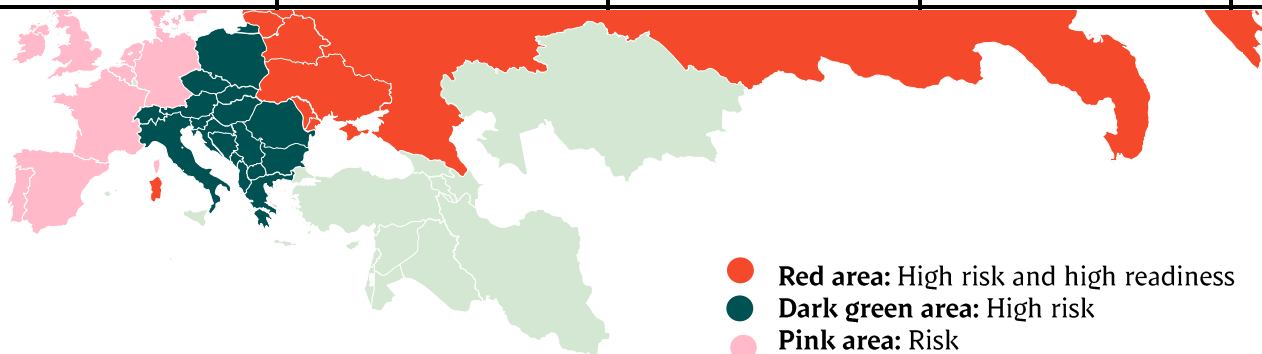

Best regards,
Danish Crown

Total killings Denmark (98 % of all slaughtering)

Week	2023	2022	Week	2023	2022
1	327.208	370017	27	251353	346.976
2	334.785	412.711	28	251.801	340.950
3	339.861	391.763	29	250.353	
4	342.823	391.586	30	256.281	331.824
5	335.876	394.179	31	261.268	335.756
6	326.686	382.366	32	259.387	333.279
7	306.676	379.879	33	256.385	334.547
8	315.066	389.319	34	262.859	330.280
9	301192	372.327	35	267.714	321.125
10	304.322	353.142	36	254.002	311.214
11	295.416	383.511	37	259.382	311.887
12	315.105	375.829	38	278.798	330.563
13	309.608	376.696	39	270.901	322452
14	178.632	372.324	40	281.681	338.879
15	242.033	206.975	41	279026	334.441
16	296.528	293.993	42	269.820	325.189
17	307.310	372.483	43	290.769	339.028
18	185.636	371.227	44	282407	342.172
19	291.673	297.833	45	278.410	329.261
20	179.053	378.549	46	287.258	339.167
21	295.803	249.061	47	302.123	333.531
22	233.718	361.462	48	296.753	345.047
23	229.817	273.384	49	303.152	356.279
24			50	257.178	334.355
25	276.329		51		288.904
26	256.539	342.337	52		236.903
			53		
			Average (week)		
			Total (year)		

Best regards,
Danish Crown

Weekly slaughtering's Danish Crown Essen

Week	2023	2022
1	57.867	61.376
2	52709	66.279
3	52844	66.098
4	49.518	61.128
5	48762	41543
6	42.464	54.500
7	42.706	66.544
8	42106	63.797
9	40341	61.020
10	41433	59.030
11	41.726	63.200
12	41.316	63.180
13	41381	62.414
14	34205	52.963
15	35043	45.486
16	42248	61.518
17	35631	58.538
18	35.664	59.614
19	40.401	59.301
20	35.179	49.923
21	41.975	60.634
22	41.390	49.660
23	40.132	61.778
24	39.901	62.361
25		
26		62.168

Best regards,
Danish Crown

African swine fever

Period December 9th- Decembre 16 2023		Year to date January 1st - December 16th 2023		2023
Pigs	Wild boars	Pigs	Wild boars	Pigs
	3	2	52	
	23	8	713	6
	24	3	424	16
	42	30	2.659	14
	22	17	964	4
	1	35	8	7
			55	
4	8	737	283	329
			395	
	27	3	303	2
	2		537	5
		977	204	107
		19	6	14
22	6	1.508	22	
		1.124	10	
		15	36	30
		9	4	