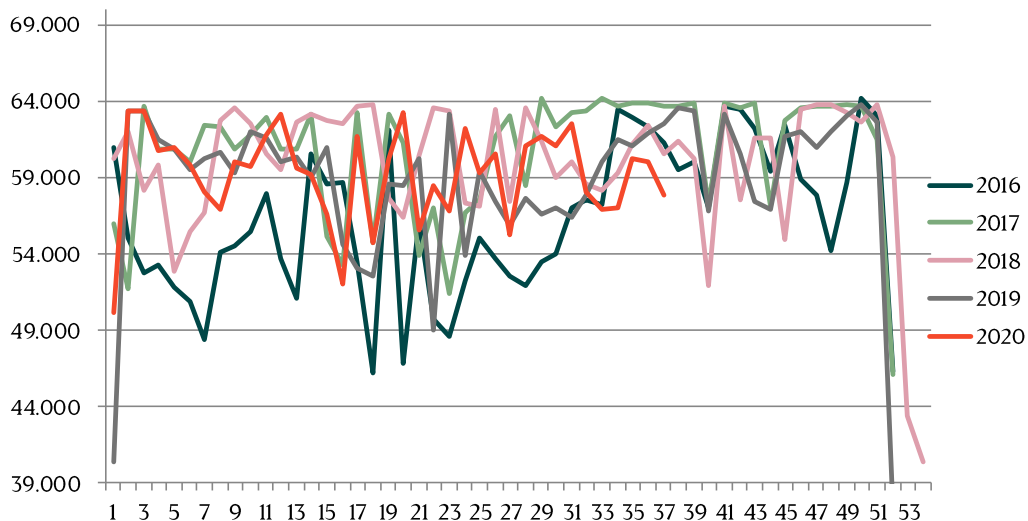

Weekly slaughtering's Danish Crown Essen

Week	2020	2019
1	50.209	40.367
2	63.378	63.329
3	63.402	63.408
4	60.747	61.468
5	61.019	60.896
6	59.845	59.523
7	58.095	60.227
8	56.897	60.695
9	60.033	59.326
10	59.724	62.005
11	61.817	61.619
12	63.130	60.030
13	59.585	60.311
14	59.247	59.040
15	56.629	61.006
16	52.081	54.587
17	61.680	53.110
18	54.760	52.555
19	60.222	58.603
20	63.225	58.518
21	55.570	60.282
22	58.517	49.073
23	56.849	63.195
24	62.218	53.936
25	59.332	59.462
26	60.534	57.454

Week	2020	2019
27	55.300	55.853
28	61.076	57.615
29	61.663	56.638
30	61.043	57.069
31	62.529	56.393
32	58.016	57.813
33	56.966	60.073
34	57.021	61.488
35	60.226	61.071
36	60.086	61.898
37	57.850	62.502
38		63.527
39		63.325
40		56.780
41		63.150
42		60.543
43		57.436
44		56.962
45		61.664
46		61.984
47		60.934
48		61.976
49		63.046
50		63.812
51		62.634
52		37.264
Average (week)	59.203	58.798
Total (year)	2.190.521	3.057.475
Change (week)	0,69%	-2,32%

Best regards,
Danish Crown