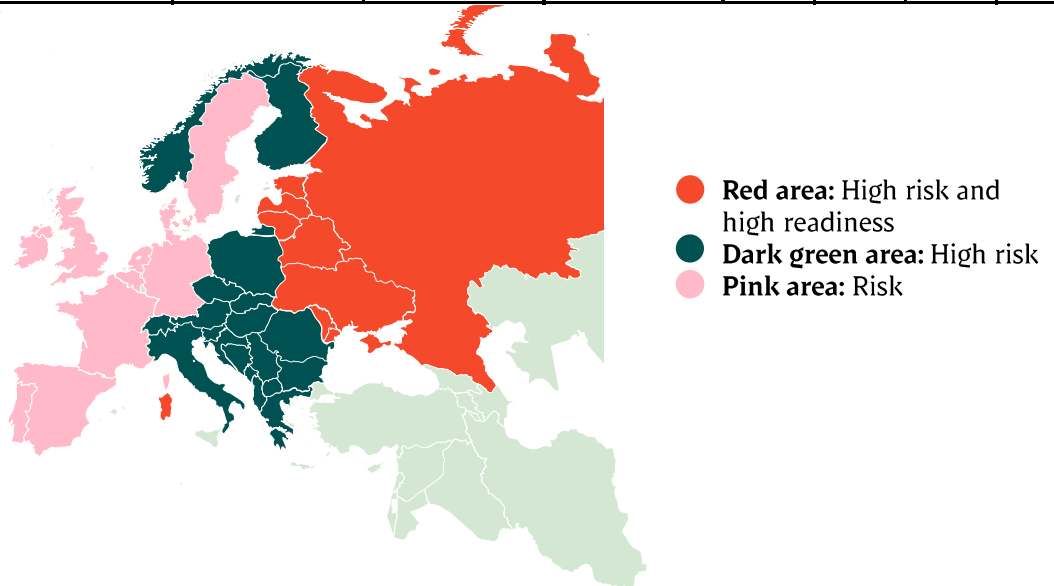

Best regards,
Danish Crown

Weekly slaughtering's Danish Crown Essen

Week	2020	2019
1	50.209	40.367
2	63.378	63.329
3	63.402	63.408
4	60.747	61.468
5	61.019	60.896
6	59.845	59.523
7	58.095	60.227
8	56.897	60.695
9	60.033	59.326
10	59.724	62.005
11	61.817	61.619
12	63.130	60.030
13	59.585	60.311
14	59.247	59.040
15	56.629	61.006
16	52.081	54.587
17	61.680	53.110
18	54.760	52.555
19	60.222	58.603
20	63.225	58.518
21	55.570	60.282
22	58.517	49.073
23	56.849	63.195
24	62.218	53.936
25	59.332	59.462
26	60.534	57.454

Best regards,
Danish Crown

African swine fever

The EU Commission's reporting system for African swine fever for EU countries and Ukraine has been updated until 6th of September.

Country	Period August 31 th - September 6 th		Year to date January 1 st – September 6 th		2019		2018	
	Pigs	Wild boars	Pigs	Wild boars	Pigs	Wild boars	Pigs	Wild boars
Estonia		1		43		80		230
Latvia		8	3	204	1	369	10	685
Lithuania		2	3	158	19	464	51	1,443
Poland	7	61	82	3,152	48	2,468	109	2,438
Italy (Sardinia)				32	1	60	10	64
Ukraine			14	4	42	11	105	41
Czech Republic								28
Romania	36	12	603	657	1,724	683	1,163	170
Hungary		55		3,455		1,598		138
Bulgaria		6	18	408	44	165	1	5
Slovakia	5	5	16	156	11	27		
Serbia			12	41	18			
Moldova			1	30				
Belgium				3		482		161
Greece			1					
Total	48	150	753	8.343	1.908	6.407	1.449	5.403

African swine fever outbreaks in China

Cities/Regions		
Shenyang	Harbin	Great Khinogan Mountains
Zhengzhou	Yunnan	Yulin
Lianyungang	Jinshan	Guigang
Wenzhou	Jiangxi	Chongqing
Xuancheng	Shaanxi	Bome
Wuxi	Heilongjiang	Bayi
Chuzhou	Tongzhou	Gongbo'gyamda
Jiamusi	Linfen	Urumqi
Tongling	Daitongzhuangcun	Hubei
Xilin Gol	Qianshanzhen	Shizhu
Wuhu City	Huxian	Chengmai
Jilin	Dongjiang Avenue	
Songyuan	Yongning	
Gongzhuling	Siyang	
Horqin	Jiangsu	
Hohhot	Suihua	
Yingkou	Guizhou	
Zhaotong	Sanming	
Luotian	Zhuhai	
Baojing	Jinan	
Qingyang	Jinzhou	
Wuxue	Panjin	
Sichuan	Xushui	