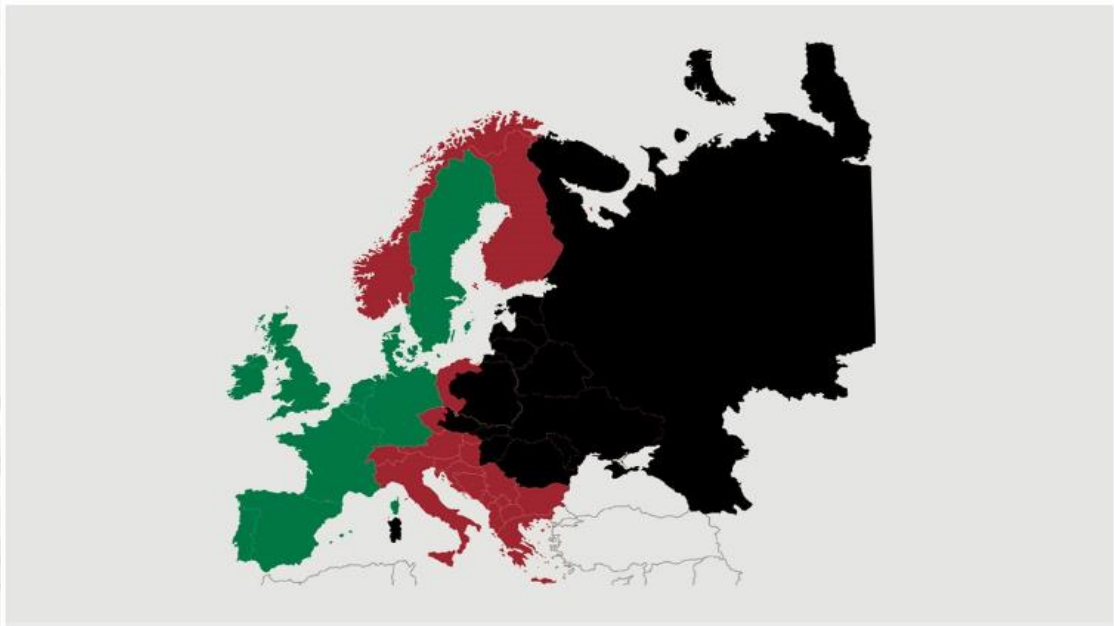

Best regards
Danish Crown

Weekly slaughtering's Danish Crown Essen

| Week | 2018 | 2017 | 2016 |
|------|--------|--------|--------|
| 1 | 56.737 | 55.941 | 61.008 |
| 2 | 62.716 | 51.750 | 55.082 |
| 3 | 63.596 | 63.697 | 52.807 |
| 4 | 62.579 | 60.900 | 53.237 |
| 5 | 60.584 | 60.849 | 51.815 |
| 6 | 59.507 | 60.034 | 50.912 |
| 7 | 62.597 | 62.439 | 48.411 |
| 8 | 63.178 | 62.356 | 54.099 |
| 9 | 62.731 | 60.854 | 54.564 |
| 10 | 62.555 | 61.852 | 55.520 |
| 11 | 63.673 | 62.925 | 57.931 |
| 12 | 63.832 | 60.855 | 53.690 |
| 13 | 57.666 | 60.885 | 51.129 |
| 14 | 56.402 | 63.124 | 60.589 |
| 15 | 60.480 | 55.147 | 58.608 |
| 16 | 63.566 | 53.305 | 58.646 |
| 17 | 63.393 | 63.211 | 53.508 |
| 18 | 57.370 | 54.697 | 46.260 |
| 19 | 57.111 | 63.208 | 62.129 |
| 20 | 63.484 | 61.278 | 46.814 |
| 21 | 57.400 | 53.958 | 56.222 |
| 22 | 63.529 | 57.051 | 49.798 |
| 23 | 61.383 | 51.432 | 48.579 |
| 24 | 59.021 | 56.730 | 52.277 |
| 25 | 60.077 | 57.586 | 55.088 |
| 26 | 58.620 | 61.698 | 53.747 |

Best regards
Danish Crown

African swine fever

The EU Commission's reporting system for African swine fever for EU countries and Ukraine has been updated until 23th of September

| Country | Period | | Year to date | |
|----------------|---|------------|--|------------|
| | September 16 th - September 23 th | | January 1 st - September 23 th | |
| | Pigs | Wild boars | Pigs | Wild boars |
| Estonia | | 2 | | 198 |
| Latvia | | 7 | 10 | 549 |
| Lithuania | | 13 | 49 | 1.233 |
| Poland | 1 | 13 | 109 | 1.941 |
| Italy | | | 10 | 40 |
| Ukraine | | | 85 | 36 |
| Czech Republic | | | | 28 |
| Romania | 20 | 6 | 949 | 49 |
| Hungary | | 1 | | 34 |
| Bulgaria | | | 1 | |
| Belgium | | 3 | | 5 |

Black area: High risk and high readiness

Red area: High risk

Green area: Risk

Best regards
Danish Crown

ASF (African swine fever) outbreaks in China

Best regards
Danish Crown