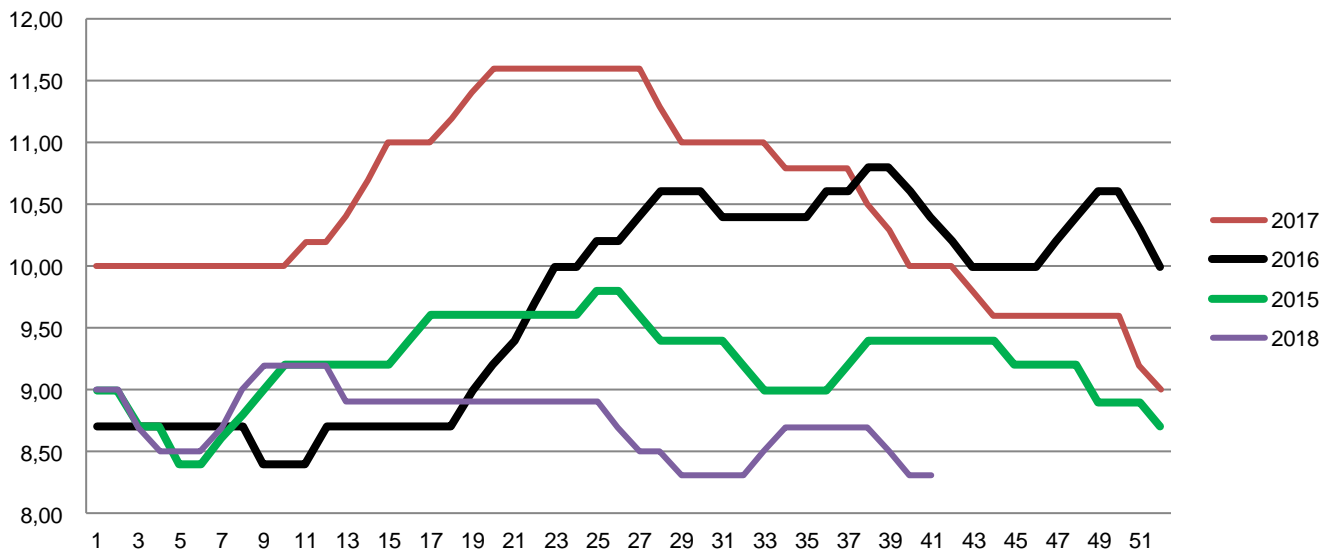

Weekly pig price – Danish Crown

Week	2018	2017	2016
1	9,00	10,00	8,70
2	9,00	10,00	8,70
3	8,70	10,00	8,70
4	8,50	10,00	8,70
5	8,50	10,00	8,70
6	8,50	10,00	8,70
7	8,70	10,00	8,70
8	9,00	10,00	8,70
9	9,20	10,00	8,40
10	9,20	10,00	8,40
11	9,20	10,20	8,40
12	9,20	10,20	8,70
13	8,90	10,40	8,70
14	8,90	10,70	8,70
15	8,90	11,00	8,70
16	8,90	11,00	8,70
17	8,90	11,00	8,70
18	8,90	11,20	8,70
19	8,90	11,40	9,00
20	8,90	11,60	9,20
21	8,90	11,60	9,40
22	8,90	11,60	9,70
23	8,90	11,60	10,00
24	8,90	11,60	10,00
25	8,90	11,60	10,20
26	8,70	11,60	10,20

Week	2018	2017	2016
27	8,50	11,60	10,40
28	8,50	11,30	10,60
29	8,30	11,00	10,60
30	8,30	11,00	10,60
31	8,30	11,00	10,40
32	8,30	11,00	10,40
33	8,50	11,00	10,40
34	8,70	10,80	10,40
35	8,70	10,80	10,40
36	8,70	10,80	10,60
37	8,70	10,80	10,60
38	8,70	10,50	10,80
39	8,50	10,30	10,80
40	8,30	10,00	10,60
41	8,30	10,00	10,40
42		10,00	10,20
43		9,80	10,00
44		9,60	10,00
45		9,60	10,00
46		9,60	10,00
47		9,60	10,20
48		9,60	10,40
49		9,60	10,60
50		9,60	10,60
51		9,20	10,30
52		9,00	10,00
Average (week)	8,74	10,49	9,69

Best regards
Danish Crown