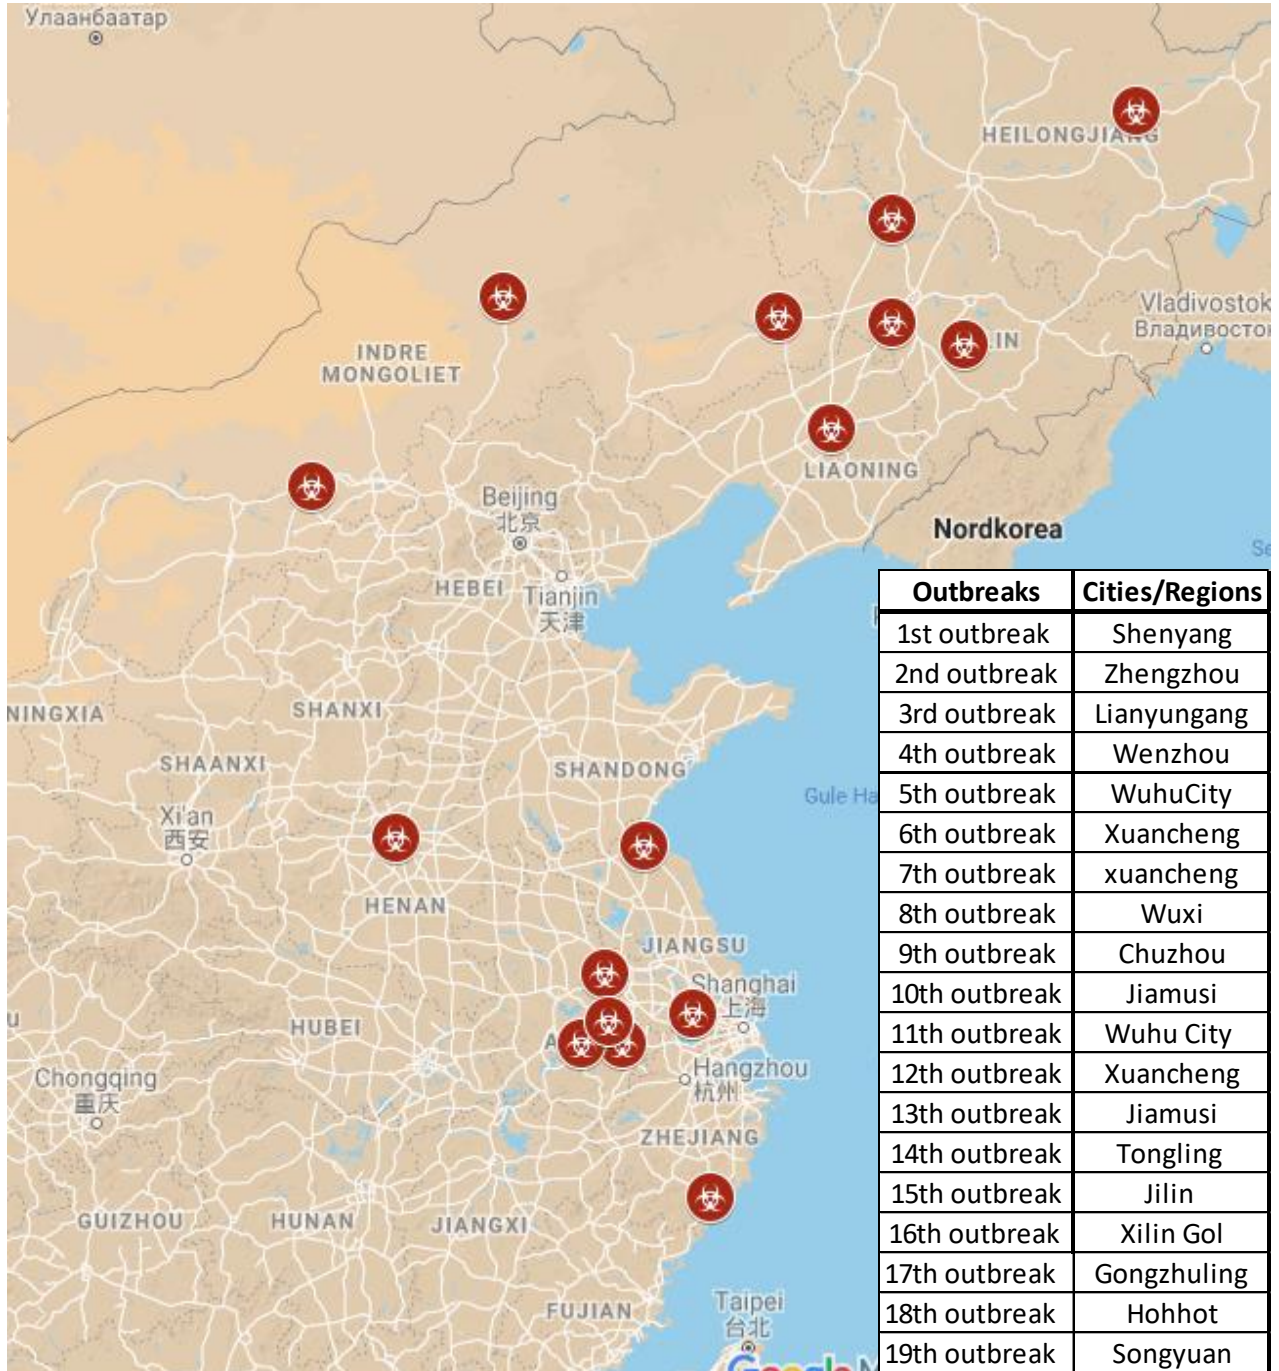

Best regards
Danish Crown

African swine fever

The EU Commission's reporting system for African swine fever for EU countries and Ukraine has been updated until 23th of September

| Country | Period | | Year to date | |
|----------------|---|------------|--|------------|
| | September 16 th - September 23 th | | January 1 st - September 23 th | |
| | Pigs | Wild boars | Pigs | Wild boars |
| Estonia | | 2 | | 198 |
| Latvia | | 7 | 10 | 549 |
| Lithuania | | 13 | 49 | 1.233 |
| Poland | 1 | 13 | 109 | 1.941 |
| Italy | | | 10 | 40 |
| Ukraine | | | 85 | 36 |
| Czech Republic | | | | 28 |
| Romania | 20 | 6 | 949 | 49 |
| Hungary | | 1 | | 34 |
| Bulgaria | | | 1 | |
| Belgium | | 3 | | 5 |

Black area: High risk and high readiness

Red area: High risk

Green area: Risk

Best regards
Danish Crown

ASF (African swine fever) outbreaks in China

Best regards
Danish Crown