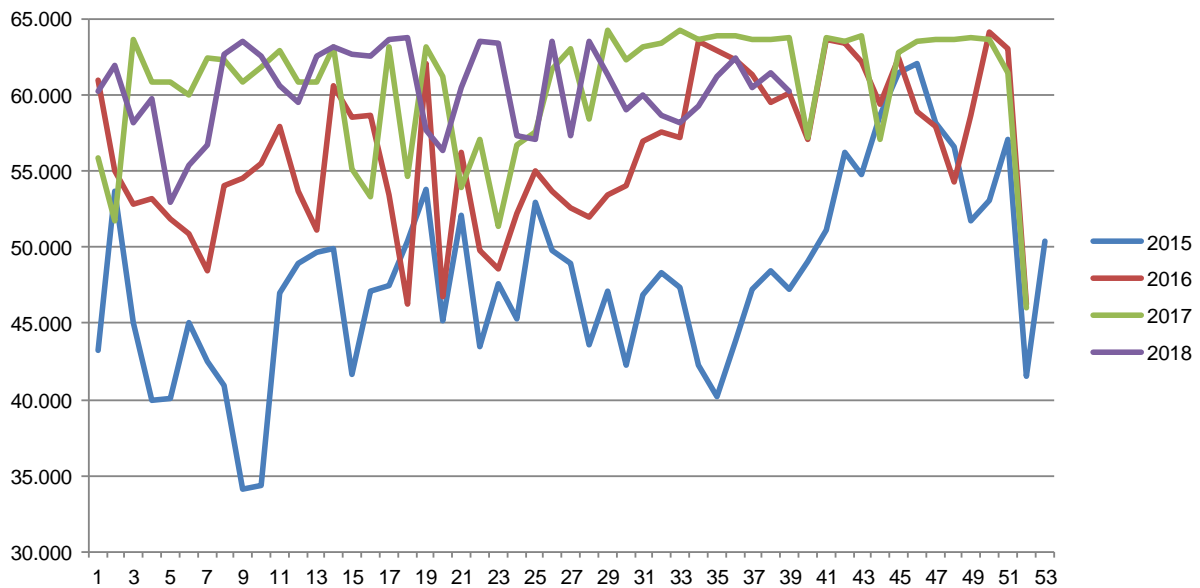

Weekly slaughtering's Danish Crown Essen

Week	2018	2017	2016
1	56.737	55.941	61.008
2	62.716	51.750	55.082
3	63.596	63.697	52.807
4	62.579	60.900	53.237
5	60.584	60.849	51.815
6	59.507	60.034	50.912
7	62.597	62.439	48.411
8	63.178	62.356	54.099
9	62.731	60.854	54.564
10	62.555	61.852	55.520
11	63.673	62.925	57.931
12	63.832	60.855	53.690
13	57.666	60.885	51.129
14	56.402	63.124	60.589
15	60.480	55.147	58.608
16	63.566	53.305	58.646
17	63.393	63.211	53.508
18	57.370	54.697	46.260
19	57.111	63.208	62.129
20	63.484	61.278	46.814
21	57.400	53.958	56.222
22	63.529	57.051	49.798
23	61.383	51.432	48.579
24	59.021	56.730	52.277
25	60.077	57.586	55.088
26	58.620	61.698	53.747

Week	2018	2017	2016
27	60.288	63.096	52.567
28	61.979	58.468	51.977
29	58.152	64.235	53.498
30	59.792	62.340	54.009
31	52.909	63.228	57.008
32	55.428	63.406	57.569
33	58.217	64.249	57.230
34	59.343	63.679	63.500
35	61.192	63.894	62.909
36	62.419	63.887	62.374
37	60.560	63.630	61.328
38	61.439	63.653	59.540
39	60.210	63.847	60.082
40		57.194	57.049
41		63.846	63.693
42		63.544	63.445
43		63.895	62.265
44		57.086	59.466
45		62.761	62.394
46		63.598	58.916
47		63.642	57.902
48		63.704	54.257
49		63.813	58.725
50		63.709	64.147
51		61.524	63.091
52		46.076	46.280
53			
Average (week)	60.403	60.649	56.302
Total (year)	2.355.715	3.153.766	2.927.691
Change (week)	-0,41%	7,72%	17,23%

Best regards
Danish Crown