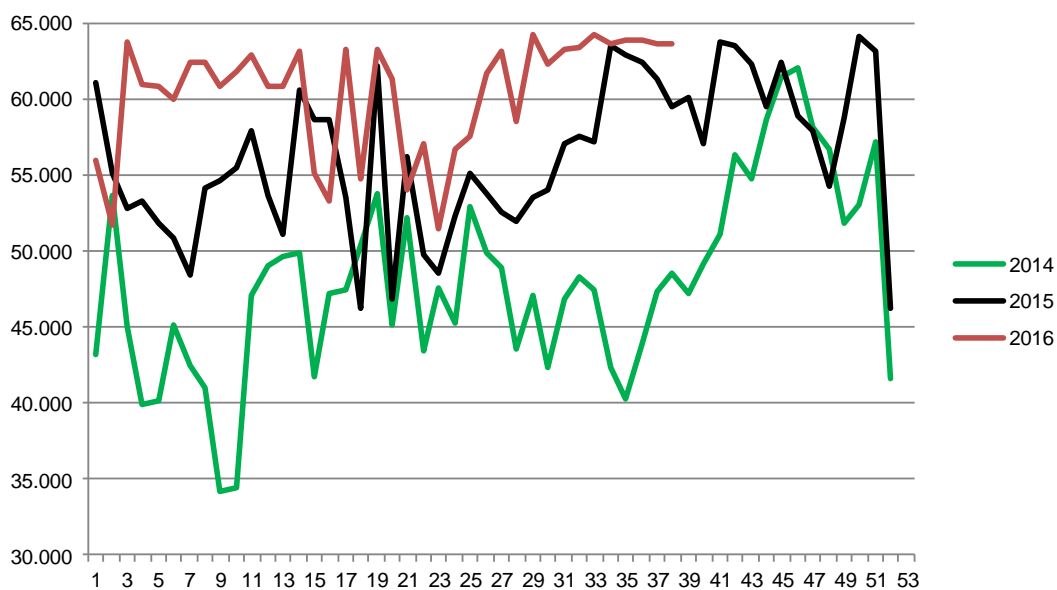

Weekly slaughtering's Danish Crown Essen

Week	2017	2016	2015
1	55.941	61.008	43.195
2	51.750	55.082	53.638
3	63.697	52.807	45.020
4	60.900	53.237	39.931
5	60.849	51.815	40.117
6	60.034	50.912	45.104
7	62.439	48.411	42.472
8	62.356	54.099	40.946
9	60.854	54.564	34.166
10	61.852	55.520	34.377
11	62.925	57.931	47.055
12	60.855	53.690	48.978
13	60.885	51.129	49.673
14	63.124	60.589	49.904
15	55.147	58.608	41.702
16	53.305	58.646	47.150
17	63.211	53.508	47.488
18	54.697	46.260	50.416
19	63.208	62.129	53.759
20	61.278	46.814	45.179
21	53.958	56.222	52.159
22	57.051	49.798	43.422
23	51.432	48.579	47.593
24	56.730	52.277	45.265
25	57.586	55.088	52.956
26	61.698	53.747	49.840

Week	2017	2016	2015
27	63.096	52.567	48.928
28	58.468	51.977	43.582
29	64.235	53.498	47.141
30	62.340	54.009	42.317
31	63.228	57.008	46.882
32	63.406	57.569	48.324
33	64.249	57.230	47.392
34	63.679	63.500	42.320
35	63.894	62.909	40.239
36	63.887	62.374	43.894
37	63.630	61.328	47.298
38	63.653	59.540	48.522
39		60.082	47.249
40		57.049	49.104
41		63.693	51.140
42		63.445	56.284
43		62.265	54.756
44		59.466	58.676
45		62.394	61.458
46		58.916	62.096
47		57.902	58.136
48		54.257	56.648
49		58.725	51.792
50		64.147	53.040
51		63.091	57.128
52		46.280	41.578
53			50.466
Average (week)	60.409	56.302	48.073
Total (year)	2.295.527	2.927.691	2.497.429
Change (week)	7,29%	17,12%	-2,52%

Best regards
Danish Crown