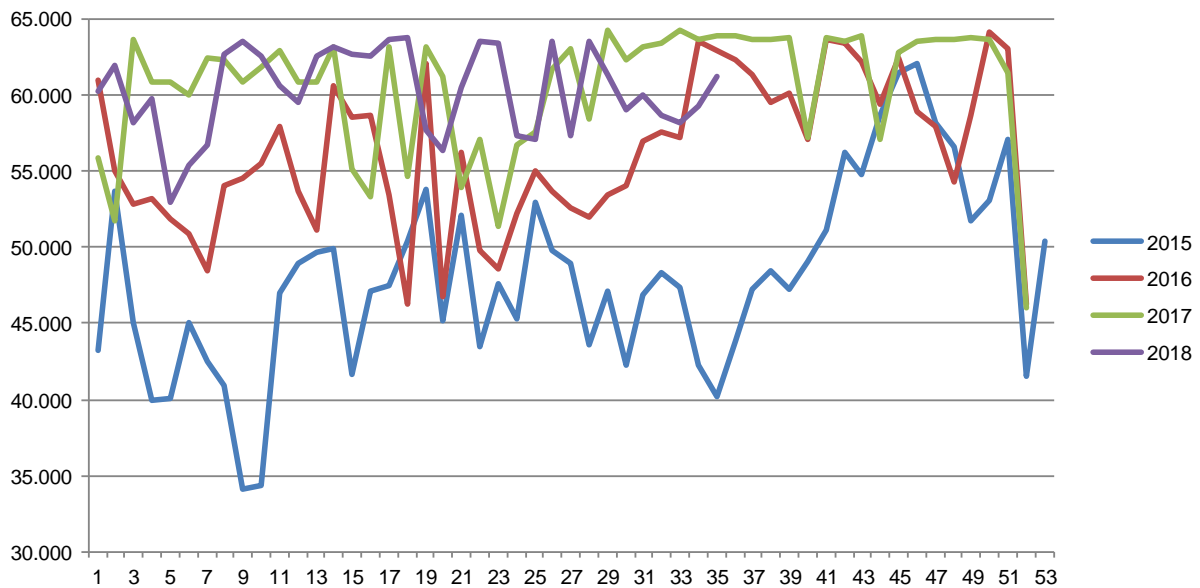

Weekly slaughtering's Danish Crown Essen

Week	2018	2017	2016
1	56.737	55.941	61.008
2	62.716	51.750	55.082
3	63.596	63.697	52.807
4	62.579	60.900	53.237
5	60.584	60.849	51.815
6	59.507	60.034	50.912
7	62.597	62.439	48.411
8	63.178	62.356	54.099
9	62.731	60.854	54.564
10	62.555	61.852	55.520
11	63.673	62.925	57.931
12	63.832	60.855	53.690
13	57.666	60.885	51.129
14	56.402	63.124	60.589
15	60.480	55.147	58.608
16	63.566	53.305	58.646
17	63.393	63.211	53.508
18	57.370	54.697	46.260
19	57.111	63.208	62.129
20	63.484	61.278	46.814
21	57.400	53.958	56.222
22	63.529	57.051	49.798
23	61.383	51.432	48.579
24	59.021	56.730	52.277
25	60.077	57.586	55.088
26	58.620	61.698	53.747

Week	2018	2017	2016
27	60.288	63.096	52.567
28	61.979	58.468	51.977
29	58.152	64.235	53.498
30	59.792	62.340	54.009
31	52.909	63.228	57.008
32	55.428	63.406	57.569
33	58.217	64.249	57.230
34	59.343	63.679	63.500
35	61.192	63.894	62.909
36		63.887	62.374
37		63.630	61.328
38		63.653	59.540
39		63.847	60.082
40		57.194	57.049
41		63.846	63.693
42		63.544	63.445
43		63.895	62.265
44		57.086	59.466
45		62.761	62.394
46		63.598	58.916
47		63.642	57.902
48		63.704	54.257
49		63.813	58.725
50		63.709	64.147
51		61.524	63.091
52		46.076	46.280
53			
Average (week)	60.317	60.649	56.302
Total (year)	2.111.087	3.153.766	2.927.691
Change (week)	-0,55%	7,72%	17,23%

Best regards
Danish Crown