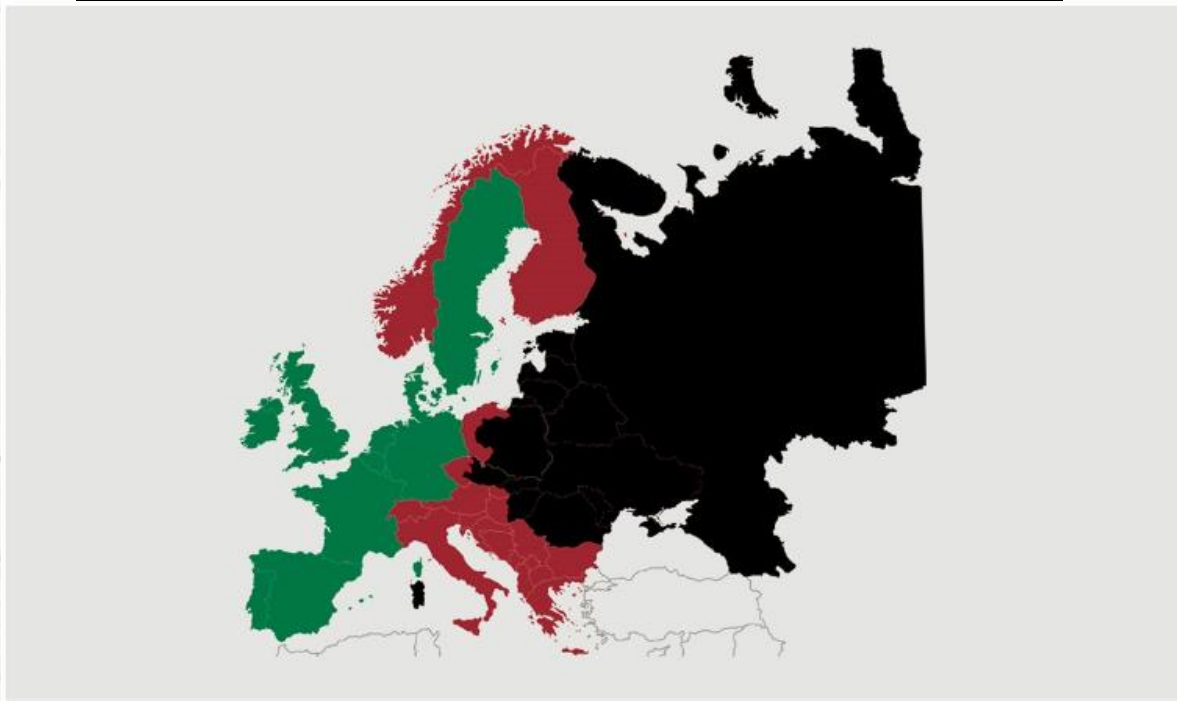

Best regards
Danish Crown

Weekly slaughtering's Danish Crown Essen

Week	2018	2017	2016
1	56.737	55.941	61.008
2	62.716	51.750	55.082
3	63.596	63.697	52.807
4	62.579	60.900	53.237
5	60.584	60.849	51.815
6	59.507	60.034	50.912
7	62.597	62.439	48.411
8	63.178	62.356	54.099
9	62.731	60.854	54.564
10	62.555	61.852	55.520
11	63.673	62.925	57.931
12	63.832	60.855	53.690
13	57.666	60.885	51.129
14	56.402	63.124	60.589
15	60.480	55.147	58.608
16	63.566	53.305	58.646
17	63.393	63.211	53.508
18	57.370	54.697	46.260
19	57.111	63.208	62.129
20	63.484	61.278	46.814
21	57.400	53.958	56.222
22	63.529	57.051	49.798
23	61.383	51.432	48.579
24	59.021	56.730	52.277
25	60.077	57.586	55.088
26	58.620	61.698	53.747

Week	2018	2017	2016
27	60.288	63.096	52.567
28	61.979	58.468	51.977
29	58.152	64.235	53.498
30	59.792	62.340	54.009
31	52.909	63.228	57.008
32	55.428	63.406	57.569
33	58.217	64.249	57.230
34	59.343	63.679	63.500
35	61.192	63.894	62.909
36		63.887	62.374
37		63.630	61.328
38		63.653	59.540
39		63.847	60.082
40		57.194	57.049
41		63.846	63.693
42		63.544	63.445
43		63.895	62.265
44		57.086	59.466
45		62.761	62.394
46		63.598	58.916
47		63.642	57.902
48		63.704	54.257
49		63.813	58.725
50		63.709	64.147
51		61.524	63.091
52		46.076	46.280
53			
Average (week)	60.317	60.649	56.302
Total (year)	2.111.087	3.153.766	2.927.691
Change (week)	-0,55%	7,72%	17,23%

Best regards
Danish Crown

African swine fever

The EU Commission's reporting system for African swine fever for EU countries and Ukraine has been updated until 26th of August.

Country	Period		Year to date	
	August 19 th - August 26 th		January 1 st – August 26 th	
	Pigs	Wild boars	Pigs	Wild boars
Estonia		1		192
Latvia		10	10	506
Lithuania	2	8	47	1177
Poland	4	33	103	1833
Italy			3	24
Ukraine	7		71	36
Czech Republic				28
Romania	51	4	783	26
Hungary				32

Black area: High risk and high readiness

Red area: High risk

Green area: Risk

Best regards
Danish Crown