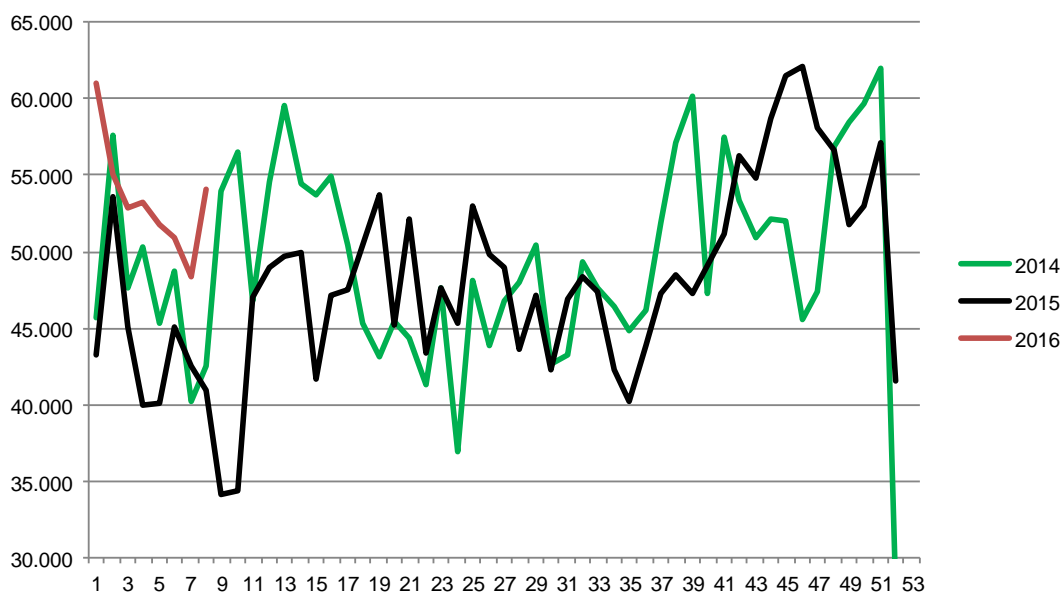

Week	2016	2015	2014
27		342.545	356.503
28		348.323	353.806
29		338.607	352.233
30		325.378	332.099
31		349.050	317.876
32		345.000	318.668
33		347.860	323.552
34		345.284	333.185
35		345.856	340.034
36		341.651	352.062
37		341.372	348.664
38		354.011	368.494
39		353.679	376.946
40		352.539	376.297
41		349.023	374.505
42		355.194	364.912
43		353.428	368.832
44		370.453	374.565
45		381.122	368.182
46		374.076	366.168
47		379.225	399.296
48		373.294	371.471
49		378.861	406.665
50		376.079	413.966
51		380.302	378.561
52		214.345	137.802
53		214.290	
Average (week)		348.635	351.540
Total (year)		18.263.377	18.280.101

Best regards
Danish Crown

Weekly slaughtering's Danish Crown Essen

Week	2016	2015	2014
1	61.008	43.195	45.700
2	55.082	53.638	57.627
3	52.807	45.020	47.587
4	53.237	39.931	50.291
5	51.815	40.117	45.320
6	50.912	45.104	48.727
7	48.411	42.472	40.239
8	54.099	40.946	42.546
9		34.166	53.908
10		34.377	56.509
11		47.055	46.723
12		48.978	54.549
13		49.673	59.533
14		49.904	54.443
15		41.702	53.755
16		47.150	54.869
17		47.488	50.487
18		50.416	45.280
19		53.759	43.100
20		45.179	45.389
21		52.159	44.297
22		43.422	41.285
23		47.593	47.598
24		45.265	36.922
25		52.956	48.136
26		49.840	43.921

Week	2015	2014
27	48.928	46.759
28	43.582	47.950
29	47.141	50.452
30	42.317	42.692
31	46.882	43.203
32	48.324	49.375
33	47.392	47.650
34	42.320	46.411
35	40.239	44.796
36	43.894	46.174
37	47.298	51.838
38	48.522	57.162
39	47.249	60.108
40	49.104	47.249
41	51.140	57.511
42	56.284	53.302
43	54.756	50.854
44	58.676	52.169
45	61.458	52.053
46	62.096	45.584
47	58.136	47.440
48	56.648	56.897
49	51.792	58.440
50	53.040	59.646
51	57.128	61.950
52	41.578	27.955
53	50.466	
Average (week)	53.421	49.315
Total (year)	427.371	2.564.361