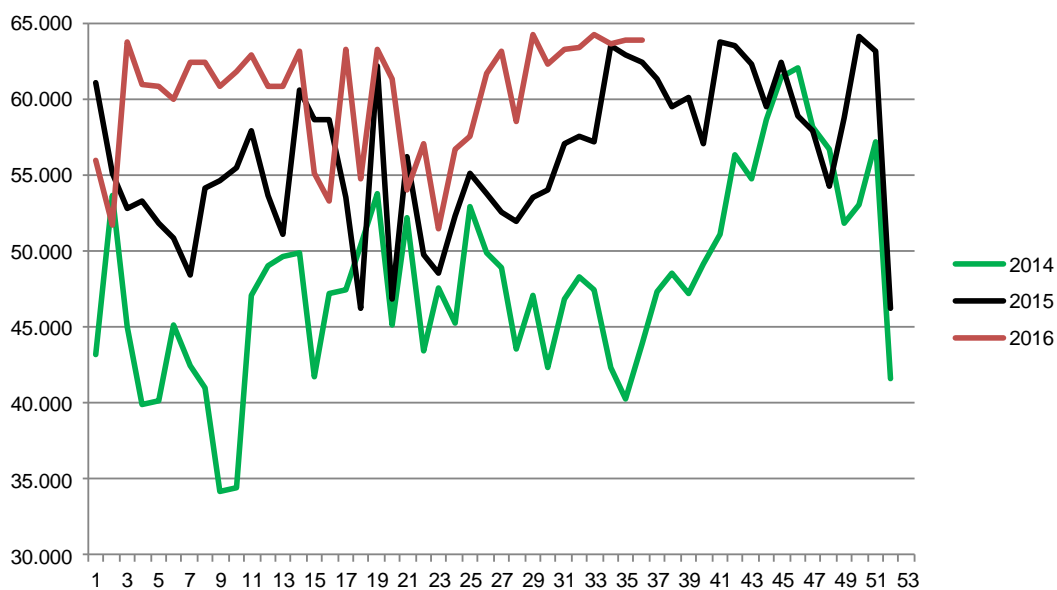

Weekly slaughtering's Danish Crown Essen

Week	2017	2016	2015
1	55.941	61.008	43.195
2	51.750	55.082	53.638
3	63.697	52.807	45.020
4	60.900	53.237	39.931
5	60.849	51.815	40.117
6	60.034	50.912	45.104
7	62.439	48.411	42.472
8	62.356	54.099	40.946
9	60.854	54.564	34.166
10	61.852	55.520	34.377
11	62.925	57.931	47.055
12	60.855	53.690	48.978
13	60.885	51.129	49.673
14	63.124	60.589	49.904
15	55.147	58.608	41.702
16	53.305	58.646	47.150
17	63.211	53.508	47.488
18	54.697	46.260	50.416
19	63.208	62.129	53.759
20	61.278	46.814	45.179
21	53.958	56.222	52.159
22	57.051	49.798	43.422
23	51.432	48.579	47.593
24	56.730	52.277	45.265
25	57.586	55.088	52.956
26	61.698	53.747	49.840

Week	2017	2016	2015
27	63.096	52.567	48.928
28	58.468	51.977	43.582
29	64.235	53.498	47.141
30	62.340	54.009	42.317
31	63.228	57.008	46.882
32	63.406	57.569	48.324
33	64.249	57.230	47.392
34	63.679	63.500	42.320
35	63.894	62.909	40.239
36	63.887	62.374	43.894
37		61.328	47.298
38		59.540	48.522
39		60.082	47.249
40		57.049	49.104
41		63.693	51.140
42		63.445	56.284
43		62.265	54.756
44		59.466	58.676
45		62.394	61.458
46		58.916	62.096
47		57.902	58.136
48		54.257	56.648
49		58.725	51.792
50		64.147	53.040
51		63.091	57.128
52		46.280	41.578
53			50.466
Average (week)	60.229	56.302	48.073
Total (year)	2.168.244	2.927.691	2.497.429
Change (week)	6,98%	17,12%	-2,52%

Best regards
Danish Crown