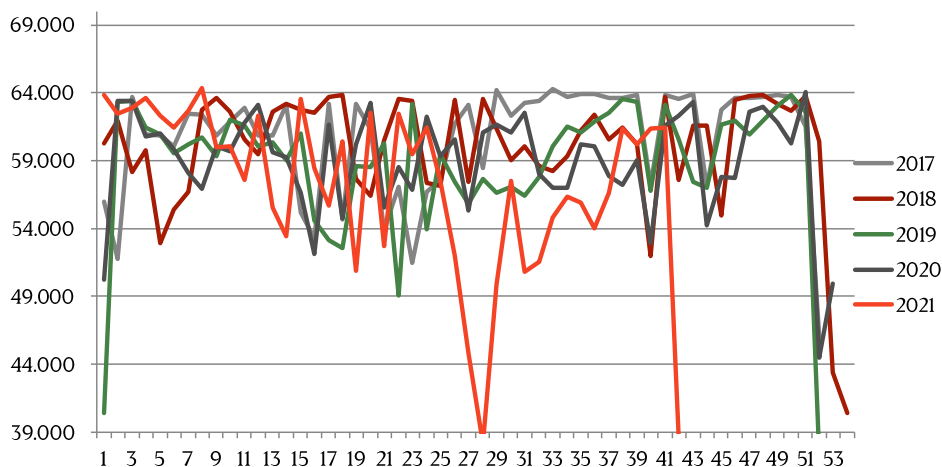

Weekly slaughtering's Danish Crown Essen

Week	2021	2020
1	63856	50.209
2	62474	63.378
3	62901	63.402
4	63648	60.747
5	62280	61.019
6	61.404	59.845
7	62.697	58.095
8	64.376	56.897
9	60.006	60.033
10	60.090	59.724
11	57.586	61.817
12	62.295	63.130
13	55.569	59.585
14	53.423	59.247
15	63.548	56.629
16	58.421	52.081
17	55.717	61.680
18	60.384	54.760
19	50.877	60.222
20	62.542	63.225
21	52.670	55.570
22	62.469	58.517
23	59.450	56.849
24	61.404	62.218
25	57.500	59.332
26	51.933	60.534

Week	2021	2020
27	44.797	55.300
28	38.123	61.076
29	49.868	61.663
30	57.500	61.043
31	50.774	62.529
32	51.559	58.016
33	54.798	56.966
34	56.360	57.021
35	55.882	60.226
36	53.994	60.086
37	56.642	57.850
38	61.393	57.241
39	60.221	59.037
40	61.393	52.913
41	61.412	61.570
42	38.584	62.290
43	36.007	63.361
44		54.244
45		57.791
46		57.701
47		62.613
48		62.997
49		61.829
50		60.254
51		64.077
52		44.436
53		49.926
Average (week)	56.717	58.921
Total (year)	2.438.827	3.122.801
Change (week)	-3,74%	0,21%

Best regards,
Danish Crown