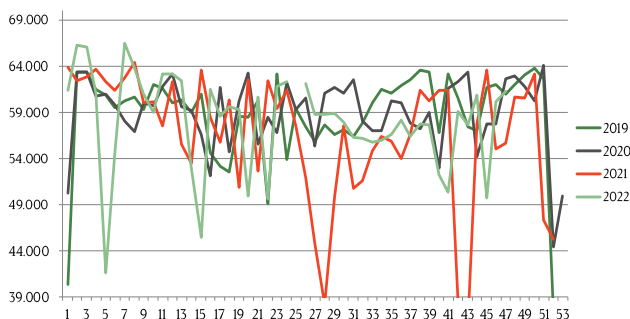

Weekly slaughtering's Danish Crown Essen

Week	2022	2021
1	61.376	63856
2	66.279	62474
3	66.098	62901
4	61.128	63648
5	41543	62280
6	54.500	61.404
7	66.544	62.697
8	63.797	64.376
9	61.020	60.006
10	59.030	60.090
11	63.200	57.586
12	63.180	62.295
13	62.414	55.569
14	52.963	53.423
15	45.486	63.548
16	61.518	58.421
17	58.538	55.717
18	59.614	60.384
19	59.301	50.877
20	49.923	62.542
21	60.634	52.670
22	49.660	62.469
23	61.778	59.450
24	62.361	61.404
25		57.500
26	62.168	51.933

Week	2021
27	58.795
28	58.856
29	57.990
30	56.234
31	56.165
32	55.716
33	55.985
34	56.548
35	58.154
36	56.373
37	57.704
38	57.691
39	52.245
40	50.297
41	59.149
42	57.650
43	60.840
44	49.755
45	60.156
46	61.330
47	55.643
48	60.675
49	60.604
50	63.160
51	47.352
52	45.190
53	
Average (week)	56.689
Total (year)	2.947.838
Change (week)	-3,79%

Best regards,
Danish Crown