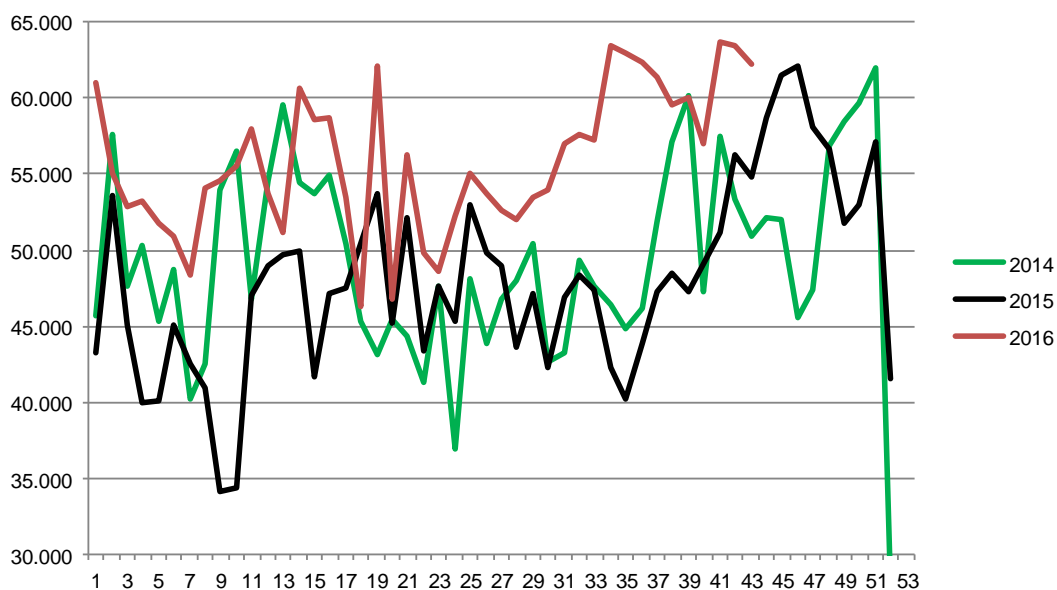

Weekly slaughtering's Danish Crown Essen

Week	2016	2015	2014
1	61.008	43.195	45.700
2	55.082	53.638	57.627
3	52.807	45.020	47.587
4	53.237	39.931	50.291
5	51.815	40.117	45.320
6	50.912	45.104	48.727
7	48.411	42.472	40.239
8	54.099	40.946	42.546
9	54.564	34.166	53.908
10	55.520	34.377	56.509
11	57.931	47.055	46.723
12	53.690	48.978	54.549
13	51.129	49.673	59.533
14	60.589	49.904	54.443
15	58.608	41.702	53.755
16	58.646	47.150	54.869
17	53.508	47.488	50.487
18	46.260	50.416	45.280
19	62.129	53.759	43.100
20	46.814	45.179	45.389
21	56.222	52.159	44.297
22	49.798	43.422	41.285
23	48.579	47.593	47.598
24	52.277	45.265	36.922
25	55.088	52.956	48.136
26	53.747	49.840	43.921

Week	2016	2015	2014
27	52.567	48.928	46.759
28	51.977	43.582	47.950
29	53.498	47.141	50.452
30	54.009	42.317	42.692
31	57.008	46.882	43.203
32	57.569	48.324	49.375
33	57.230	47.392	47.650
34	63.500	42.320	46.411
35	62.909	40.239	44.796
36	62.374	43.894	46.174
37	61.328	47.298	51.838
38	59.540	48.522	57.162
39	60.082	47.249	60.108
40	57.049	49.104	47.249
41	63.693	51.140	57.511
42	63.445	56.284	53.302
43	62.265	54.756	50.854
44		58.676	52.169
45		61.458	52.053
46		62.096	45.584
47		58.136	47.440
48		56.648	56.897
49		51.792	58.440
50		53.040	59.646
51		57.128	61.950
52		41.578	27.955
53		50.466	
Average (week)	55.872	48.073	49.315
Total (year)	2.402.513	2.497.429	2.564.361
Change (week)	16,22%	-2,52%	-5,56%

Best regards
Danish Crown