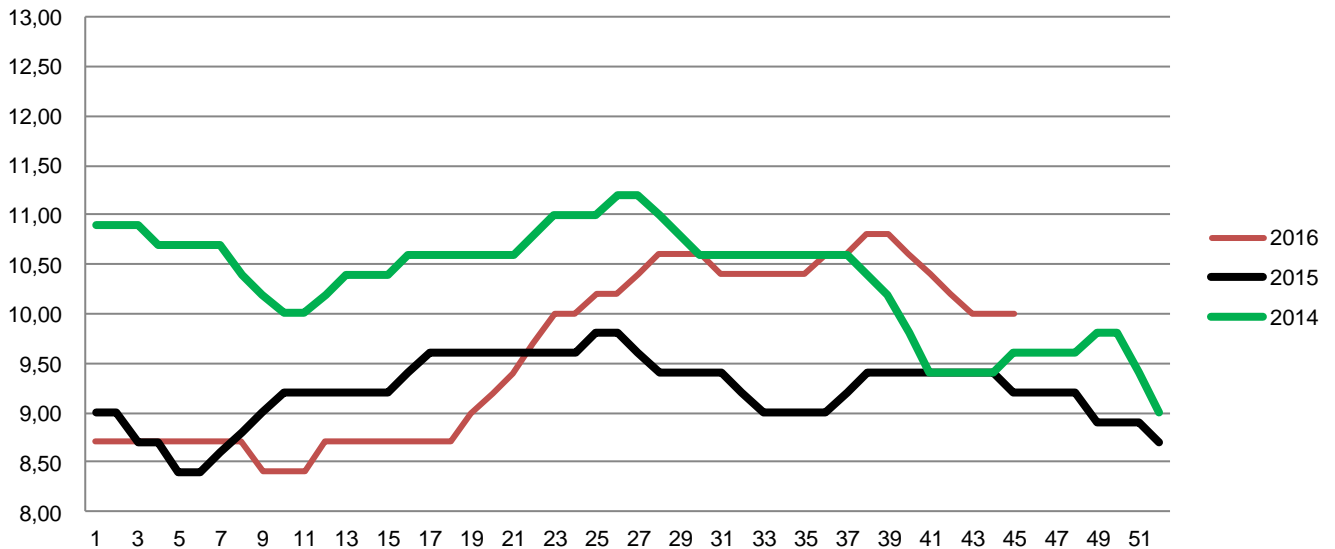

Weekly pig price – Danish Crown

Week	2016	2015	2014
1	8,70	9,00	10,90
2	8,70	9,00	10,90
3	8,70	8,70	10,90
4	8,70	8,70	10,70
5	8,70	8,40	10,70
6	8,70	8,40	10,70
7	8,70	8,60	10,70
8	8,70	8,80	10,40
9	8,40	9,00	10,20
10	8,40	9,20	10,00
11	8,40	9,20	10,00
12	8,70	9,20	10,20
13	8,70	9,20	10,40
14	8,70	9,20	10,40
15	8,70	9,20	10,40
16	8,70	9,40	10,60
17	8,70	9,60	10,60
18	8,70	9,60	10,60
19	9,00	9,60	10,60
20	9,20	9,60	10,60
21	9,40	9,60	10,60
22	9,70	9,60	10,80
23	10,00	9,60	11,00
24	10,00	9,60	11,00
25	10,20	9,80	11,00
26	10,20	9,80	11,20

Week	2016	2015	2014
27	10,40	9,60	11,20
28	10,60	9,40	11,00
29	10,60	9,40	10,80
30	10,60	9,40	10,60
31	10,40	9,40	10,60
32	10,40	9,20	10,60
33	10,40	9,00	10,60
34	10,40	9,00	10,60
35	10,40	9,00	10,60
36	10,60	9,00	10,60
37	10,60	9,20	10,60
38	10,80	9,40	10,40
39	10,80	9,40	10,20
40	10,60	9,40	9,80
41	10,40	9,40	9,40
42	10,20	9,40	9,40
43	10,00	9,40	9,40
44	10,00	9,40	9,40
45	10,00	9,20	9,60
46		9,20	9,60
47		9,20	9,60
48		9,20	9,60
49		8,90	9,80
50		8,90	9,80
51		8,90	9,40
52		8,70	9,00
Average (week)	9,59	9,22	10,35

Best regards
Danish Crown