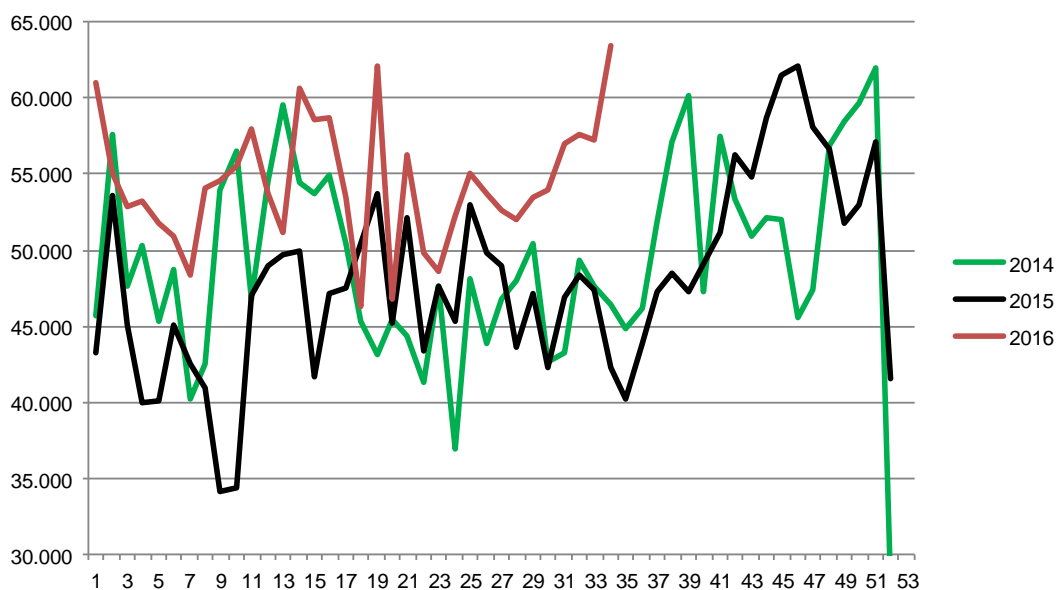

Weekly slaughtering's Danish Crown Essen

Week	2016	2015	2014
1	61.008	43.195	45.700
2	55.082	53.638	57.627
3	52.807	45.020	47.587
4	53.237	39.931	50.291
5	51.815	40.117	45.320
6	50.912	45.104	48.727
7	48.411	42.472	40.239
8	54.099	40.946	42.546
9	54.564	34.166	53.908
10	55.520	34.377	56.509
11	57.931	47.055	46.723
12	53.690	48.978	54.549
13	51.129	49.673	59.533
14	60.589	49.904	54.443
15	58.608	41.702	53.755
16	58.646	47.150	54.869
17	53.508	47.488	50.487
18	46.260	50.416	45.280
19	62.129	53.759	43.100
20	46.814	45.179	45.389
21	56.222	52.159	44.297
22	49.798	43.422	41.285
23	48.579	47.593	47.598
24	52.277	45.265	36.922
25	55.088	52.956	48.136
26	53.747	49.840	43.921

Week	2016	2015	2014
27	52.567	48.928	46.759
28	51.977	43.582	47.950
29	53.498	47.141	50.452
30	54.009	42.317	42.692
31	57.008	46.882	43.203
32	57.569	48.324	49.375
33	57.230	47.392	47.650
34	63.500	42.320	46.411
35		40.239	44.796
36		43.894	46.174
37		47.298	51.838
38		48.522	57.162
39		47.249	60.108
40		49.104	47.249
41		51.140	57.511
42		56.284	53.302
43		54.756	50.854
44		58.676	52.169
45		61.458	52.053
46		62.096	45.584
47		58.136	47.440
48		56.648	56.897
49		51.792	58.440
50		53.040	59.646
51		57.128	61.950
52		41.578	27.955
53		50.466	
Average (week)	54.407	48.073	49.315
Total (year)	1.849.828	2.497.429	2.564.361
Change (week)	13,17%	-2,52%	-5,56%

Best regards
Danish Crown