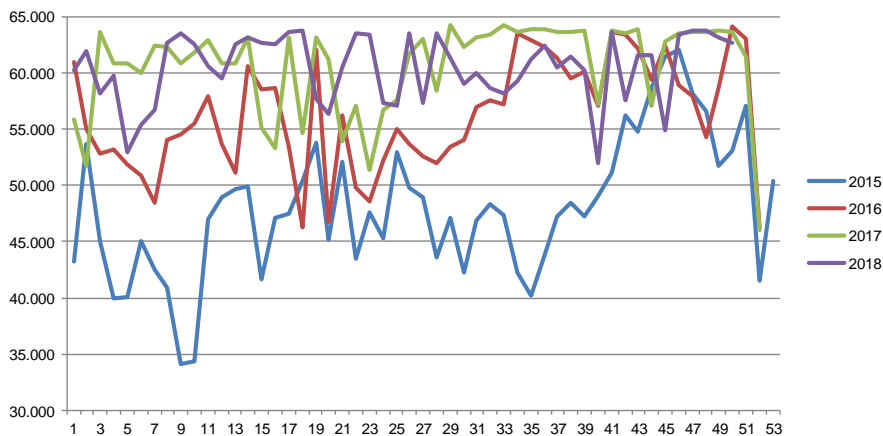

Weekly slaughtering's Danish Crown Essen

Week	2018	2017	2016
1	56.737	55.941	61.008
2	62.716	51.750	55.082
3	63.596	63.697	52.807
4	62.579	60.900	53.237
5	60.584	60.849	51.815
6	59.507	60.034	50.912
7	62.597	62.439	48.411
8	63.178	62.356	54.099
9	62.731	60.854	54.564
10	62.555	61.852	55.520
11	63.673	62.925	57.931
12	63.832	60.855	53.690
13	57.666	60.885	51.129
14	56.402	63.124	60.589
15	60.480	55.147	58.608
16	63.566	53.305	58.646
17	63.393	63.211	53.508
18	57.370	54.697	46.260
19	57.111	63.208	62.129
20	63.484	61.278	46.814
21	57.400	53.958	56.222
22	63.529	57.051	49.798
23	61.383	51.432	48.579
24	59.021	56.730	52.277
25	60.077	57.586	55.088
26	58.620	61.698	53.747

Week	2018	2017	2016
27	60.288	63.096	52.567
28	61.979	58.468	51.977
29	58.152	64.235	53.498
30	59.792	62.340	54.009
31	52.909	63.228	57.008
32	55.428	63.406	57.569
33	58.217	64.249	57.230
34	59.343	63.679	63.500
35	61.192	63.894	62.909
36	62.419	63.887	62.374
37	60.560	63.630	61.328
38	61.439	63.653	59.540
39	60.210	63.847	60.082
40	51.964	57.194	57.049
41	63.697	63.846	63.693
42	57.580	63.544	63.445
43	61.566	63.895	62.265
44	54.946	57.086	59.466
45	63.462	62.761	62.394
46	63.786	63.598	58.916
47	63.817	63.642	57.902
48	63.222	63.704	54.257
49	62.646	63.813	58.725
50		63.709	64.147
51		61.524	63.091
52		46.076	46.280
53			
Average (week)	60.457	60.649	56.302
Total (year)	2.962.401	3.153.766	2.927.691
Change (week)	-0,32%	7,72%	17,23%

Best regards
Danish Crown