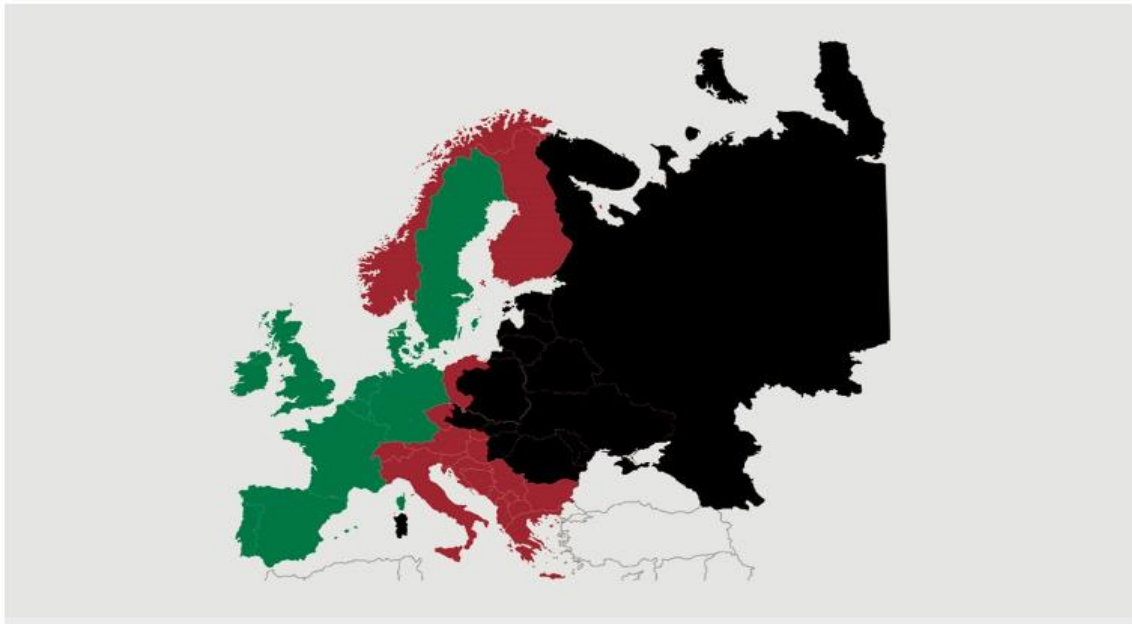

Country	Jan.- sept. 2018		Jan.-sept. 2017	
	Value in billion DKK	Tonnage	Value in billion DKK	Tonnage
Germany	5.246	451.333	5.993	417.011
Poland	3.213	243.237	3.809	224.165
Japan	2.530	88.208	2.821	89.629
UK	2.374	149.930	2.540	148.959
China/ Hong Kong	1.832	173.880	2.324	190.385
Italy	1.335	99.497	1.441	91.248
USA	754	30.539	799	26.300
Australia	609	30.403	741	33.375
Sweden	554	26.342	577	26.902
France	318	13.948	342	14.002
Top 10 total	18.755	1.307.317	21.388	1.261.977
Other countries	2.964	173.061	3.111	167.016
Total	21.719	1.480.377	24.499	1.428.993

Best regards
Danish Crown

African swine fever

The EU Commission's reporting system for African swine fever for EU countries and Ukraine has been updated until 2nd of December

Country	Period		Year to date	
	November 25 th - December 2 nd		January 1 st – December 2 nd	
	Pigs	Wild boars	Pigs	Wild boars
Estonia		1		215
Latvia		15	10	631
Lithuania		25	51	1.361
Poland		40	109	2.224
Italy		4	10	49
Ukraine	3	1	101	38
Czech Republic				28
Romania	16	13	1.141	134
Hungary		14		76
Bulgaria			1	4
Belgium		7		108
Total	19	120	1.423	4.868

Black area: High risk and high readiness

Red area: High risk

Green area: Risk

Best regards
Danish Crown

African swine fever outbreaks in China

Outbreaks	Cities/Regions
1st outbreak	Shenyang
2nd outbreak	Zhengzhou
3rd outbreak	Lianyungang
4th outbreak	Wenzhou
5th outbreak	WuhuCity
6th outbreak	Xuancheng
7th outbreak	xuancheng
8th outbreak	Wuxi
9th outbreak	Chuzhou
10th outbreak	Jiamusi
11th outbreak	Wuhu City
12th outbreak	Xuancheng
13th outbreak	Jiamusi
14th outbreak	Tongling
15th outbreak	Jilin
16th outbreak	Xilin Gol
17th outbreak	Gongzhuling