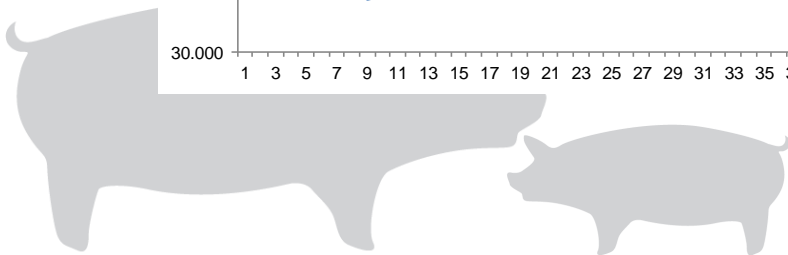

Weekly slaughtering's Danish Crown Essen

Week	2019	2018
1	40.367	56.737
2	63.329	62.716
3	63.408	63.596
4	61.468	62.579
5	60.896	60.584
6	59.523	59.507
7	60.227	62.597
8	60.695	63.178
9	59.326	62.731
10	62.005	62.555
11	61.619	63.673
12	60.030	63.832
13	60.311	57.666
14	59.040	56.402
15	61.006	60.480
16	54.587	63.566
17	53.110	63.393
18	52.555	57.370
19	58.603	57.111
20	58.518	63.484
21	60.282	57.400
22	49.073	63.529
23	63.195	61.383
24	53.936	59.021
25	59.462	60.077
26	57.454	58.620

Week	2019	2018
27	55.853	60.288
28	57.615	61.979
29	56.638	58.152
30	57.069	59.792
31	56.393	52.909
32	57.813	55.428
33	60.073	58.217
34	61.488	59.343
35	61.071	61.192
36		62.419
37		60.560
38		61.439
39		60.210
40		51.964
41		63.697
42		57.580
43		61.566
44		54.946
45		63.462
46		63.786
47		63.817
48		63.222
49		62.646
50		63.754
51		60.394
52		43.394
53		
Average (week)	58.230	60.191
Total (year)	2.038.038	3.129.943
Change (week)	-3,26%	-0,76%

Best regards
Danish Crown