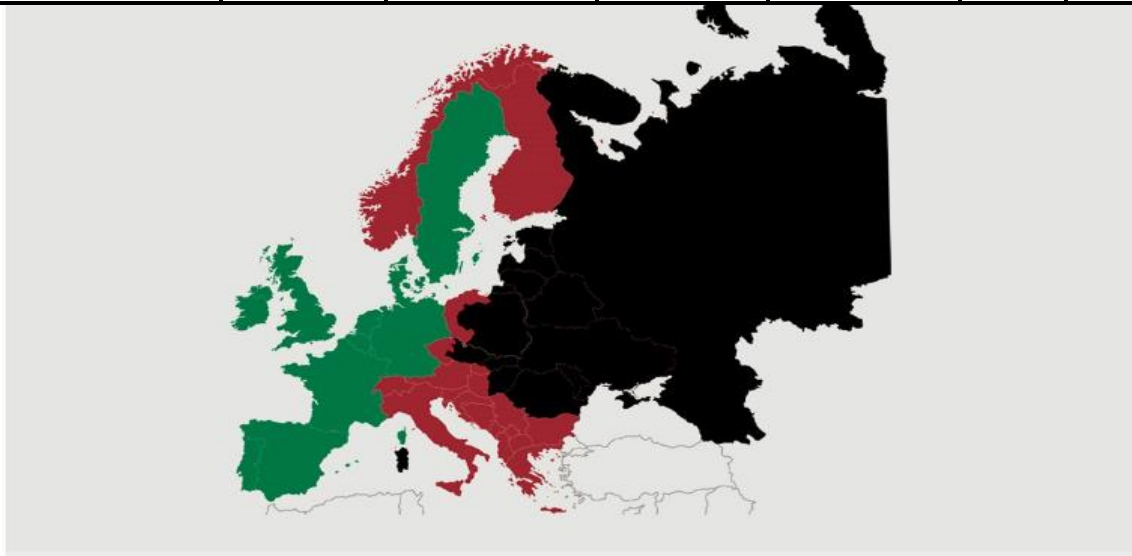

Best regards
Danish Crown

Weekly slaughtering's Danish Crown Essen

Week	2019	2018
1	40.367	56.737
2	63.329	62.716
3	63.408	63.596
4	61.468	62.579
5	60.896	60.584
6	59.523	59.507
7	60.227	62.597
8	60.695	63.178
9	59.326	62.731
10	62.005	62.555
11	61.619	63.673
12	60.030	63.832
13	60.311	57.666
14	59.040	56.402
15	61.006	60.480
16	54.587	63.566
17	53.110	63.393
18	52.555	57.370
19	58.603	57.111
20	58.518	63.484
21	60.282	57.400
22	49.073	63.529
23	63.195	61.383
24	53.936	59.021
25	59.462	60.077
26	57.454	58.620

Best regards
Danish Crown

African swine fever

The EU Commission's reporting system for African swine fever for EU countries and Ukraine has been updated until 26th of August.

Country	Period		Year to date		2018	
	August 20 th - August 26 th		January 1 st – August 26 th		Svin	Vildsvin
	Pigs	Wild boars	Pigs	Wild boars		
Estonia		4		59		230
Latvia		9	1	225	10	685
Lithuania			15	333	51	1.443
Poland	3	37	44	1.602	109	2.438
Italy			1	26	10	64
Ukraine	1		33	10	105	41
Czech Republic						28
Romania	139	18	1.113	405	1.163	170
Hungary				847		138
Bulgaria		6	33	49	1	5
Slovakia	1	1	11	3		
Serbia			4			
Belgium				479		161
Total	144	75	1.255	4.038	1.449	5.403

Black area: High risk and high readiness

Red area: High risk

Green area: Risk

Best regards
Danish Crown

African swine fever outbreaks in China

Cities/Regions		
Shenyang	Harbin	Great Khinogan Mountains
Zhengzhou	Yunnan	Yulin
Lianyungang	Jinshan	Guigang
Wenzhou	Jiangxi	Chongqing
Xuancheng	Shaanxi	Bome
Wuxi	Heilongjiang	Bayi
Chuzhou	Tongzhou	Gongbo'gyamda
Jiamusi	Linfen	Urumqi
Tongling	Daitongzhuangcun	Hubei
Xilin Gol	Qianshanzhen	Shizhu
Wuhu City	Huxian	Chengmai
Jilin	Dongjiang Avenue	
Songyuan	Yongning	
Gongzhuling	Siyang	
Horqin	Jiangsu	
Hohhot	Suihua	
Yingkou	Guizhou	
Zhaotong	Sanming	
Luotian	Zhuhai	
Baojing	Jinan	
Qingyang	Jinzhou	
Wuxue	Panjin	
Sichuan	Xushui	