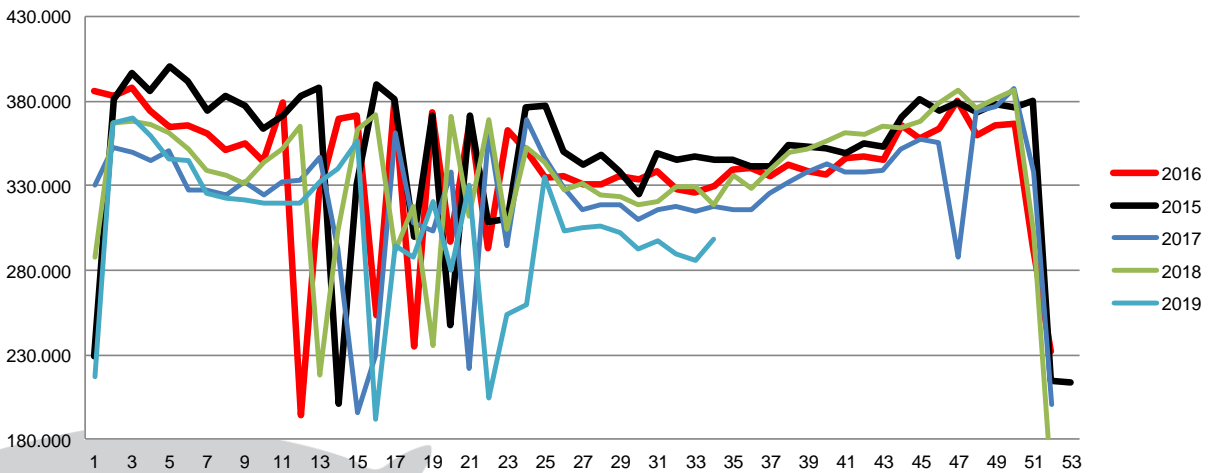

Week	2019	2018
27	88,29	86,43
28	88,18	86,02
29	88,22	86,03
30	87,85	85,80
31	87,45	85,54
32	87,68	85,64
33	87,46	85,41
34	87,42	85,56
35	87,45	85,57
36		85,78
37		86,06
38		86,26
39		86,11
40		86,12
41		85,91
42		85,82
43		85,62
44		85,08
45		84,69
46		83,94
47		83,25
48		82,53
49		81,95
50		81,31
51		80,86
52		84,41
53		
Average (week)	86,56	86,29

Best regards
Danish Crown

Total killings Denmark (98 % of all slaughtering's)

Week	2019	2018
1	217.081	287.789
2	367.355	367.703
3	369.764	368.047
4	359.584	366.312
5	346.402	361.495
6	344.954	352.145
7	325.222	339.607
8	322.618	336.613
9	321.585	331.154
10	319.738	343.691
11	319.738	351.578
12	320.260	365.200
13	332.764	218.444
14	340.529	303.033
15	356.482	363.829
16	192.065	371.945
17	295.046	291.607
18	287.427	317.876
19	320.386	235.481
20	280.362	371.516
21	330.707	311.691
22	204.819	369.643
23	253.658	304.448
24	260.157	352.632
25	335.424	343.770
26	303.516	327.658

Week	2019	2018
27	305.588	331.814
28	306.207	325.072
29	302.079	324.018
30	293.137	318.614
31	297.507	321.250
32	289.400	329.917
33	286.043	329.555
34	298.229	318.566
35		336.158
36		328.251
37		338.962
38		349.571
39		352.234
40		356.258
41		361.609
42		360.885
43		364.912
44		364.067
45		368.260
46		378.509
47		386.643
48		376.153
49		381.869
50		386.215
51		302.451
52		151.352
53		
Average (week)	306.054	336.501
Total (year)	10.405.833	17.498.072

Best regards
Danish Crown

Weekly slaughtering's Danish Crown Essen

Week	2019	2018
1	40.367	56.737
2	63.329	62.716
3	63.408	63.596
4	61.468	62.579
5	60.896	60.584
6	59.523	59.507
7	60.227	62.597
8	60.695	63.178
9	59.326	62.731
10	62.005	62.555
11	61.619	63.673
12	60.030	63.832
13	60.311	57.666
14	59.040	56.402
15	61.006	60.480
16	54.587	63.566
17	53.110	63.393
18	52.555	57.370
19	58.603	57.111
20	58.518	63.484
21	60.282	57.400
22	49.073	63.529
23	63.195	61.383
24	53.936	59.021
25	59.462	60.077
26	57.454	58.620