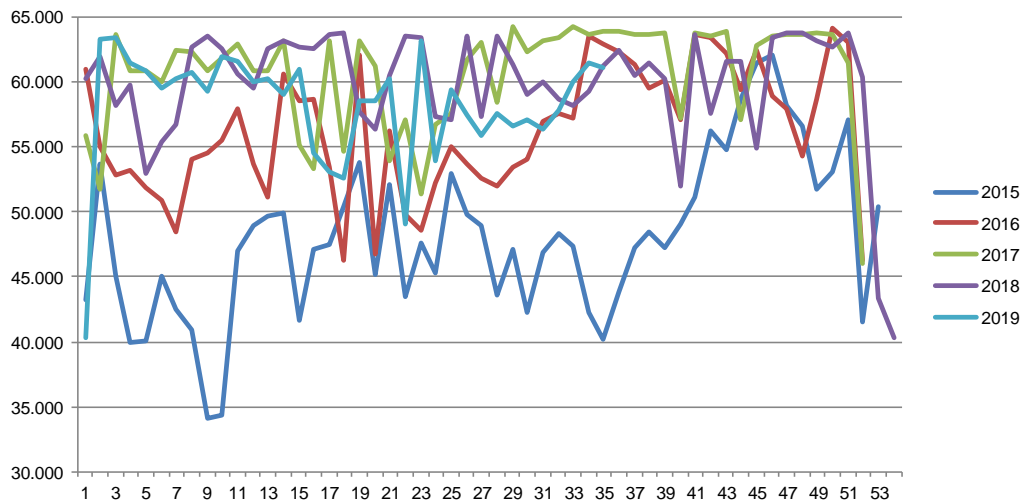

Weekly slaughtering's Danish Crown Essen

Week	2019	2018
1	40.367	56.737
2	63.329	62.716
3	63.408	63.596
4	61.468	62.579
5	60.896	60.584
6	59.523	59.507
7	60.227	62.597
8	60.695	63.178
9	59.326	62.731
10	62.005	62.555
11	61.619	63.673
12	60.030	63.832
13	60.311	57.666
14	59.040	56.402
15	61.006	60.480
16	54.587	63.566
17	53.110	63.393
18	52.555	57.370
19	58.603	57.111
20	58.518	63.484
21	60.282	57.400
22	49.073	63.529
23	63.195	61.383
24	53.936	59.021
25	59.462	60.077
26	57.454	58.620

Week	2019	2018
27	55.853	60.288
28	57.615	61.979
29	56.638	58.152
30	57.069	59.792
31	56.393	52.909
32	57.813	55.428
33	60.073	58.217
34	61.488	59.343
35	61.071	61.192
36		62.419
37		60.560
38		61.439
39		60.210
40		51.964
41		63.697
42		57.580
43		61.566
44		54.946
45		63.462
46		63.786
47		63.817
48		63.222
49		62.646
50		63.754
51		60.394
52		43.394
53		
Average (week)	58.230	60.191
Total (year)	2.038.038	3.129.943
Change (week)	-3,26%	-0,76%

Best regards
Danish Crown