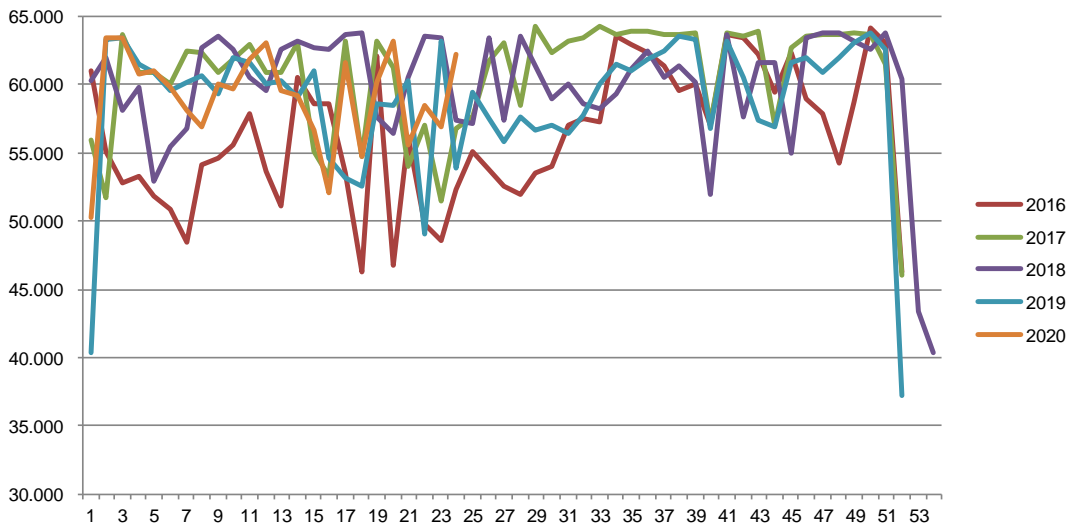

Weekly slaughtering's Danish Crown Essen

Week	2020	2019
1	50.209	40.367
2	63.378	63.329
3	63.402	63.408
4	60.747	61.468
5	61.019	60.896
6	59.845	59.523
7	58.095	60.227
8	56.897	60.695
9	60.033	59.326
10	59.724	62.005
11	61.817	61.619
12	63.130	60.030
13	59.585	60.311
14	59.247	59.040
15	56.629	61.006
16	52.081	54.587
17	61.680	53.110
18	54.760	52.555
19	60.222	58.603
20	63.225	58.518
21	55.570	60.282
22	58.517	49.073
23	56.849	63.195
24	62.218	53.936
25		59.462
26		57.454

Week	2020	2019
27		55.853
28		57.615
29		56.638
30		57.069
31		56.393
32		57.813
33		60.073
34		61.488
35		61.071
36		61.898
37		62.502
38		63.527
39		63.325
40		56.780
41		63.150
42		60.543
43		57.436
44		56.962
45		61.664
46		61.984
47		60.934
48		61.976
49		63.046
50		63.812
51		62.634
52		37.264
Average (week)	59.082	58.798
Total (year)	1.299.812	3.057.475
Change (week)	0,48%	-2,32%

Best regards
Danish Crown