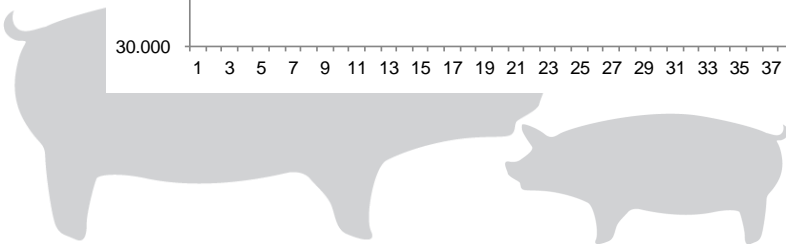

Weekly slaughtering's Danish Crown Essen

Week	2020	2019
1	50.209	40.367
2	63.378	63.329
3	63.402	63.408
4	60.747	61.468
5	61.019	60.896
6	59.845	59.523
7	58.095	60.227
8	56.897	60.695
9	60.033	59.326
10	59.724	62.005
11	61.817	61.619
12	63.130	60.030
13	59.585	60.311
14	59.247	59.040
15	56.629	61.006
16	52.081	54.587
17	61.680	53.110
18	54.760	52.555
19	60.222	58.603
20	63.225	58.518
21	55.570	60.282
22	58.517	49.073
23	56.849	63.195
24	62.218	53.936
25		59.462
26		57.454

Week	2020	2019
27		55.853
28		57.615
29		56.638
30		57.069
31		56.393
32		57.813
33		60.073
34		61.488
35		61.071
36		61.898
37		62.502
38		63.527
39		63.325
40		56.780
41		63.150
42		60.543
43		57.436
44		56.962
45		61.664
46		61.984
47		60.934
48		61.976
49		63.046
50		63.812
51		62.634
52		37.264
Average (week)	59.082	58.798
Total (year)	1.299.812	3.057.475
Change (week)	0,48%	-2,32%

Best regards
Danish Crown