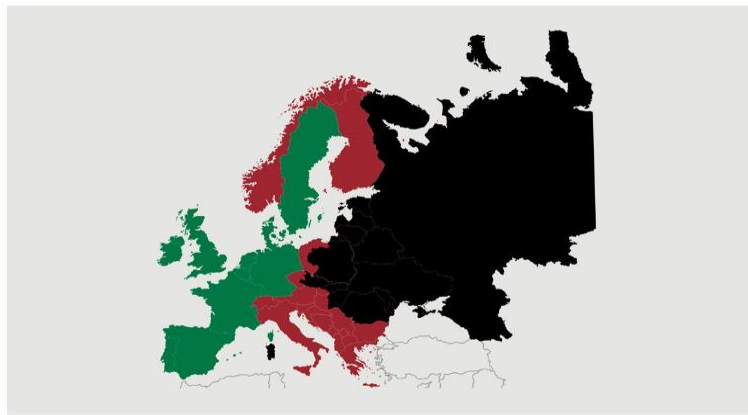

Best regards
Danish Crown

Weekly slaughtering's Danish Crown Essen

Week	2020	2019
1	50.209	40.367
2	63.378	63.329
3	63.402	63.408
4	60.747	61.468
5	61.019	60.896
6	59.845	59.523
7	58.095	60.227
8	56.897	60.695
9	60.033	59.326
10	59.724	62.005
11	61.817	61.619
12	63.130	60.030
13	59.585	60.311
14	59.247	59.040
15	56.629	61.006
16	52.081	54.587
17	61.680	53.110
18	54.760	52.555
19	60.222	58.603
20	63.225	58.518
21	55.570	60.282
22	58.517	49.073
23	56.849	63.195
24	62.218	53.936
25		59.462
26		57.454

Best regards
Danish Crown

African swine fever

The EU Commission's reporting system for African swine fever for EU countries and Ukraine has been updated until 7th of June.

Country	Period May 25 th - June 7 th		Year to date January 1 st - June 7 th		2019		2018	
	Pigs	Wild boars	Pigs	Wild boars	Pigs	Wild boars	Pigs	Wild boars
Estonia		1		23		80		230
Latvia		6		121	1	369	10	685
Lithuania		6	1	105	19	464	51	1.443
Poland	1	58	3	2.595	48	2.468	109	2.438
Italy				32	1	60	10	64
Ukraine	1		8	4	42	11	105	41
Czech Republic								28
Romania	7	9	269	506	1.724	683	1.163	170
Hungary		56		2.699		1.598		138
Bulgaria		2	17	326	44	165	1	5
Slovakia		3		118	11	27		
Serbia				41	18			
Moldova			1	30				
Belgium				3		482		161
Greece			1					
Total	9	141	300	6.603	1.908	6.407	1.449	5.403

Black area: High risk and high readiness
 Red area: High risk
 Green area: Risk

Best regards
 Danish Crown

African swine fever outbreaks in China

Cities/Regions		
Shenyang	Harbin	Great Khinogan Mountains
Zhengzhou	Yunnan	Yulin
Lianyungang	Jinshan	Guigang
Wenzhou	Jiangxi	Chongqing
Xuancheng	Shaanxi	Bome
Wuxi	Heilongjiang	Bayi
Chuzhou	Tongzhou	Gongbo'gyamda
Jiamusi	Linfen	Urumqi
Tongling	Daitongzhuangcun	Hubei
Xilin Gol	Qianshanzhen	Shizhu
Wuhu City	Huxian	Chengmai
Jilin	Dongjiang Avenue	
Songyuan	Yongning	
Gongzhuling	Siyang	
Horqin	Jiangsu	
Hohhot	Suihua	
Yingkou	Guizhou	
Zhaotong	Sanming	
Luotian	Zhuhai	
Baojing	Jinan	
Qingyang	Jinzhou	
Wuxue	Panjin	
Sichuan	Xushui	