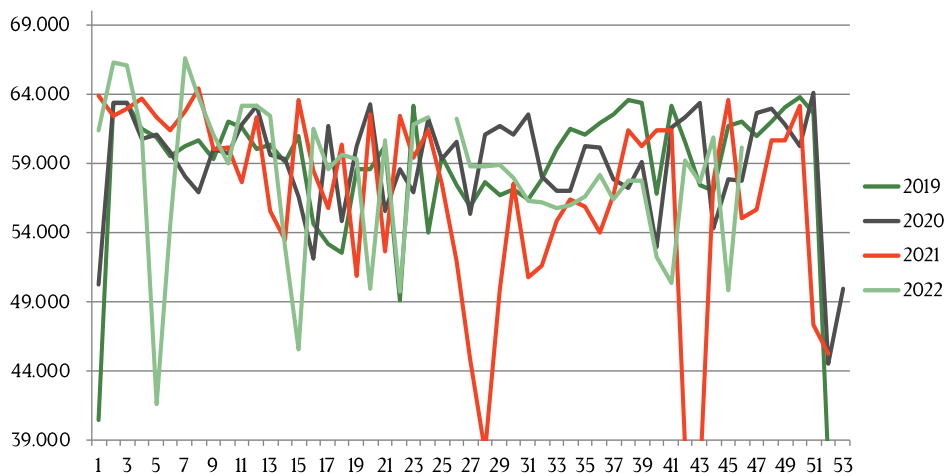

Weekly slaughtering's Danish Crown Essen

Week	2022	2021
1	61.376	63856
2	66.279	62474
3	66.098	62901
4	61.128	63648
5	41543	62280
6	54.500	61.404
7	66.544	62.697
8	63.797	64.376
9	61.020	60.006
10	59.030	60.090
11	63.200	57.586
12	63.180	62.295
13	62.414	55.569
14	52.963	53.423
15	45.486	63.548
16	61.518	58.421
17	58.538	55.717
18	59.614	60.384
19	59.301	50.877
20	49.923	62.542
21	60.634	52.670
22	49.660	62.469
23	61.778	59.450
24	62.361	61.404
25		57.500
26	62.168	51.933

Week	2021
27	58.795
28	58.856
29	57.990
30	56.234
31	56.165
32	55.716
33	55.985
34	56.548
35	58.154
36	56.373
37	57.704
38	57.691
39	52.245
40	50.297
41	59.149
42	57.650
43	60.840
44	49.755
45	60.156
46	55.005
47	55.643
48	60.675
49	60.604
50	63.160
51	47.352
52	45.190
53	
Average (week)	56.689
Total (year)	2.947.838
Change (week)	-3,79%

Best regards,
Danish Crown