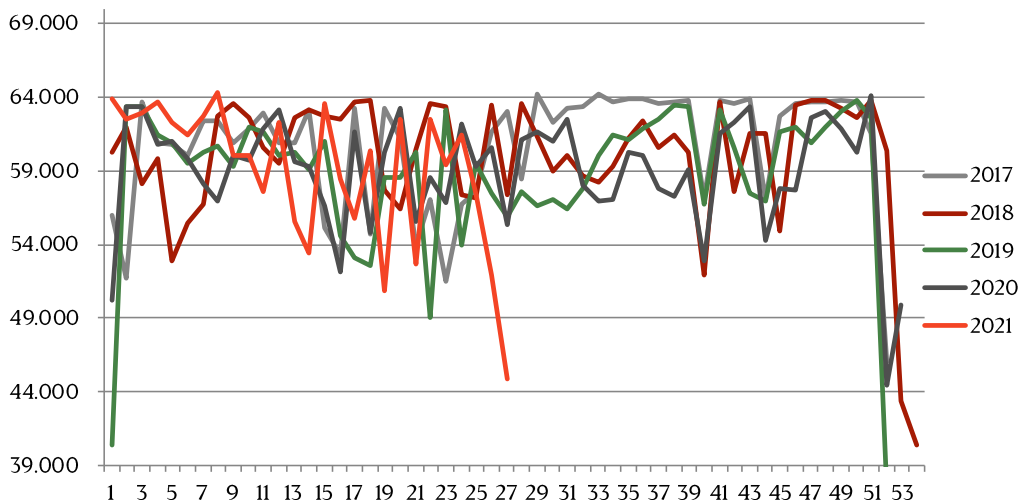

Weekly slaughtering's Danish Crown Essen

Week	2021	2020
1	63856	50.209
2	62474	63.378
3	62901	63.402
4	63648	60.747
5	62280	61.019
6	61.404	59.845
7	62.697	58.095
8	64.376	56.897
9	60.006	60.033
10	60.090	59.724
11	57.586	61.817
12	62.295	63.130
13	55.569	59.585
14	53.423	59.247
15	63.548	56.629
16	58.421	52.081
17	55.717	61.680
18	60.384	54.760
19	50.877	60.222
20	62.542	63.225
21	52.670	55.570
22	62.469	58.517
23	59.450	56.849
24	61.404	62.218
25	57.500	59.332
26	51.933	60.534

Week	2021	2020
27	44.797	55.300
28		61.076
29		61.663
30		61.043
31		62.529
32		58.016
33		56.966
34		57.021
35		60.226
36		60.086
37		57.850
38		57.241
39		59.037
40		52.913
41		61.570
42		62.290
43		63.361
44		54.244
45		57.791
46		57.701
47		62.613
48		62.997
49		61.829
50		60.254
51		64.077
52		44.436
53		49.926
Average (week)	59.049	58.921
Total (year)	1.594.317	3.122.801
Change (week)	0,22%	0,21%

Best regards,
Danish Crown