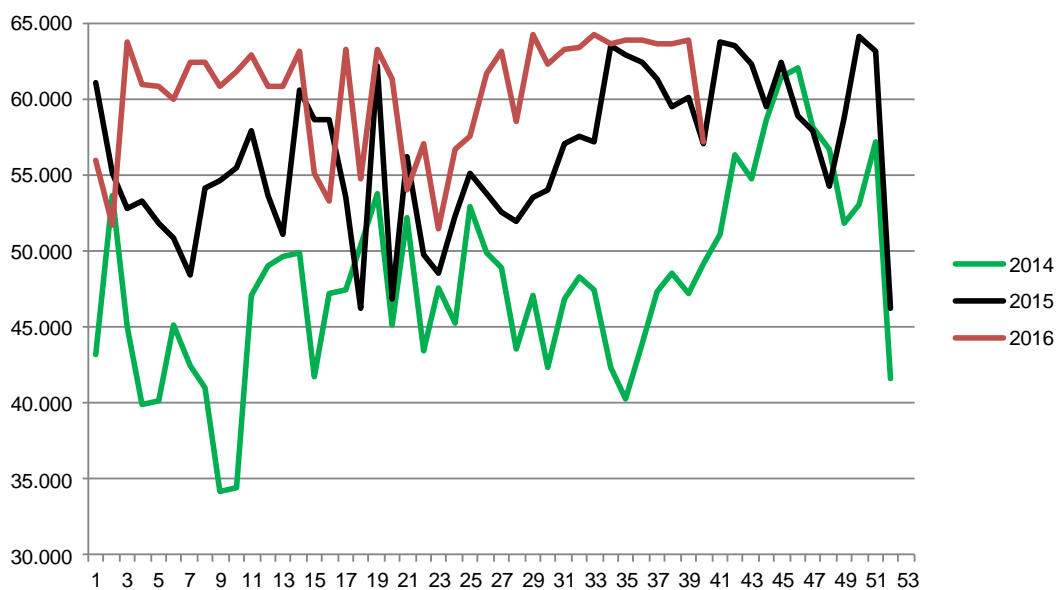

Weekly slaughtering's Danish Crown Essen

Week	2017	2016	2015
1	55.941	61.008	43.195
2	51.750	55.082	53.638
3	63.697	52.807	45.020
4	60.900	53.237	39.931
5	60.849	51.815	40.117
6	60.034	50.912	45.104
7	62.439	48.411	42.472
8	62.356	54.099	40.946
9	60.854	54.564	34.166
10	61.852	55.520	34.377
11	62.925	57.931	47.055
12	60.855	53.690	48.978
13	60.885	51.129	49.673
14	63.124	60.589	49.904
15	55.147	58.608	41.702
16	53.305	58.646	47.150
17	63.211	53.508	47.488
18	54.697	46.260	50.416
19	63.208	62.129	53.759
20	61.278	46.814	45.179
21	53.958	56.222	52.159
22	57.051	49.798	43.422
23	51.432	48.579	47.593
24	56.730	52.277	45.265
25	57.586	55.088	52.956
26	61.698	53.747	49.840

Week	2017	2016	2015
27	63.096	52.567	48.928
28	58.468	51.977	43.582
29	64.235	53.498	47.141
30	62.340	54.009	42.317
31	63.228	57.008	46.882
32	63.406	57.569	48.324
33	64.249	57.230	47.392
34	63.679	63.500	42.320
35	63.894	62.909	40.239
36	63.887	62.374	43.894
37	63.630	61.328	47.298
38	63.653	59.540	48.522
39	63.847	60.082	47.249
40	57.194	57.049	49.104
41		63.693	51.140
42		63.445	56.284
43		62.265	54.756
44		59.466	58.676
45		62.394	61.458
46		58.916	62.096
47		57.902	58.136
48		54.257	56.648
49		58.725	51.792
50		64.147	53.040
51		63.091	57.128
52		46.280	41.578
53			50.466
Average (week)	60.414	56.302	48.073
Total (year)	2.416.568	2.927.691	2.497.429
Change (week)	7,30%	17,12%	-2,52%

Best regards
Danish Crown